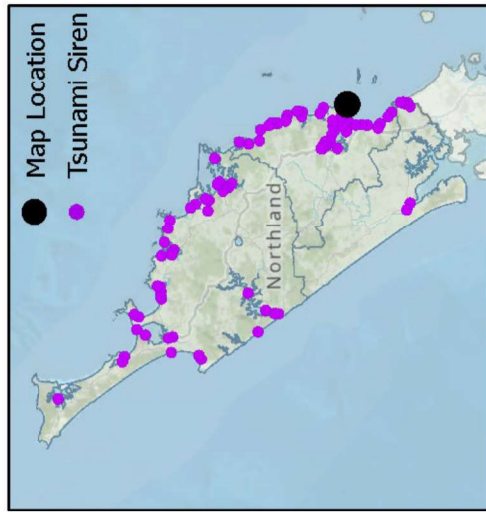

Tsunami Siren # 39
Siren Type: 295

Location: Adjacent to 22
Ranui Road at 29 Ranui Road,
Whangārei Heads

GPS: -35.84004, 174.572106

Property Owner: Whangarei
District Council

Legal Desc: Lot 1 DP 54746

Title: NA31B/665

Data sources: Eagle Technology, Land Information New Zealand and Northland Regional Council

A3 Scale: 1:1,000

Northland Tsunami Siren # 39 - Ocean Beach Car Park