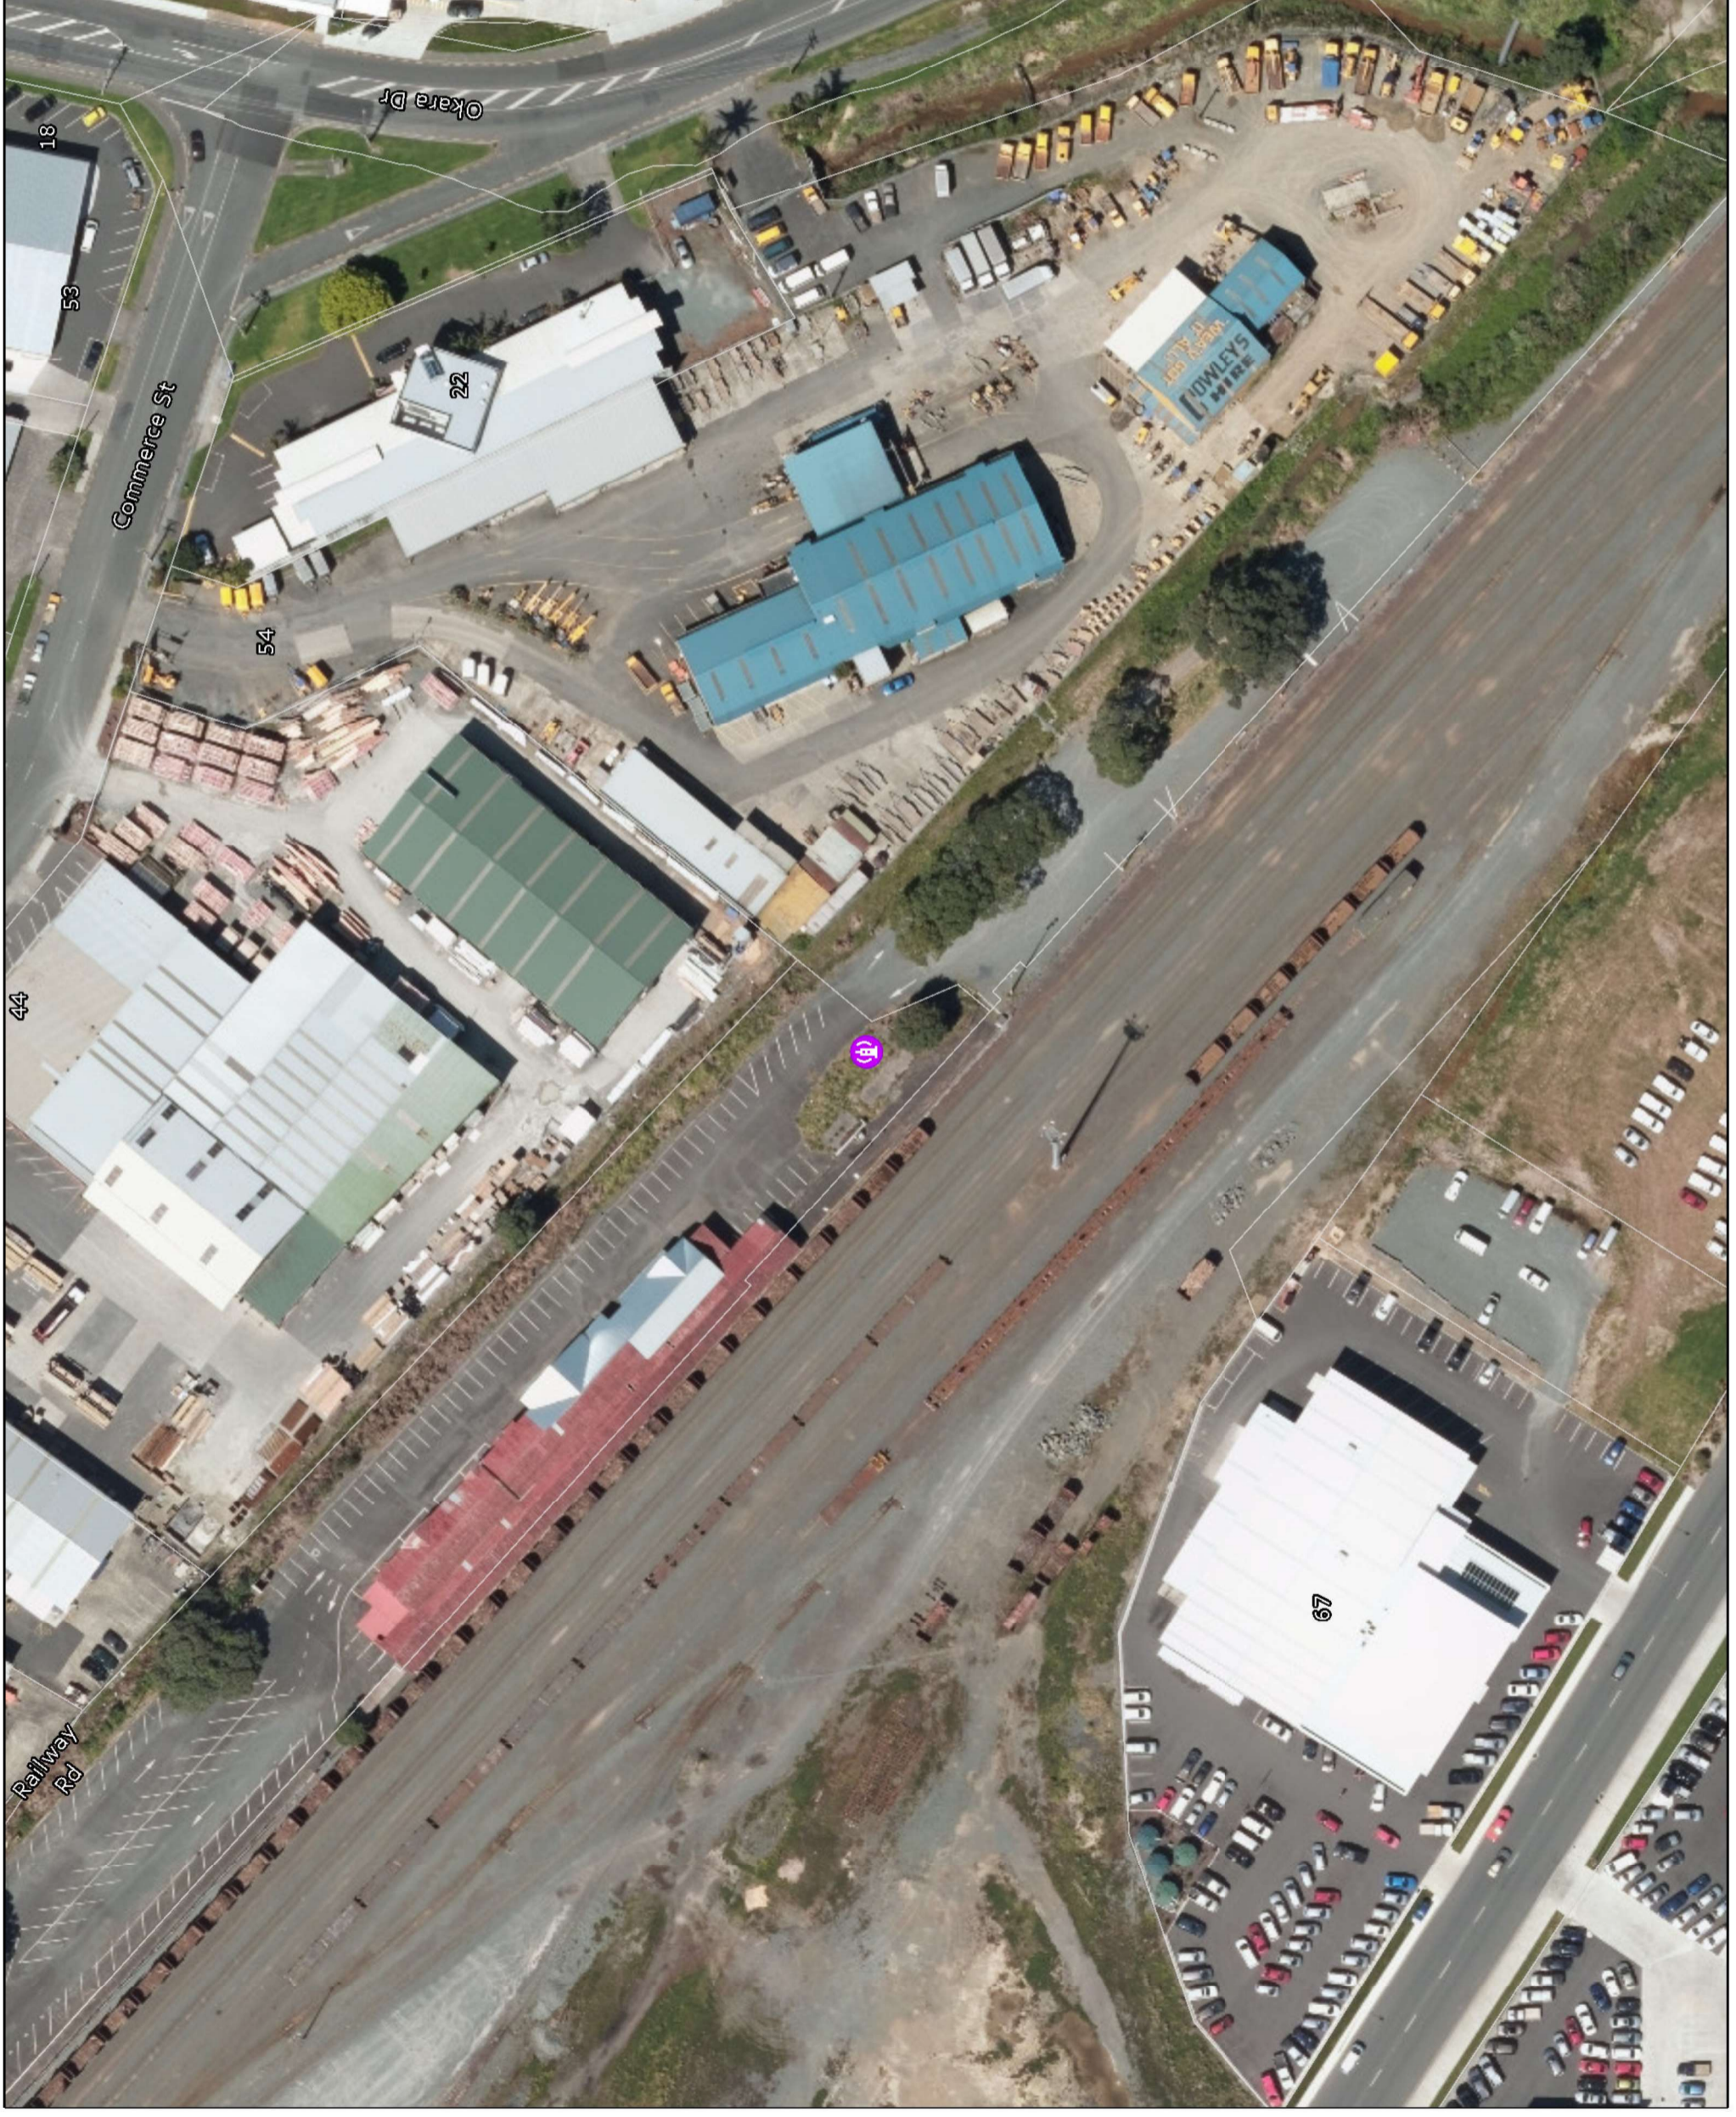

Tsunami Siren # 25
Siren Type: 295

Location: End of Railway Ave,
Whangārei

GPS: -35.732159, 174.324851

Property Owner: Whangarei
District Council

Legal Desc: Lot 2 DP 510847

Title: 783625

Data sources: Eagle Technology, Land Information New Zealand and
Northland Regional Council

Northland Tsunami Siren # 25 - Whangārei Railway Station

A3 Scale: 1:1,000