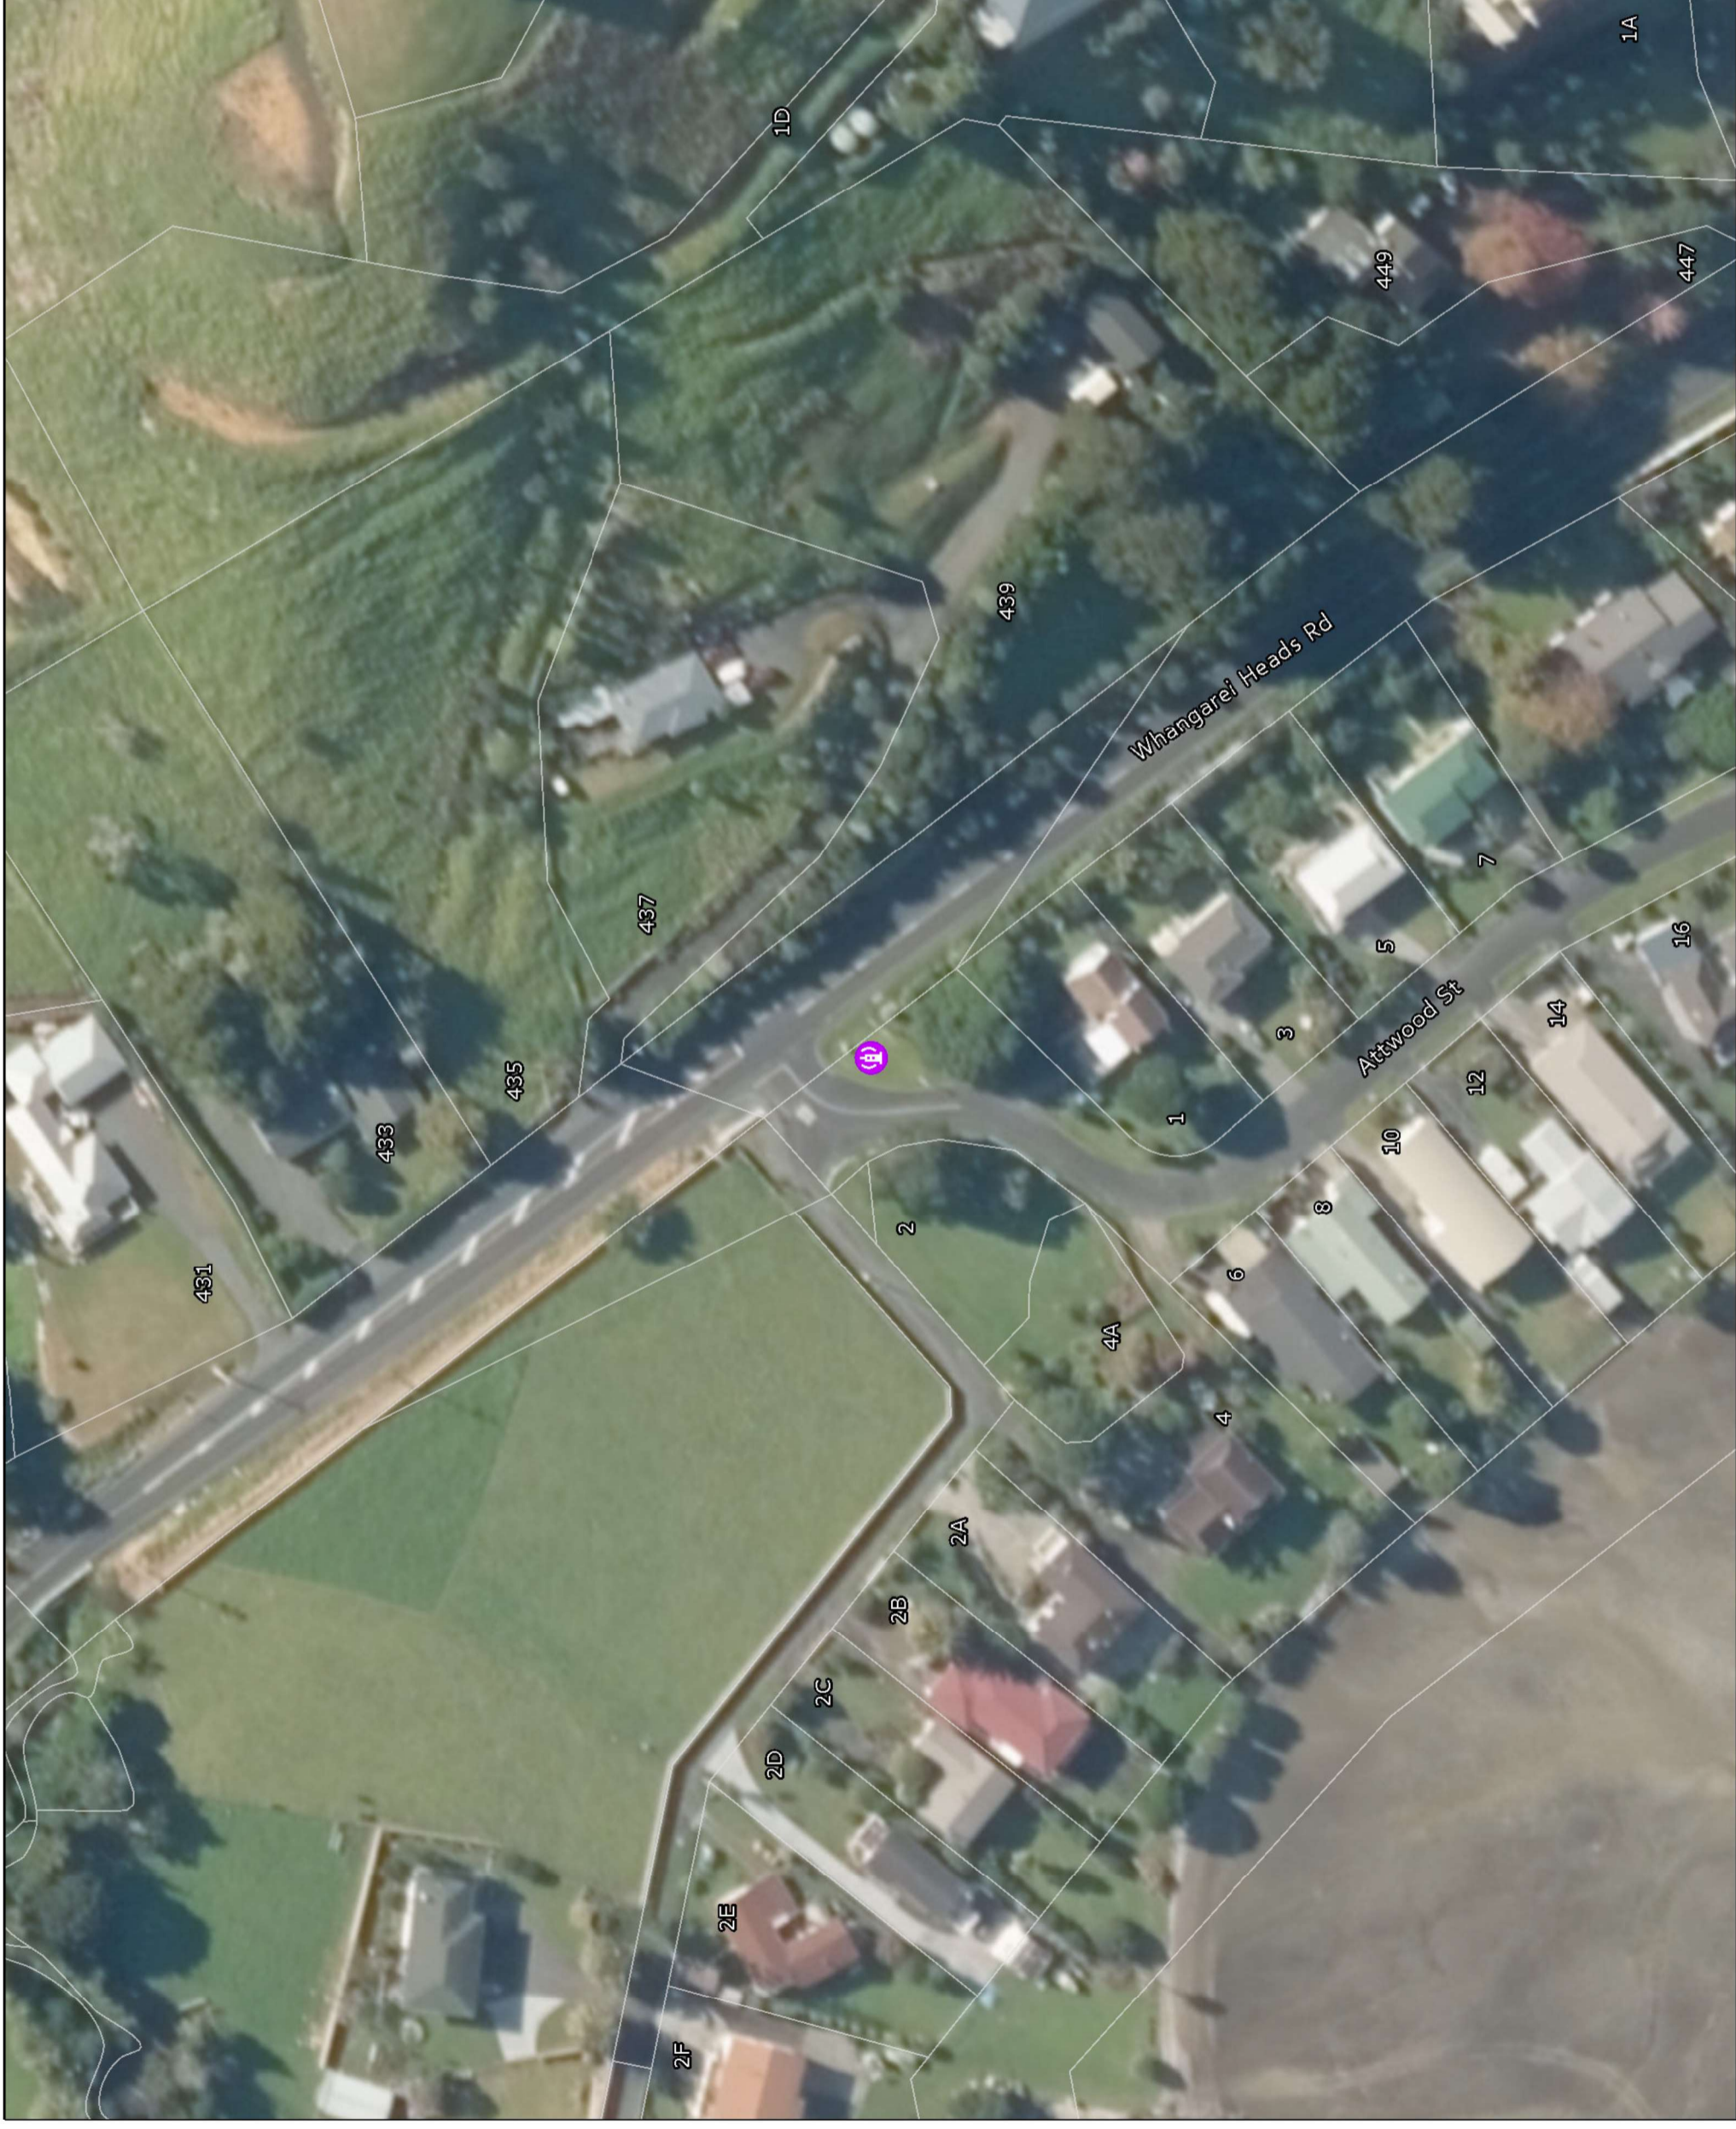

Tsunami Siren # 30  
Siren Type: 295

Location: Corner Attwood Street and Whangarei Heads Road, Opposite 437 Whangarei Heads Road and 2 Attwood Street, Tamaterau

GPS: -35.770311, 174.399658

Property Owner: Whangarei District Council

Legal Desc: Road Corridor

Title:

Data sources: Eagle Technology, Land Information New Zealand and Northland Regional Council

# Northland Tsunami Siren # 30 - Waikaraka

A3 Scale: 1:1,000