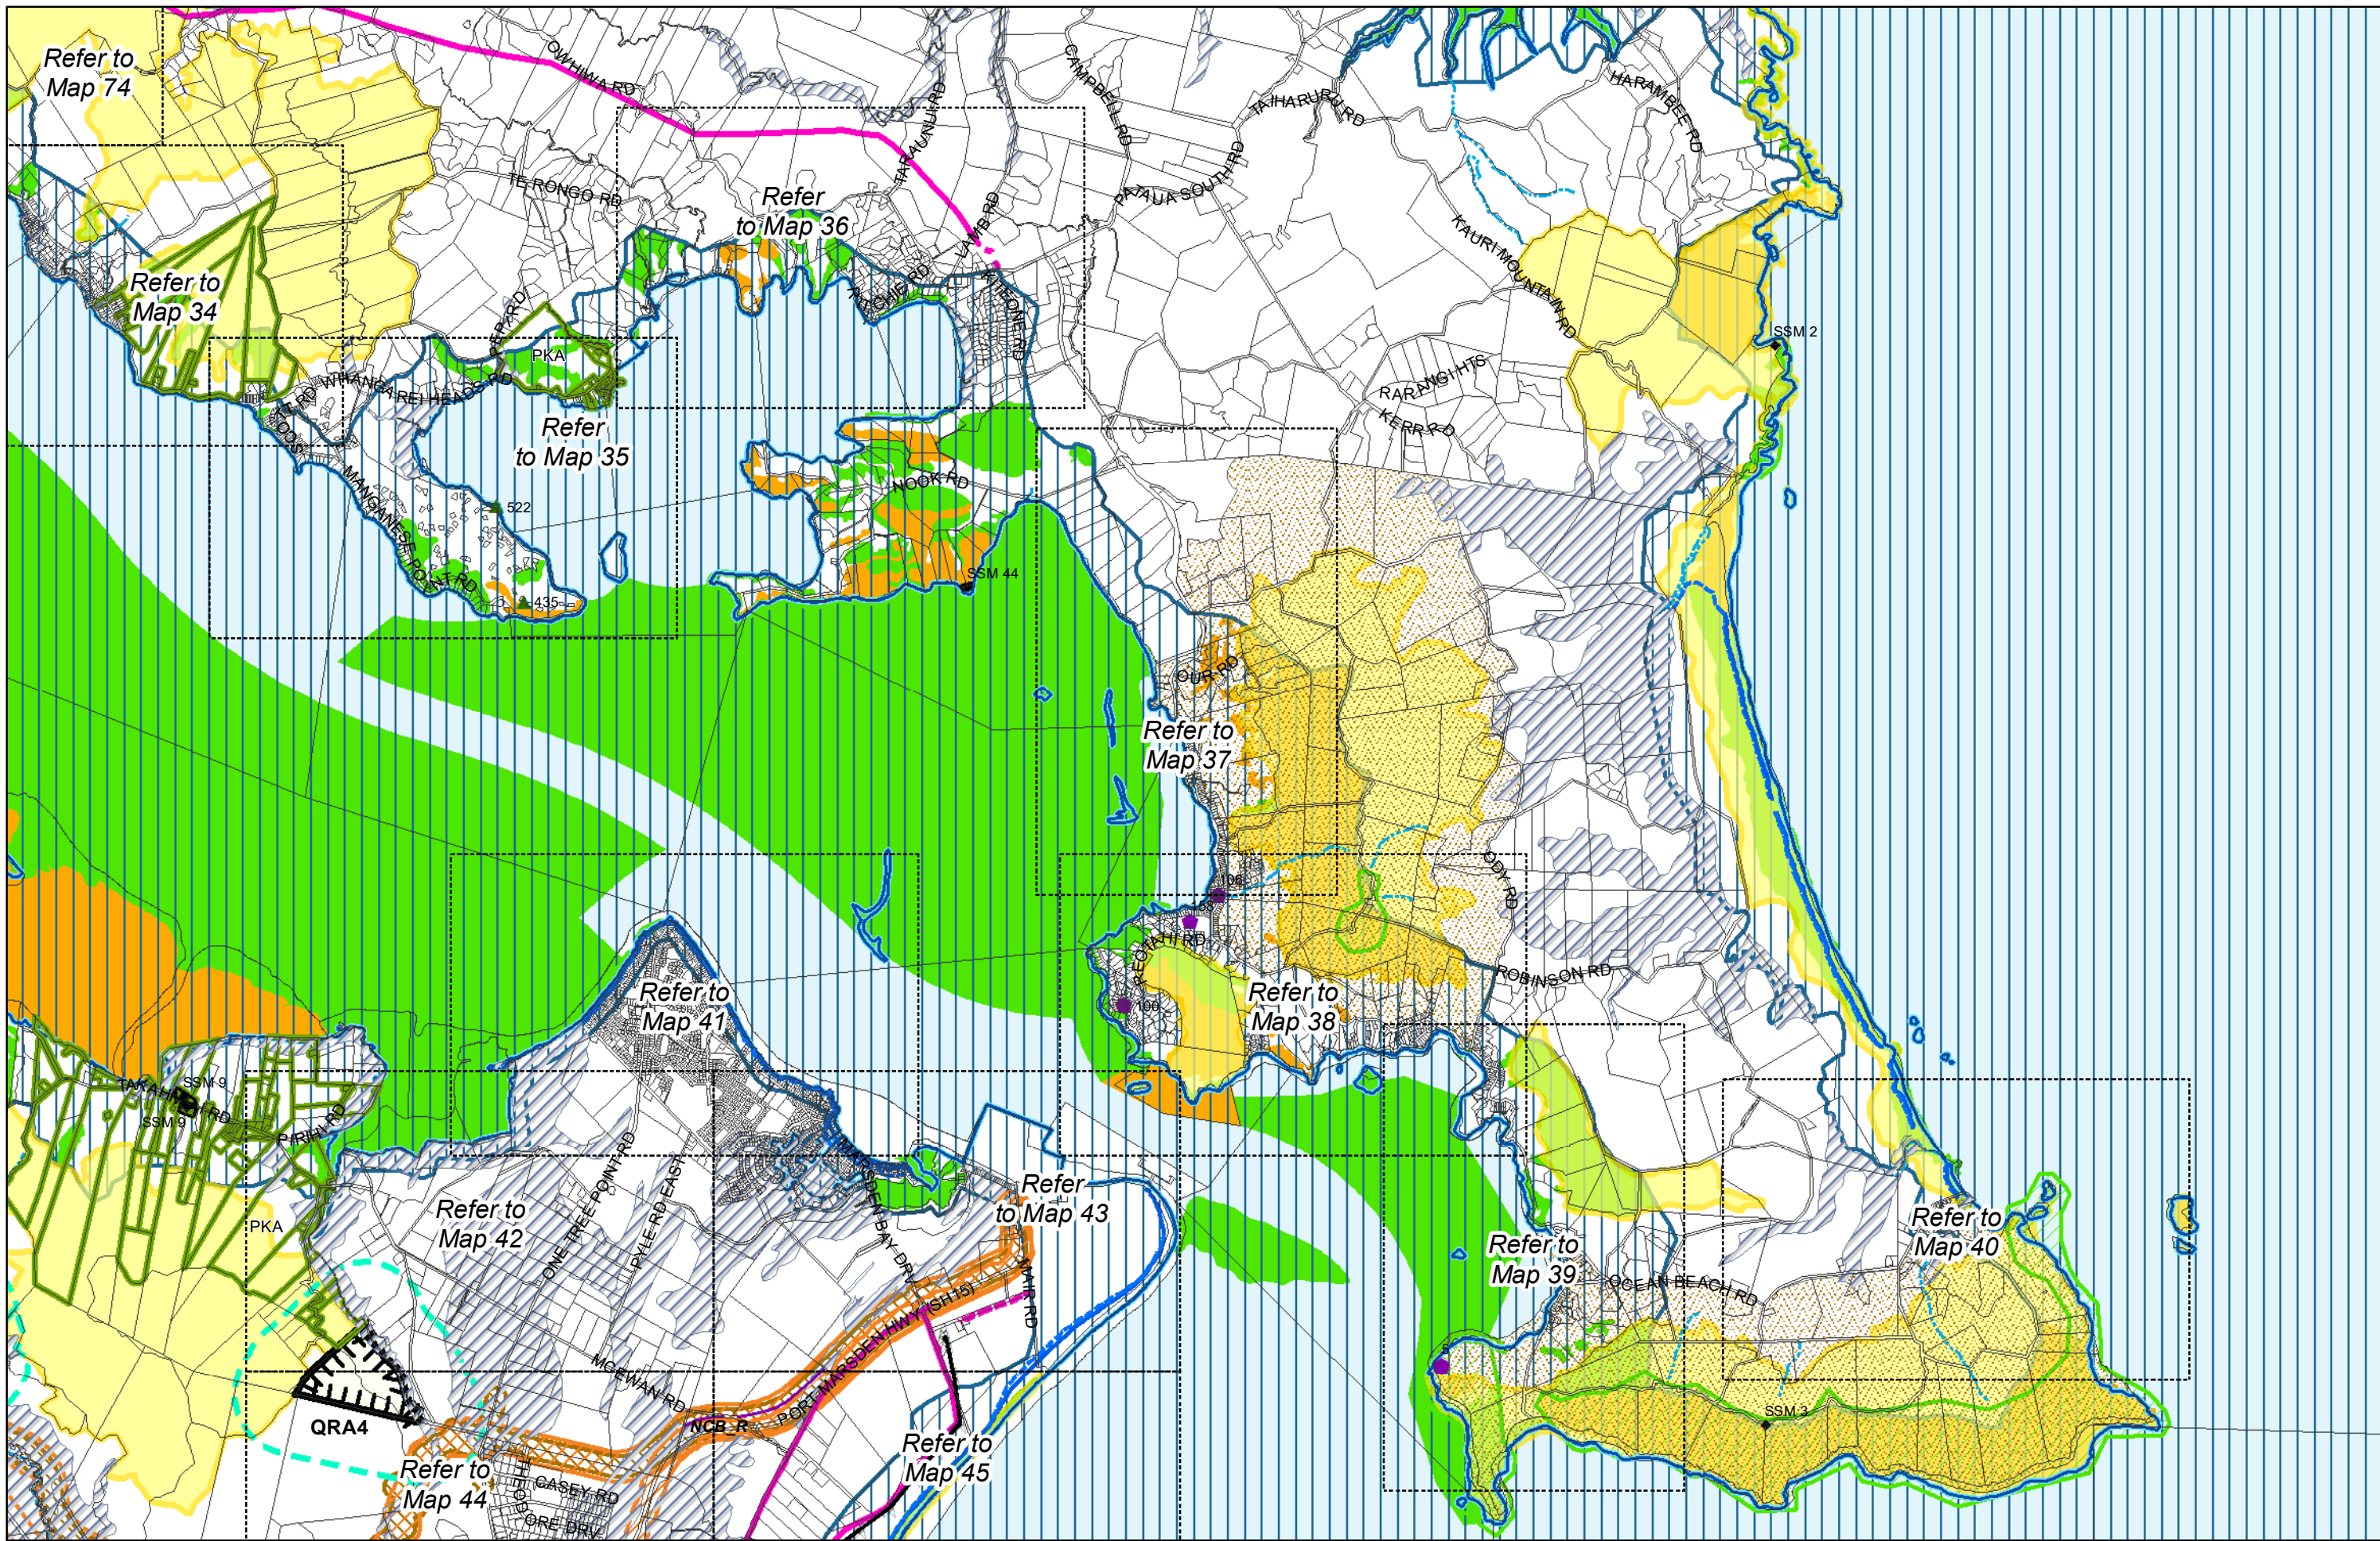

WHANGAREI DISTRICT COUNCIL OPERATIVE PLANNING MAP

District Wide Matters - Map 14