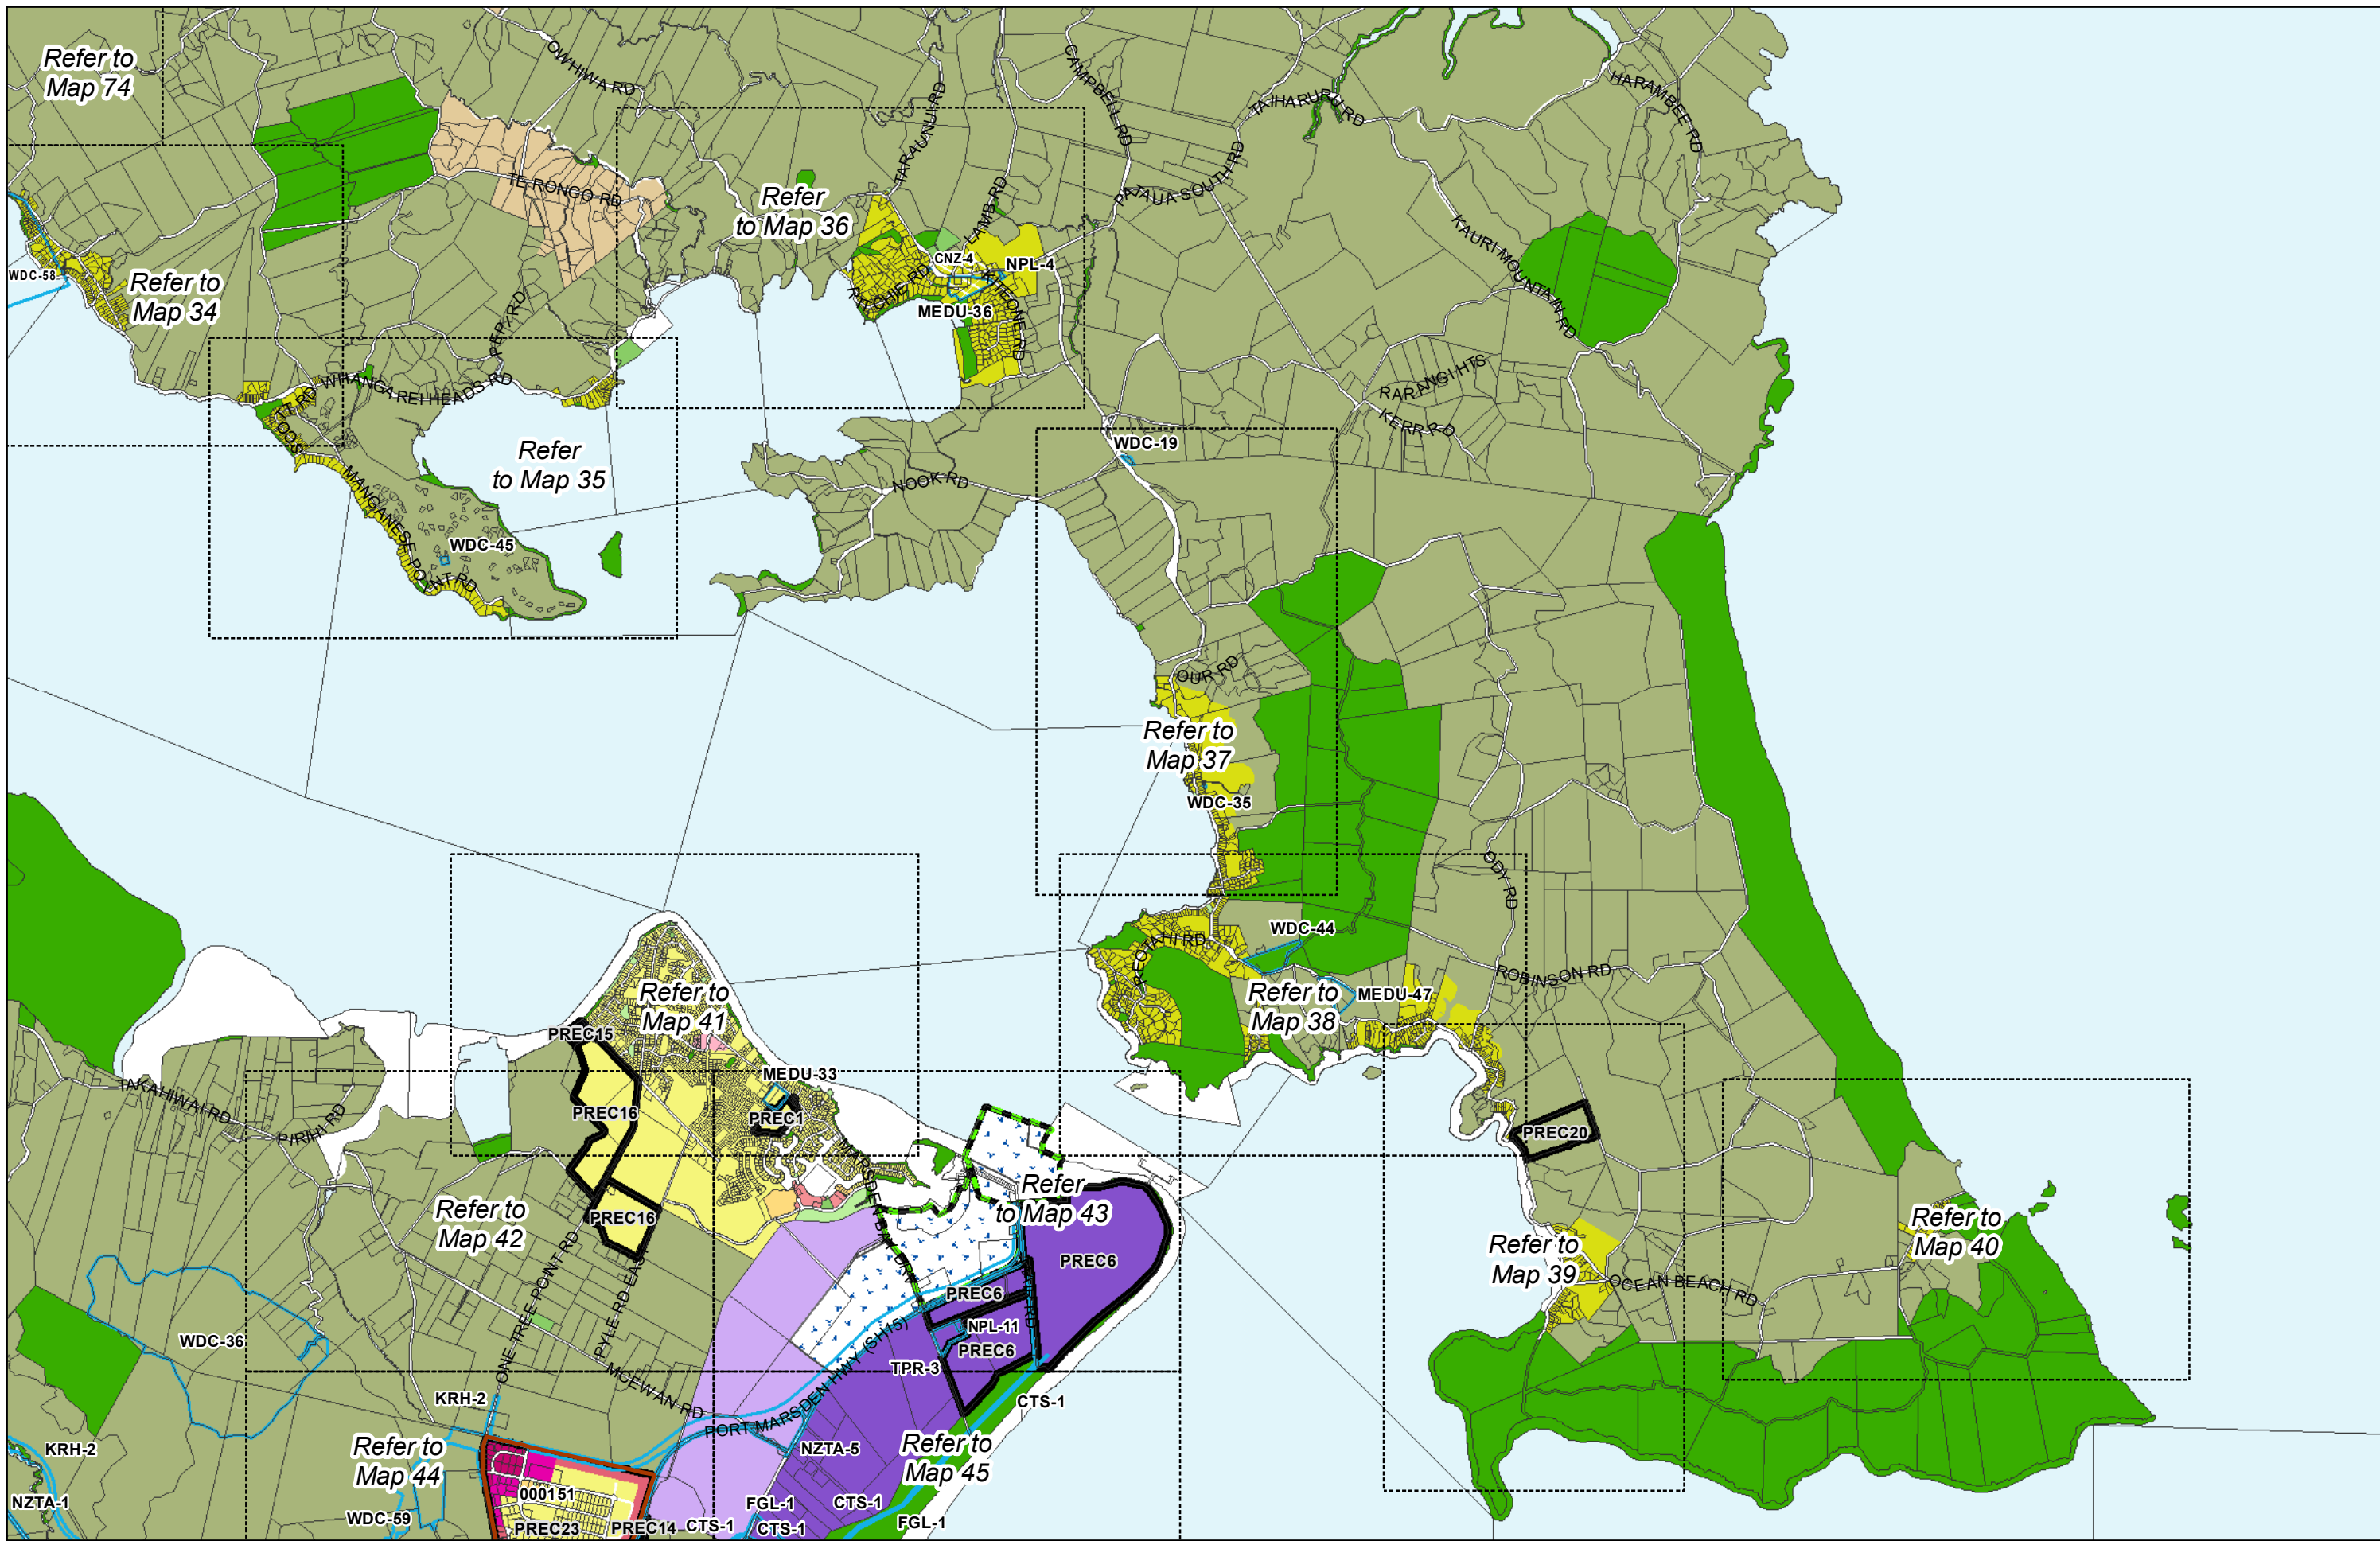

WHANGAREI DISTRICT COUNCIL OPERATIVE PLANNING MAP

Area Specific Matters - Map 14