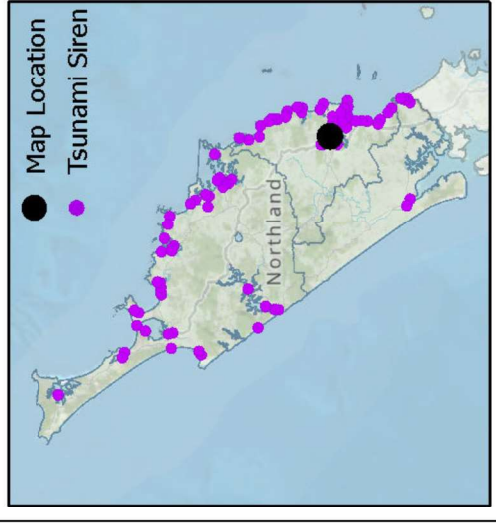

Tsunami Siren # 29
Siren Type: 295

Location: Beach Road,
opposite 2 and 4 Charlise
Place, Onerahi, Whangārei

GPS: -35.76282, 174.369678

Property Owner: Whangarei
District Council

Legal Desc: Road Corridor

Title:

Data sources: Eagle Technology, Land Information New Zealand and
Northland Regional Council

A3 Scale: 1:1,000

Northland Tsunami Siren # 29 - Onerahi Estuary