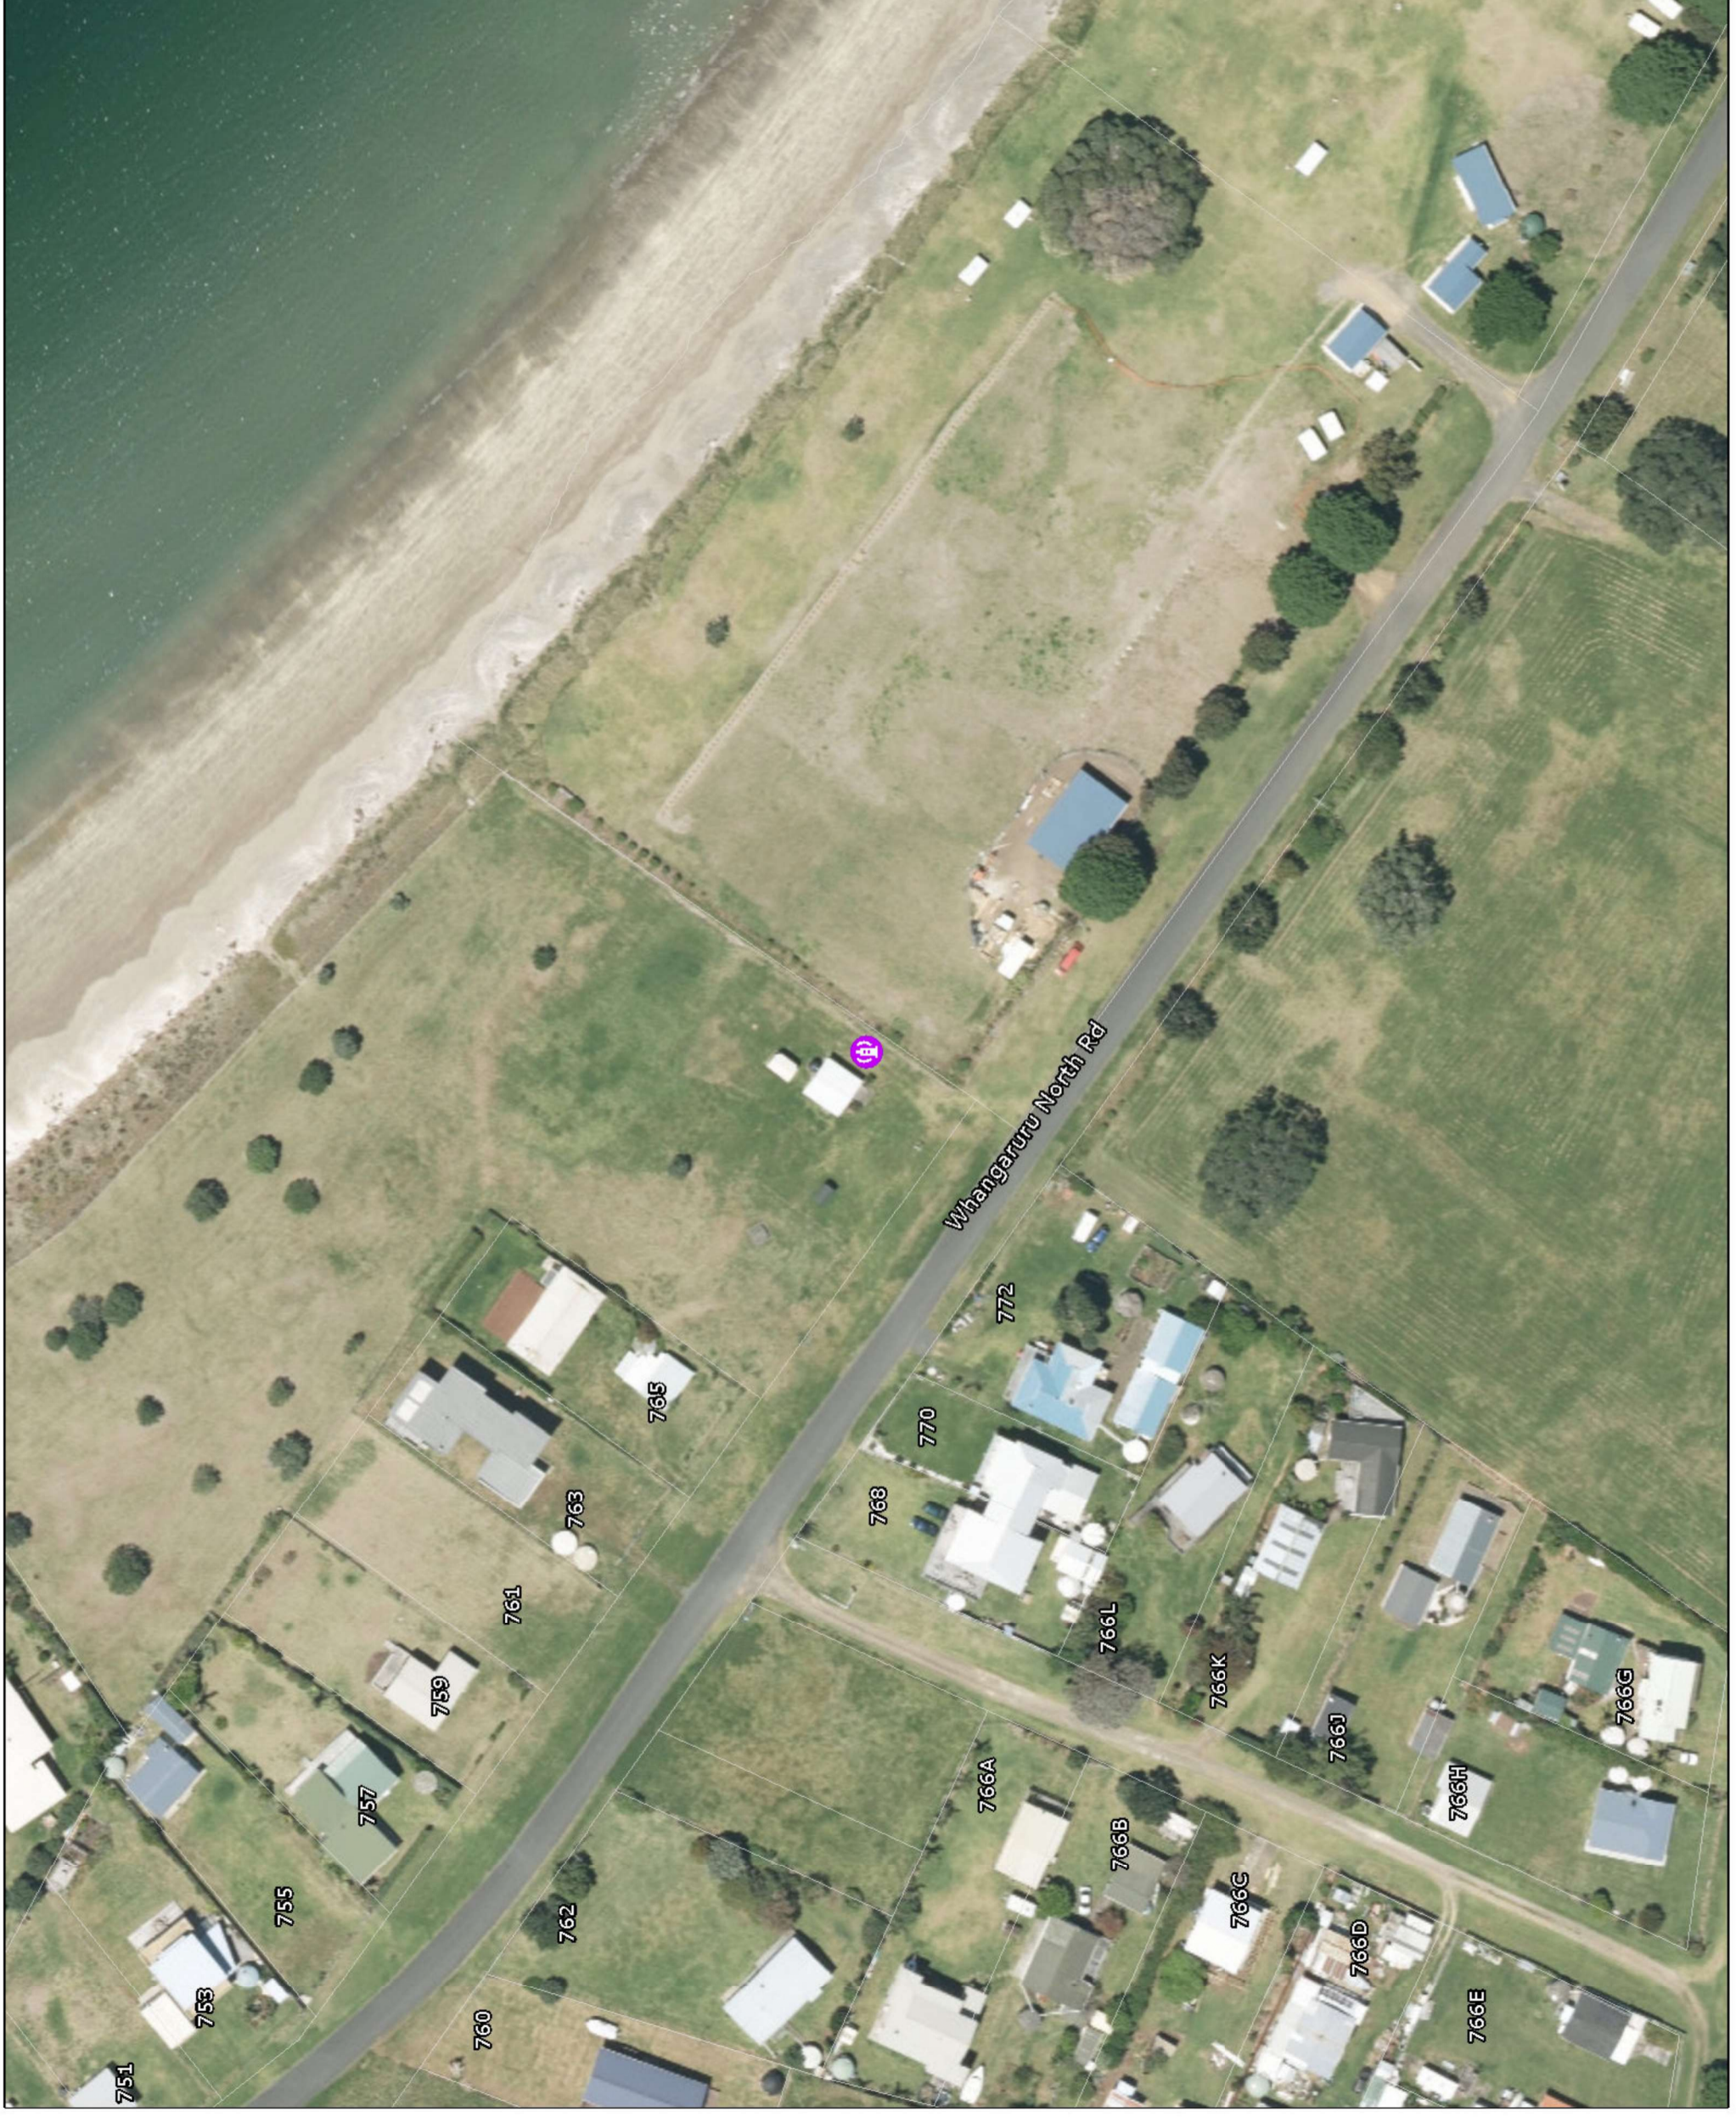

**Tsunami Siren # 59**  
**Siren Type: 293**  
**Location: Opposite 772**  
**Whangaruru North Road,**  
**Whangaruru**  
**GPS: -35.3459, 174.35321**  
**Property Owner: Whangarei**  
**District Council**  
**Parcel ID: 4875215**  
**Legal Desc: Lot 34 DP 126453**  
**Title: NA67B/951**

# Tsunami Siren # 59 - Bland Bay Public Reserve

A3 Scale: 1:1,000