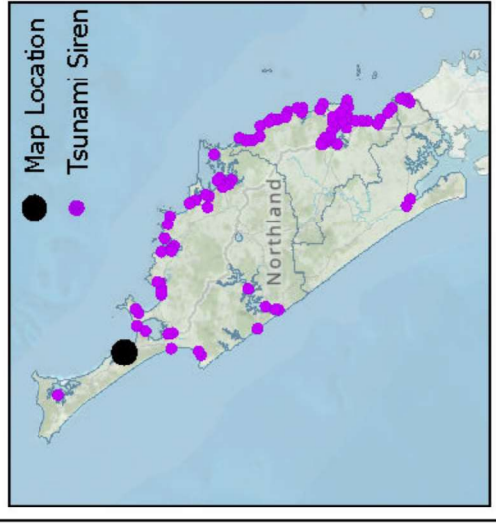

Tsunami Siren # 86
Siren Type: 293

Location: End of Houhora
Heads Road, Pukenui,
adjacent to 214 and 221
Houhora Heads Road

GPS: -34.823706, 173.147635

Property Owner: Far North
District Council

Parcel ID: 5221077

Legal Desc:

Title:

Data sources: Eagle Technology, Land Information New Zealand and Northland Regional Council

A3 Scale: 1:1,000

Tsunami Siren # 86 - Wagener Holiday Park