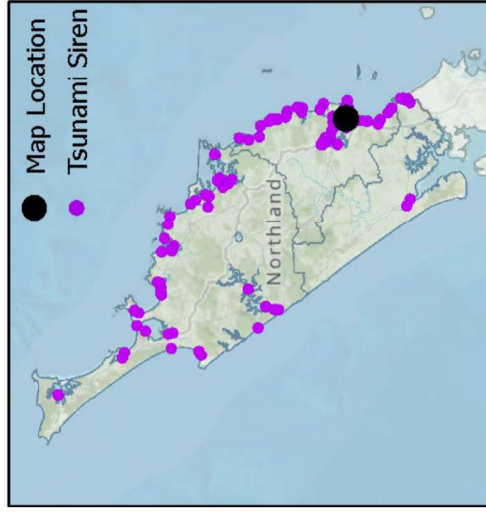

Tsunami Siren # 16
Siren Type: 295

Location: Opposite 143
Marsden Bay Drive, One Tree
Point, Whangārei

GPS: -35.835184, 174.471533

Property Owner: Whangarei
District Council

Legal Desc: Crown Land

Title:

Data sources: Eagle Technology, Land Information New Zealand and Northland Regional Council

Northland Tsunami Siren # 16 - Marsden Bay

A3 Scale: 1:1,000