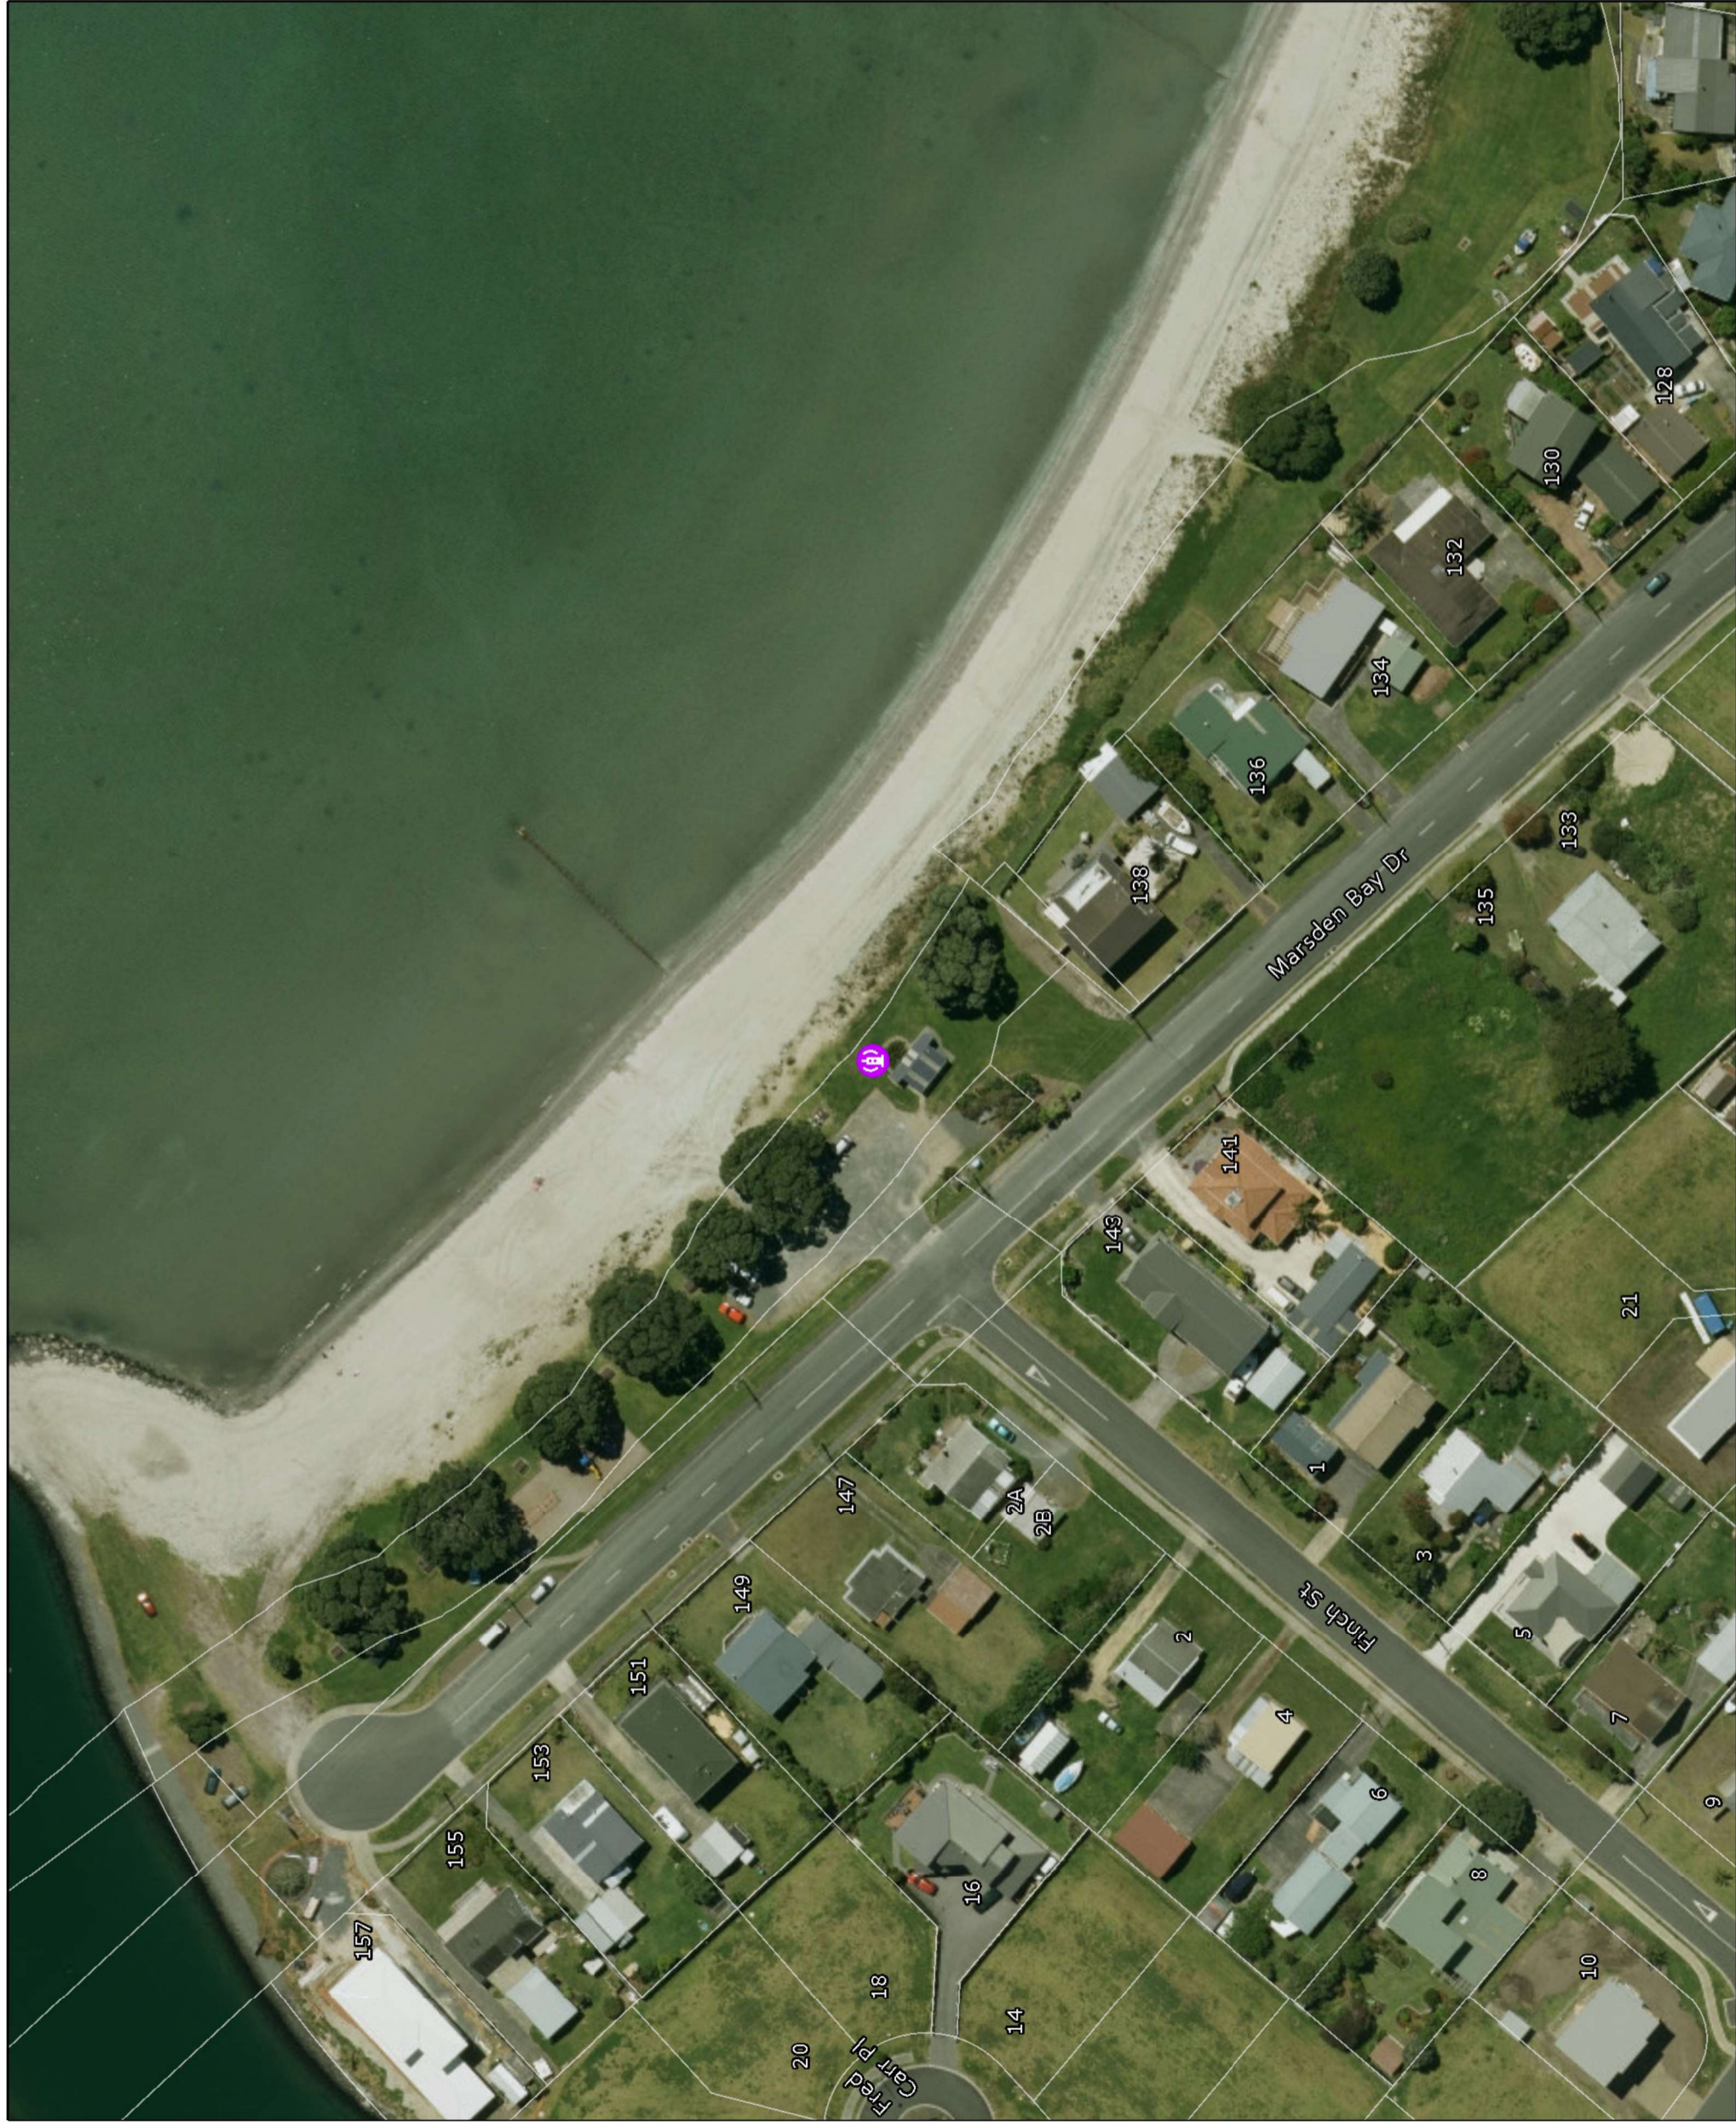

Tsunami Siren # 16
Siren Type: 295

Location: Opposite 143
Marsden Bay Drive, One Tree
Point, Whangārei

GPS: -35.835184, 174.471533

Property Owner: Whangarei
District Council

Legal Desc: Crown Land

Title:

Data sources: Eagle Technology, Land Information New Zealand and Northland Regional Council

Northland Tsunami Siren # 16 - Marsden Bay

A3 Scale: 1:1,000