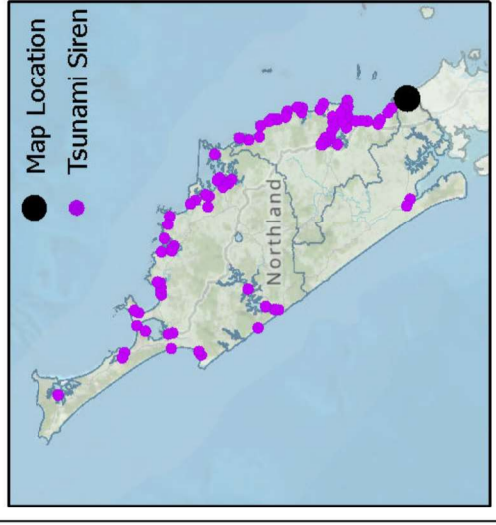

Tsunami Siren # 3
Siren Type: 295

Location: 117 Estuary Drive,
Mangawhai Heads,
Mangawhai

GPS: -36.116036, 174.588762

Property Owner: Stewards
Trust of NZ Inc

Legal Desc: Lot 1 DP 60533

Title: 751699

Data sources: Eagle Technology, Land Information New Zealand and Northland Regional Council