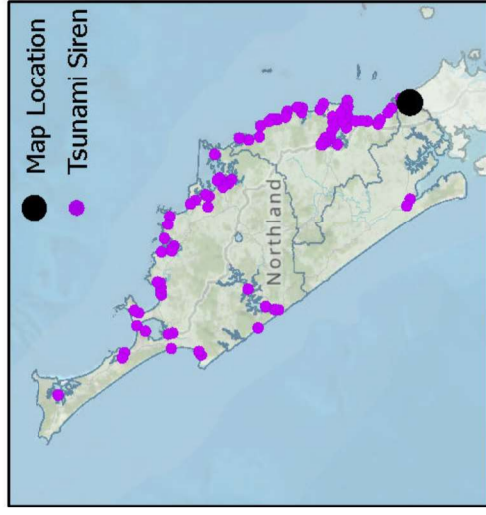

Tsunami Siren # 2
Siren Type: 295

Location: Opposite 110 Moir
Street, Mangawhai

GPS: -36.128724, 174.566707

Property Owner: Kaipara
District Council

Legal Desc: Lot 1 DP 47371

Title: NA1816/63

Data sources: Eagle Technology, Land Information New Zealand and Northland Regional Council

A3 Scale: 1:1,000

Northland Tsunami Siren # 2 - Mangawhai Sports Rec