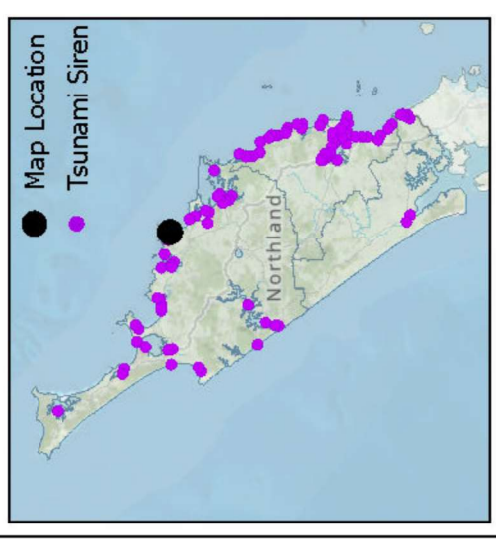

**Tsunami Siren # 70**  
**Siren Type: 293**  
**Location: Southern car park opposite 1717 Matauri Bay Road, Matauri Bay**  
**GPS: -35.03031, 173.912592**  
**Property Owner: The Proprietors of Matauri X Incorporation**  
**Parcel ID: 7070538**  
**Legal Desc: Lot 189 Deposited Plan 393664 Unrestricted Roadway**  
**Title: 374729**

Data sources: Eagle Technology, Land Information New Zealand and Northland Regional Council

A3 Scale: 1:1,000

# Tsunami Siren # 70 - Matauri Bay Car Park