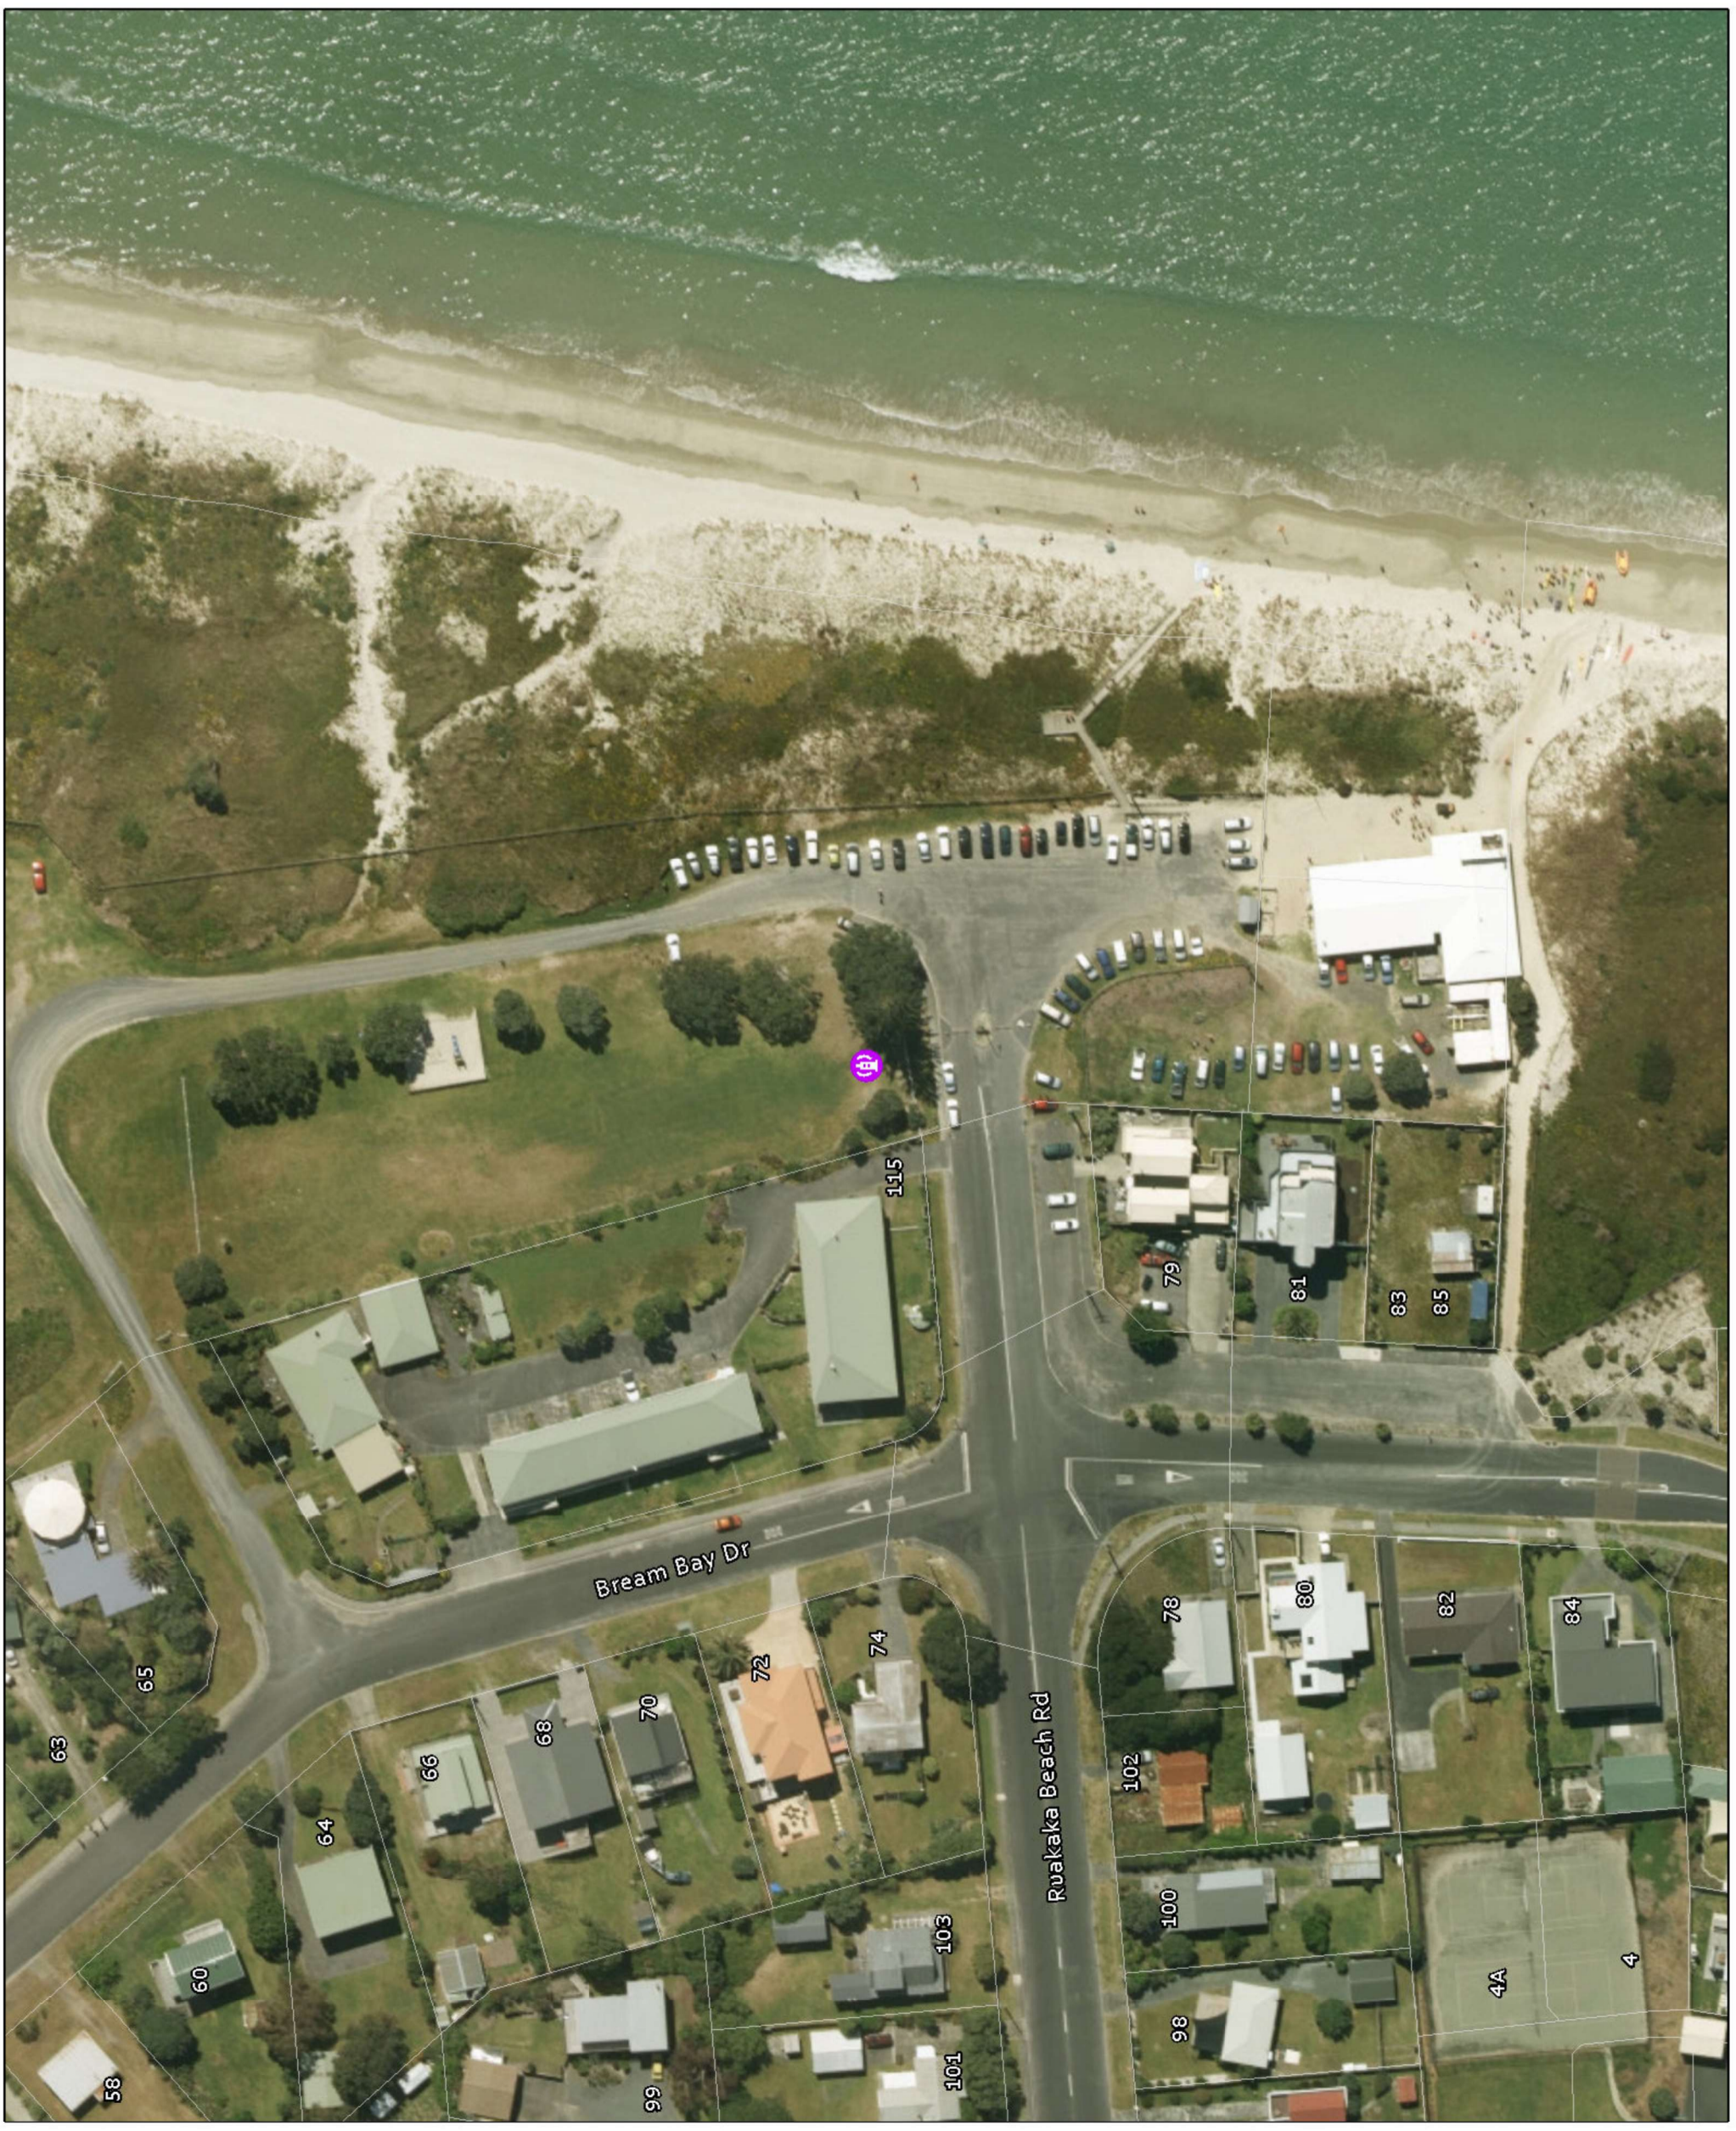

Tsunami Siren # 13  
Siren Type: 293

Location: Recreation reserve,  
east of 115 Bream Bay Drive,  
Ruakākā

GPS: -35.90812, 174.46031

Property Owner: Whangarei  
District Council

Parcel ID: 5034083

Legal Desc: Allot 210 PSH OF  
Ruakaka

Title:

Data sources: Eagle Technology, Land Information New Zealand and  
Northland Regional Council

# Tsunami Siren # 13 - Ruakaka Beach Car Park

A3 Scale: 1:1,000