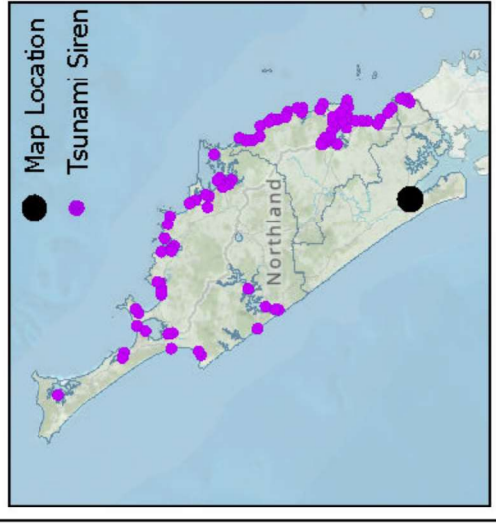

Tsunami Siren # 95
Siren Type: 293

Location: Adjacent to 1
Jellicoe Road, Ruawai

GPS: -36.136045, 174.023709

Property Owner: Kaipara
District Council

Parcel ID: 5215427

Legal Desc:

Title:

Data sources: Eagle Technology, Land Information New Zealand and Northland Regional Council

A3 Scale: 1:1,000

Tsunami Siren # 95 - Ruawai