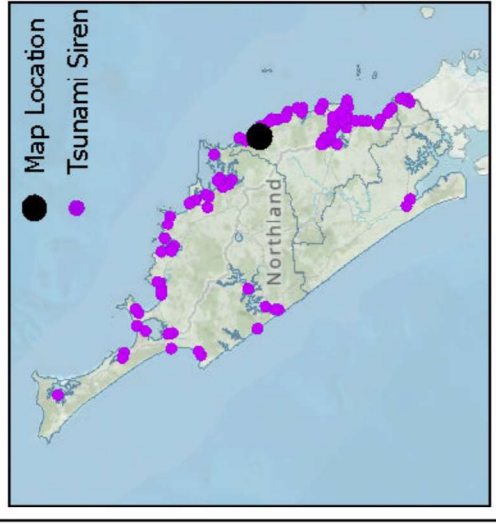

Tsunami Siren # 55
Siren Type: 293

Location: Adjacent to Teal Bay
Recreation Reserve, Opposite
152 Webb Road, Helena Bay

GPS: -35.43855, 174.363046

Property Owner: Whangarei
District Council

Parcel ID: 5230709

Legal Desc:

Title:

Data sources: Eagle Technology, Land Information New Zealand and Northland Regional Council

A3 Scale: 1:1,000

Tsunami Siren # 55 - Teal Bay