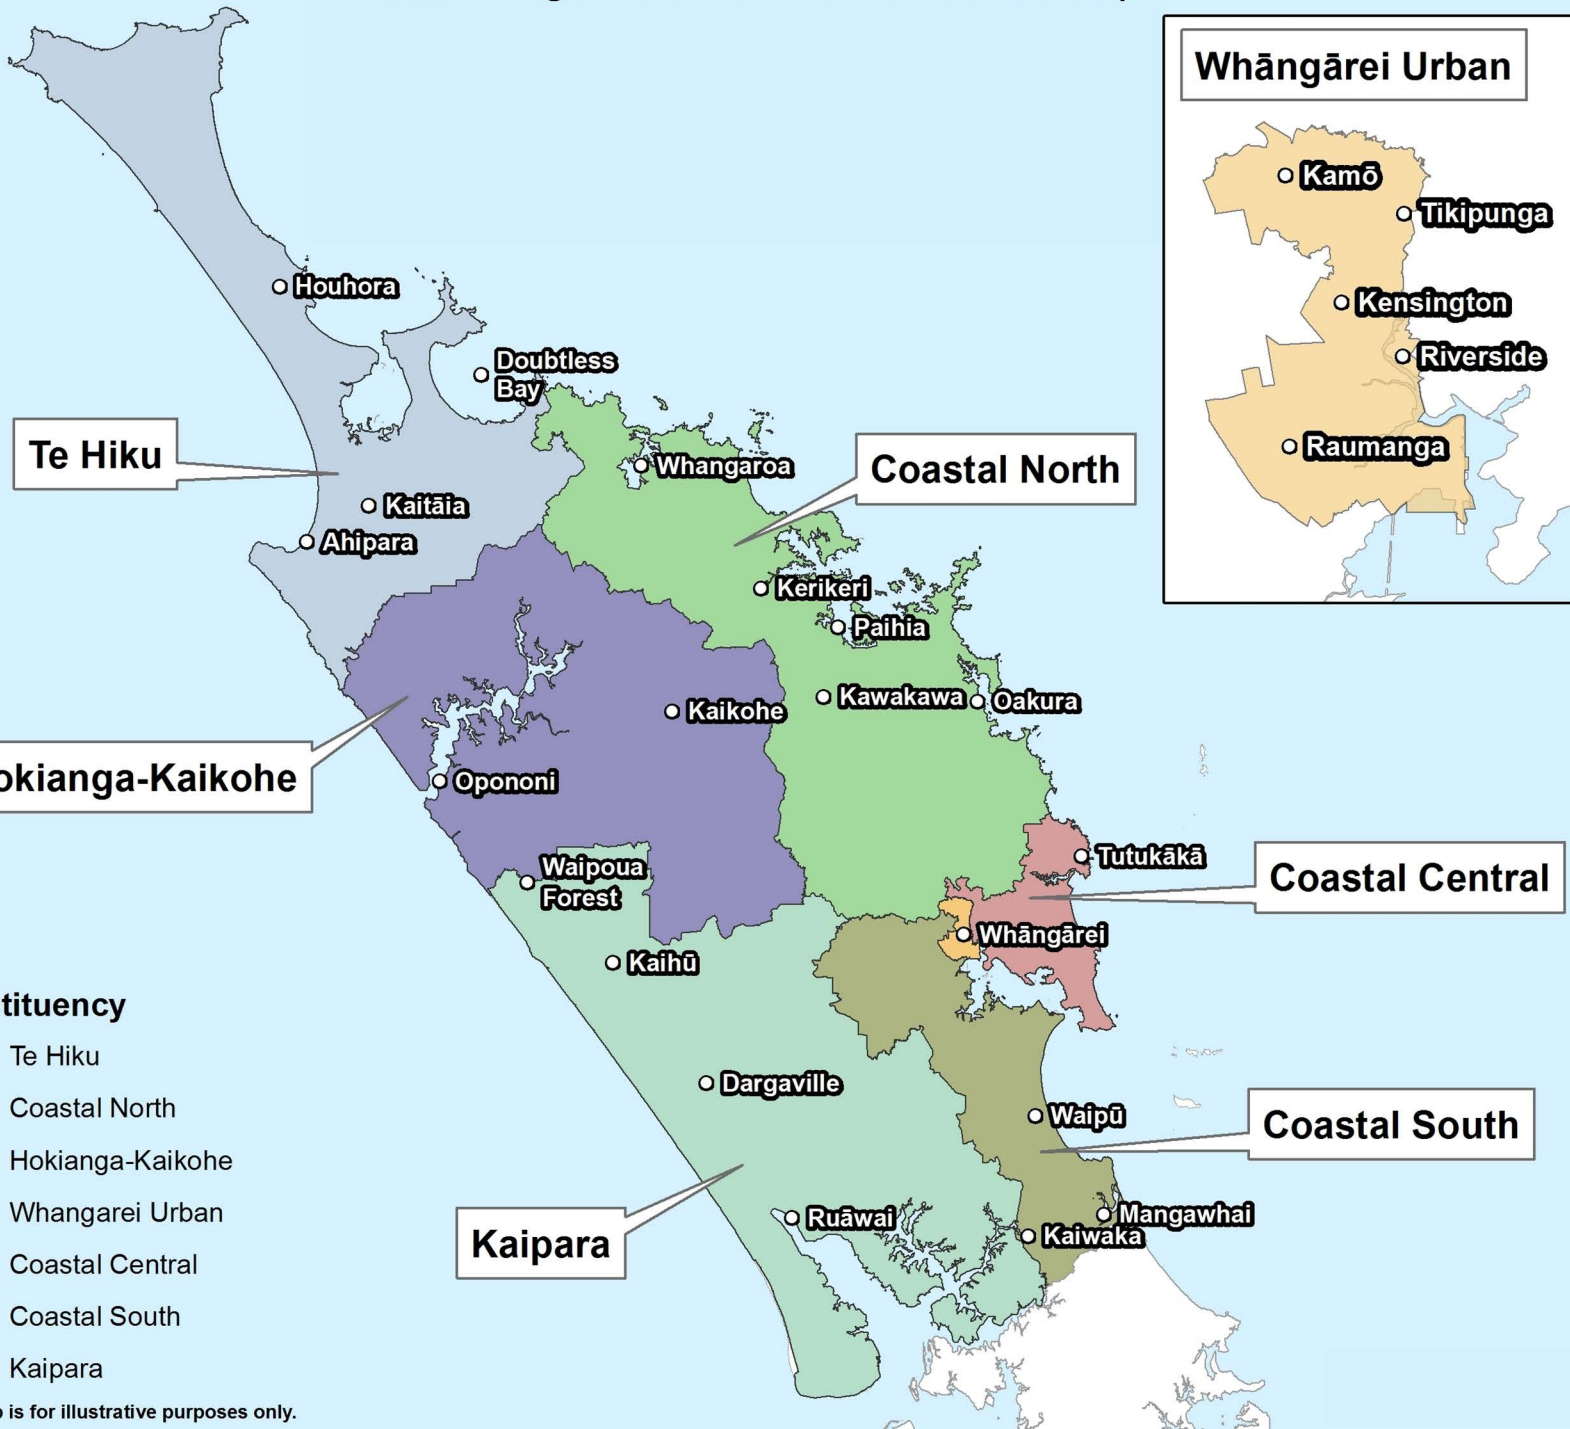

# Northland Regional Council Constituencies Map

## Constituency

- Te Hiku
- Coastal North
- Hokianga-Kaikohē
- Whangarei Urban
- Coastal Central
- Coastal South
- Kaipara

This map is for illustrative purposes only.