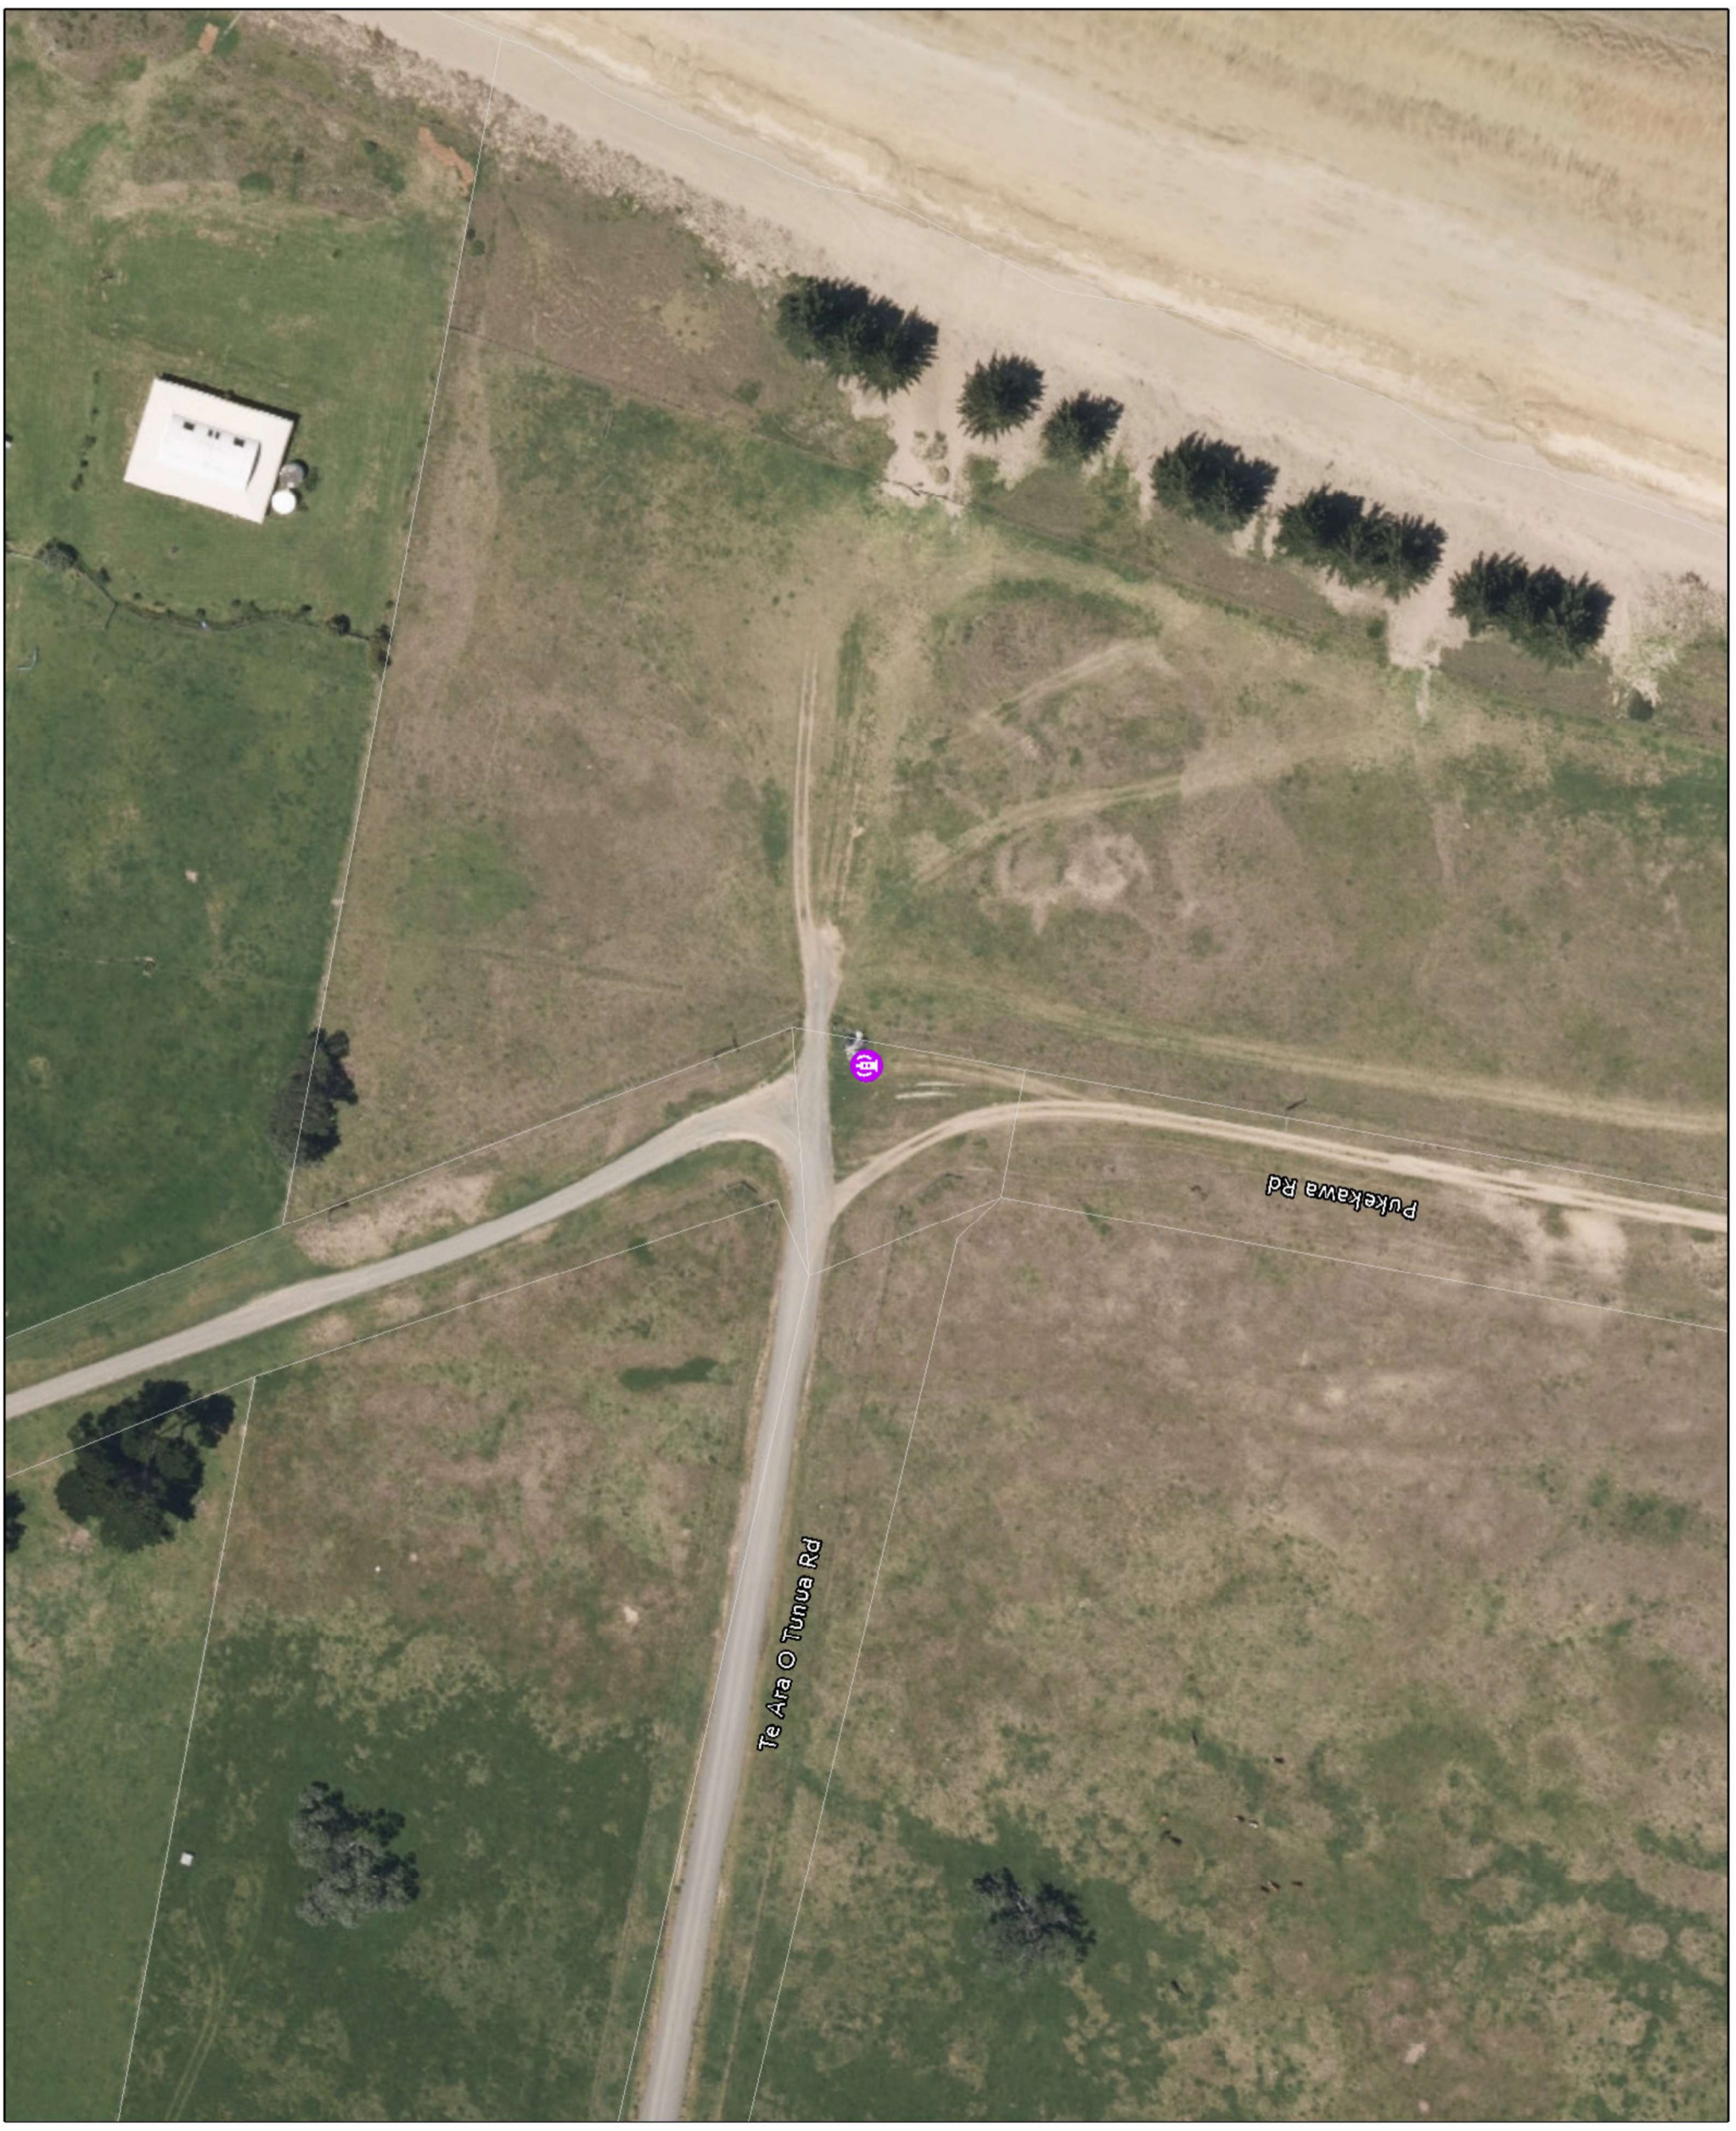

Tsunami Siren # 50
Siren Type: 293

Location: Corner of Te Ara O
Tunua Road and Pukekawa
Road, Whananaki

GPS: -35.521961, 174.460637

Property Owner: Whangarei
District Council

Parcel ID: 5262618

Legal Desc:

Title:

Data sources: Eagle Technology, Land Information New Zealand and Northland Regional Council

A3 Scale: 1:1,000

Tsunami Siren # 50 - Whananaki South