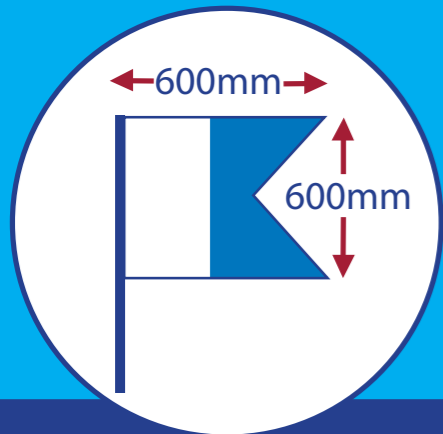

Protect our divers - use a dive flag

Divers should stay within 200 metres of the vessel showing the flag.

All vessels must display a dive flag whenever there are divers in the water. The skipper must ensure the vessel is within 200 metres of the diver.

How big should a dive flag be?

The flag must be no smaller than 600mm x 600mm. It must be easily identified by another vessel at a distance of 200 metres or more.

Vessels shall observe the 5 knot speed limit around dive flags.