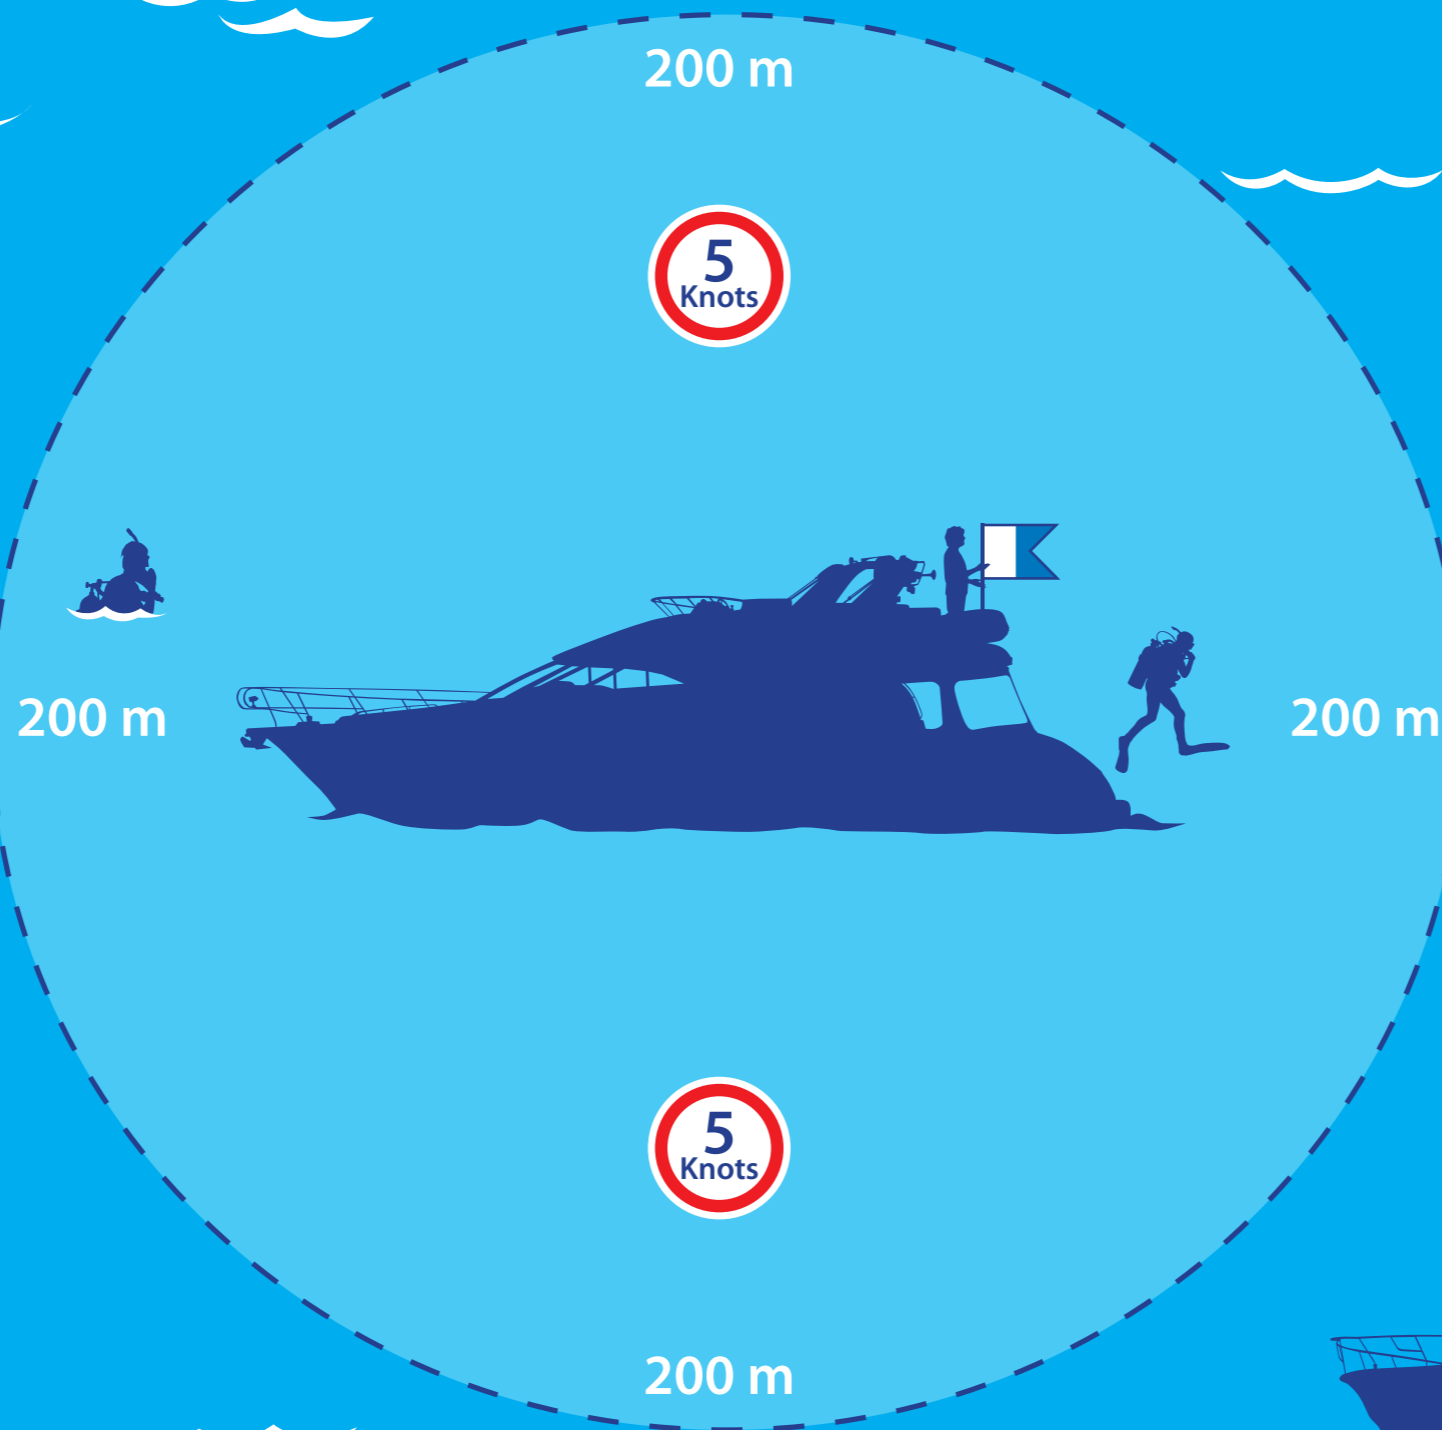

Protect our divers - use a dive flag

Divers should stay within 200 metres of the vessel showing the flag.

All vessels must display a dive flag whenever there are divers in the water. The skipper must ensure the vessel is within 200 metres of the diver.

How big should a dive flag be?

The flag must be no smaller than 600mm x 600mm. It must be easily identified by another vessel at a distance of 200 metres or more.

Vessels shall observe the 5 knot speed limit around dive flags.