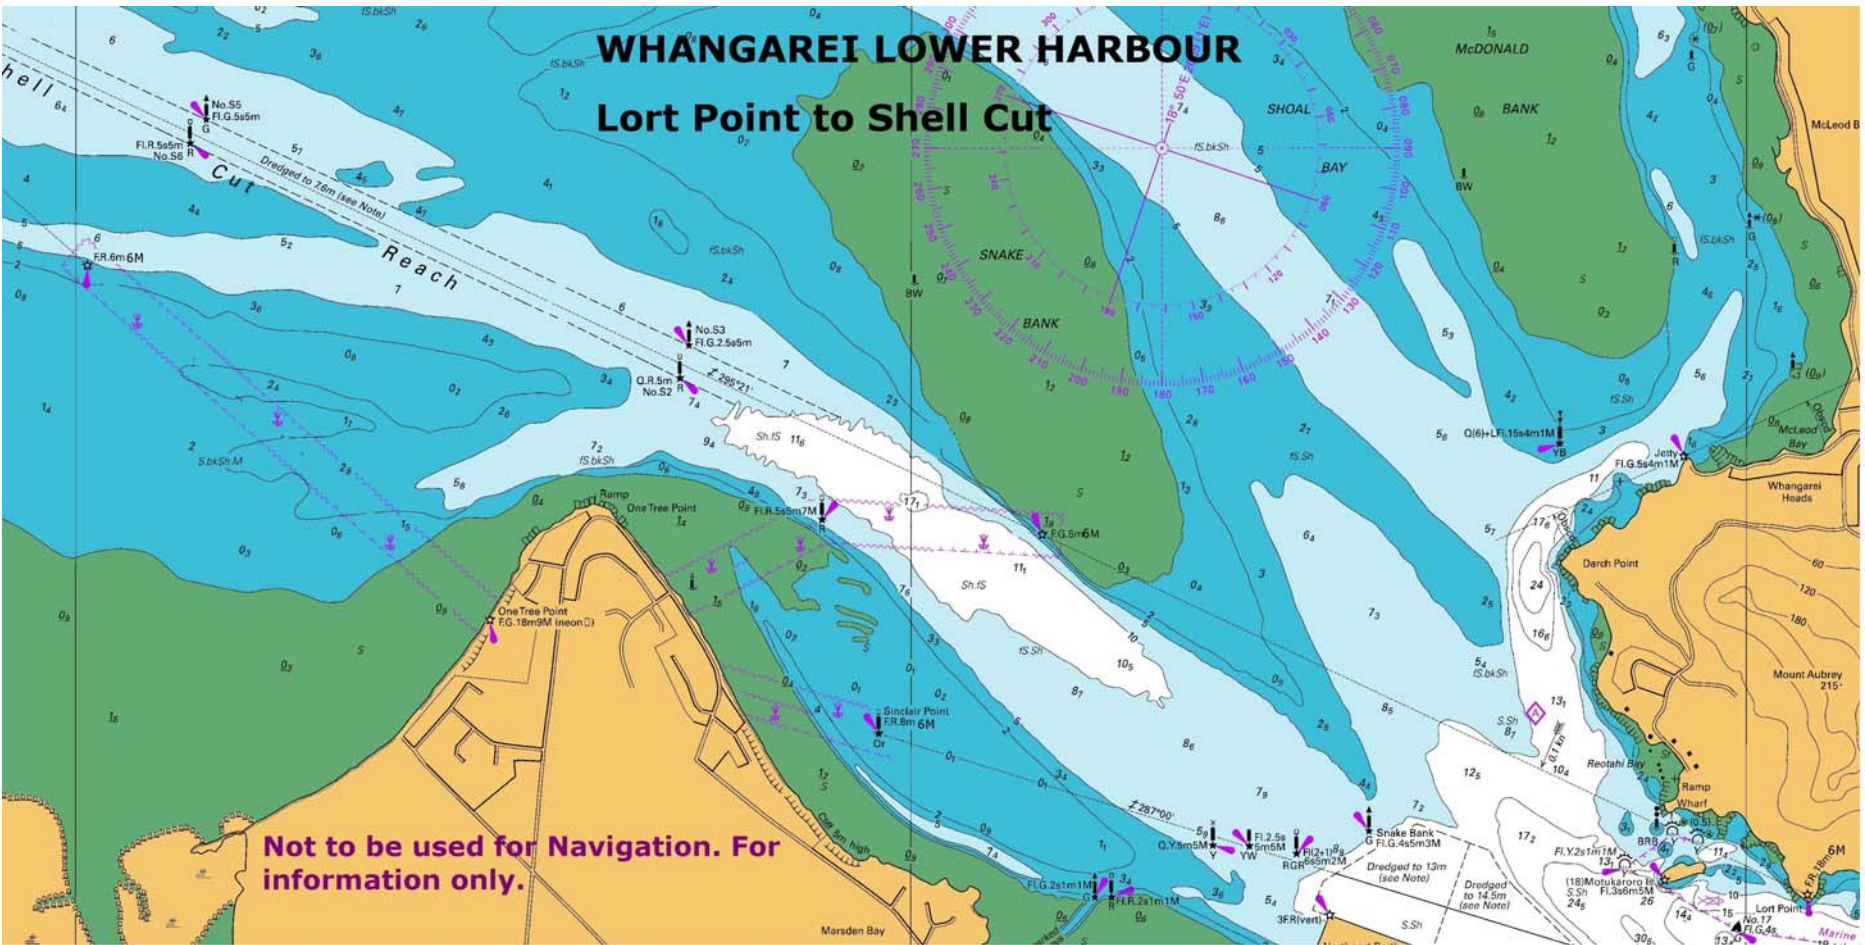

WHANGAREI LOWER HARBOUR

Lort Point to Shell Cut

Not to be used for Navigation. For information only.