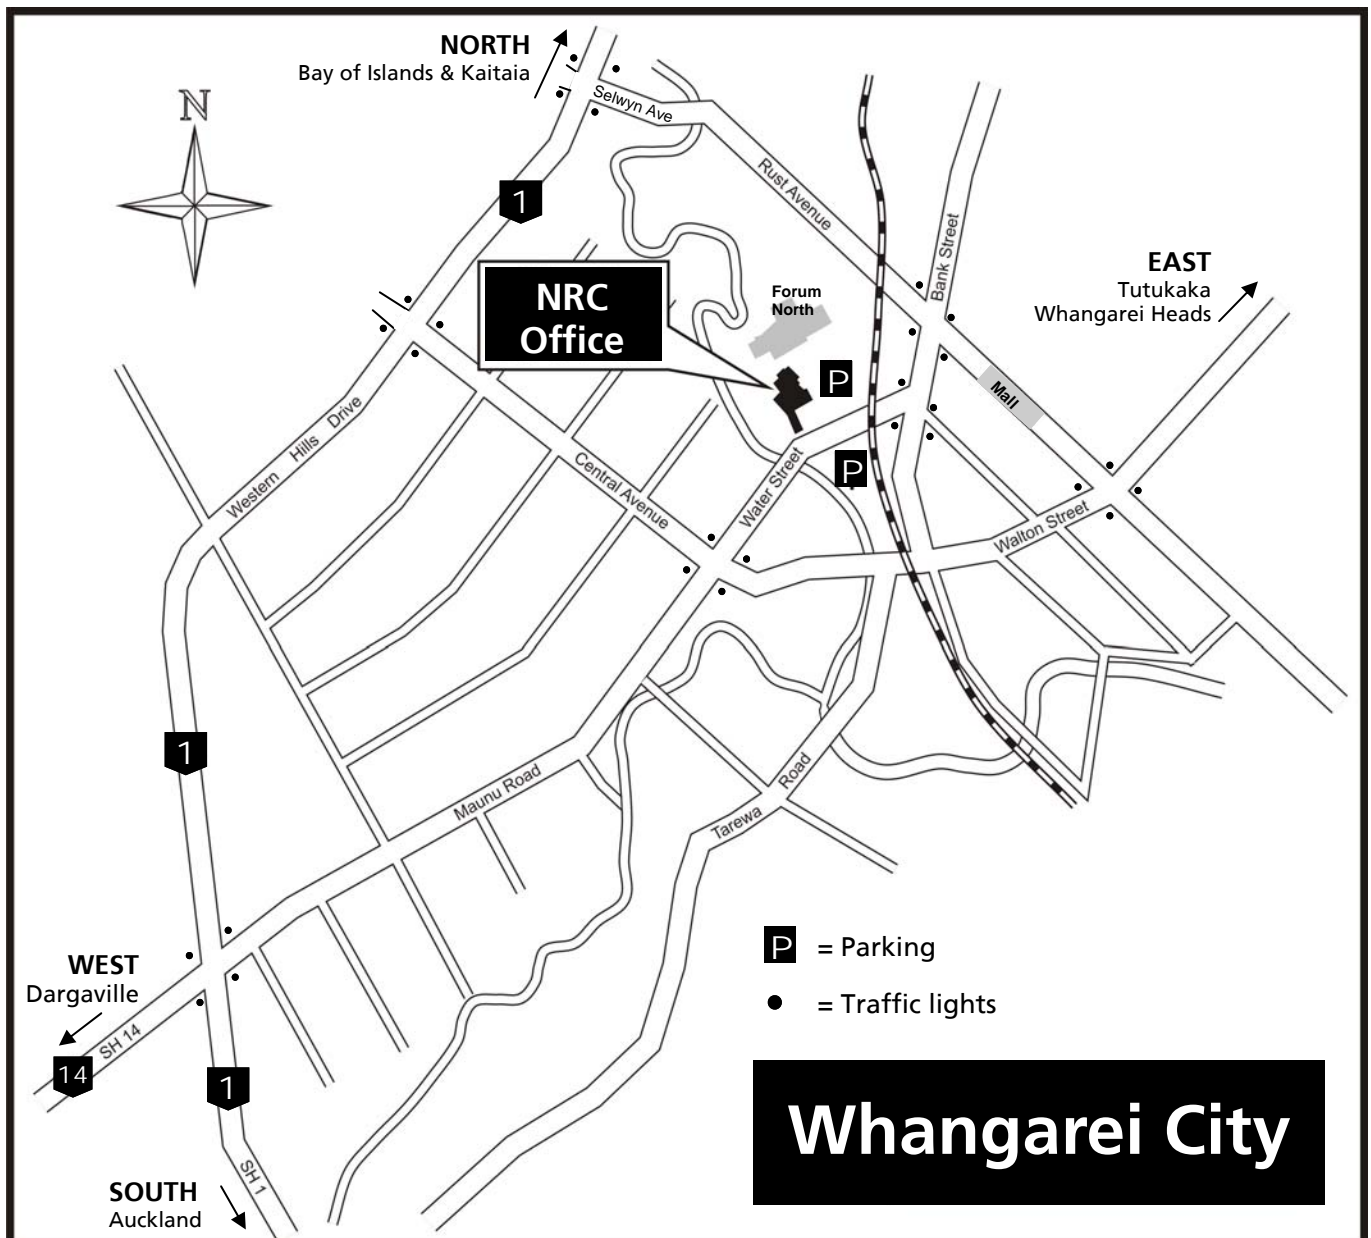

How to find us

Whangarei Office

The Northland Regional Council head office is located at:
36 Water Street, Whangarei—phone 09 438 4639.

Car parking

We have a free visitors car park beside our building. Alternatively, there are 'pay and display' car parks directly opposite our building (entrance beside the Shell service station) or near Forum North.