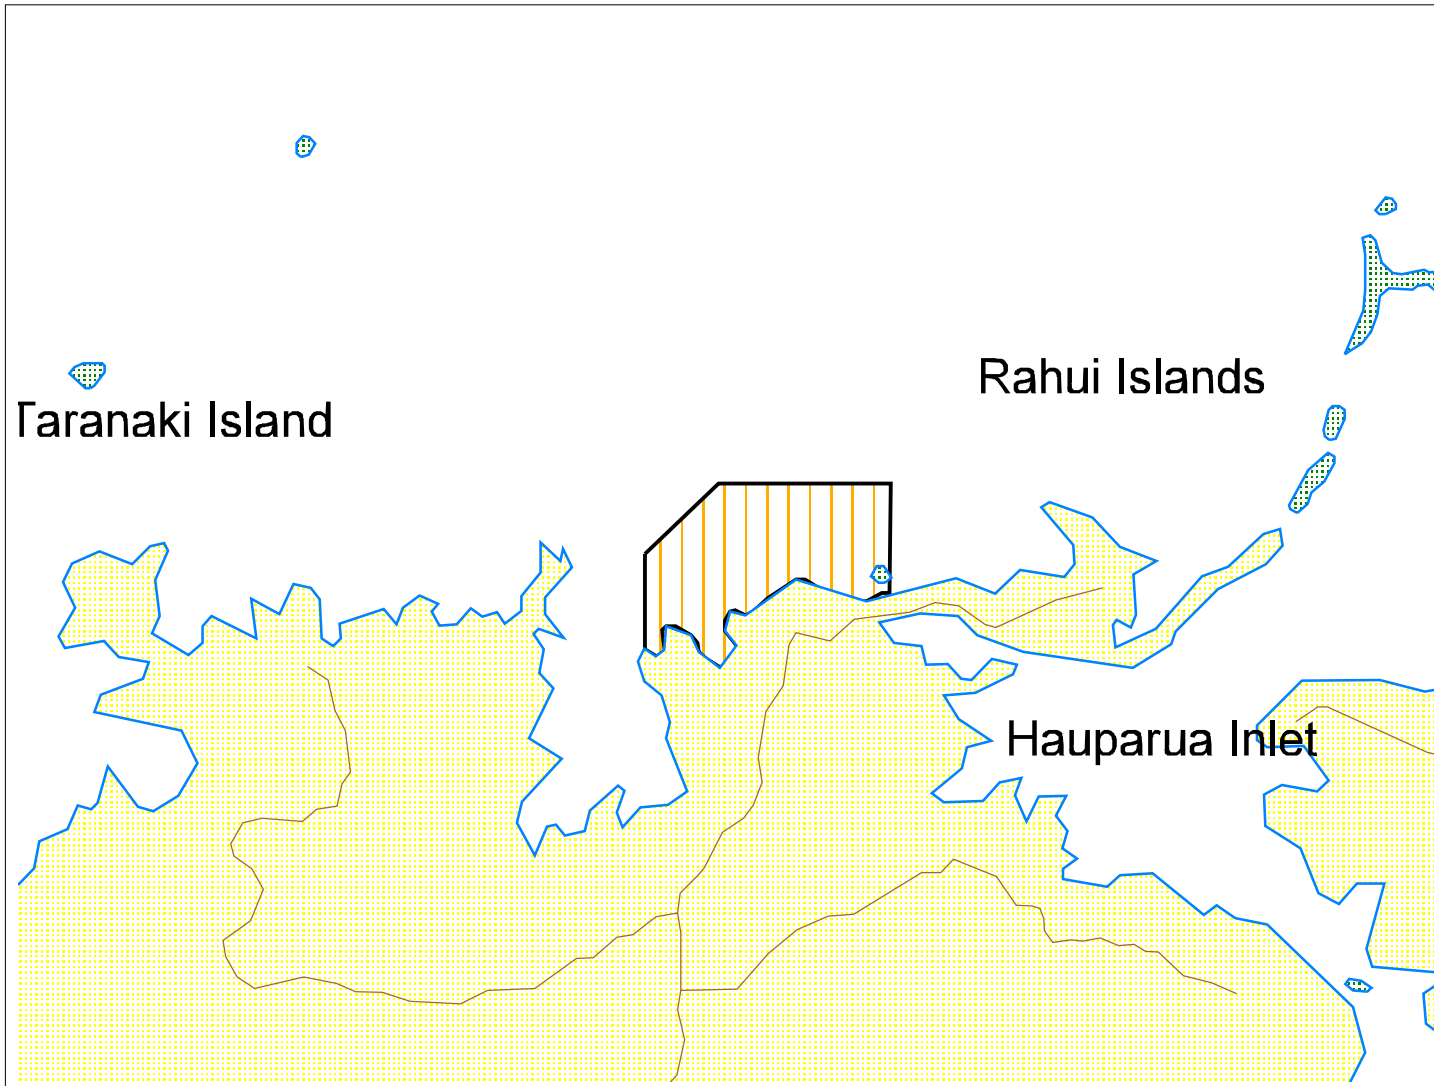

Plan Change 1 to the Regional Coastal Plan for Northland Maps

Kerikeri Inlet Windsor Landing

Legend

- State Highway
- Road
- Beacons
 - lit
 - unlit
- Buoys
 - lit
 - unlit
- Coastal Marine Area Boundary
- Marine 4 (Mooring + Marinas) Management Area

0.6 0 0.6 1.2 Kilometers