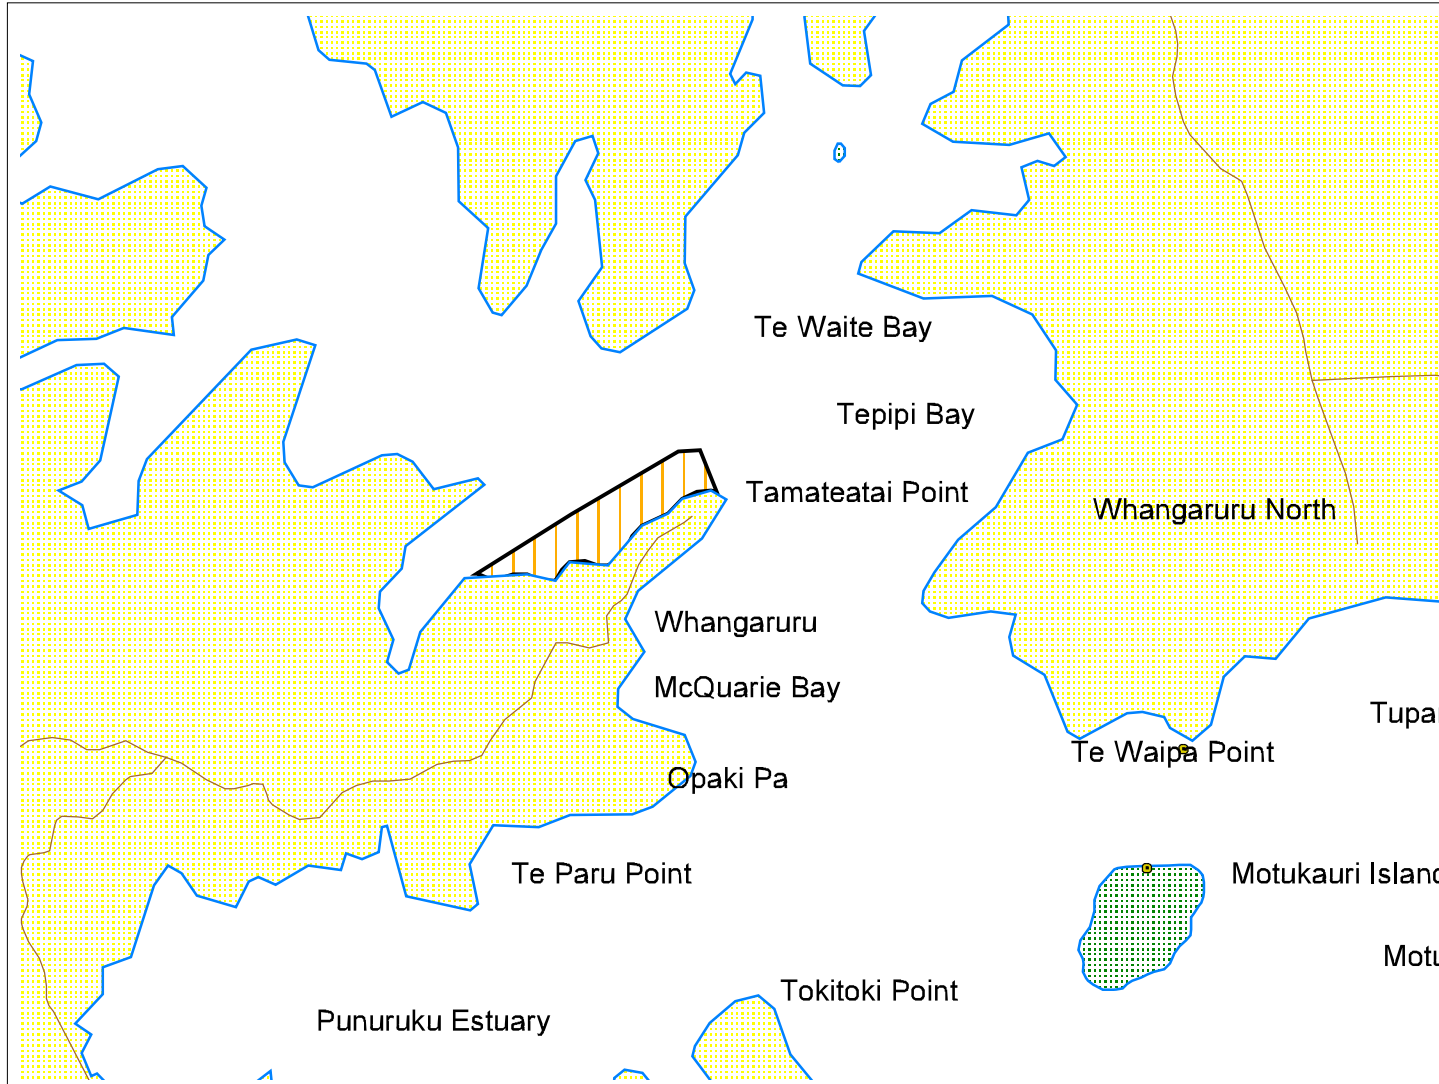

# Plan Change 1 to the Regional Coastal Plan for Northland Maps

## Whangaruru Harbour

## Legend

- State Highway
- Road
- Beacons
  - lit
  - unlit
- Buoys
  - lit
  - unlit
- Coastal Marine Area Boundary
- Marine 4 (Mooring + Marinas) Management Area

0.6 0 0.6 1.2 Kilometers