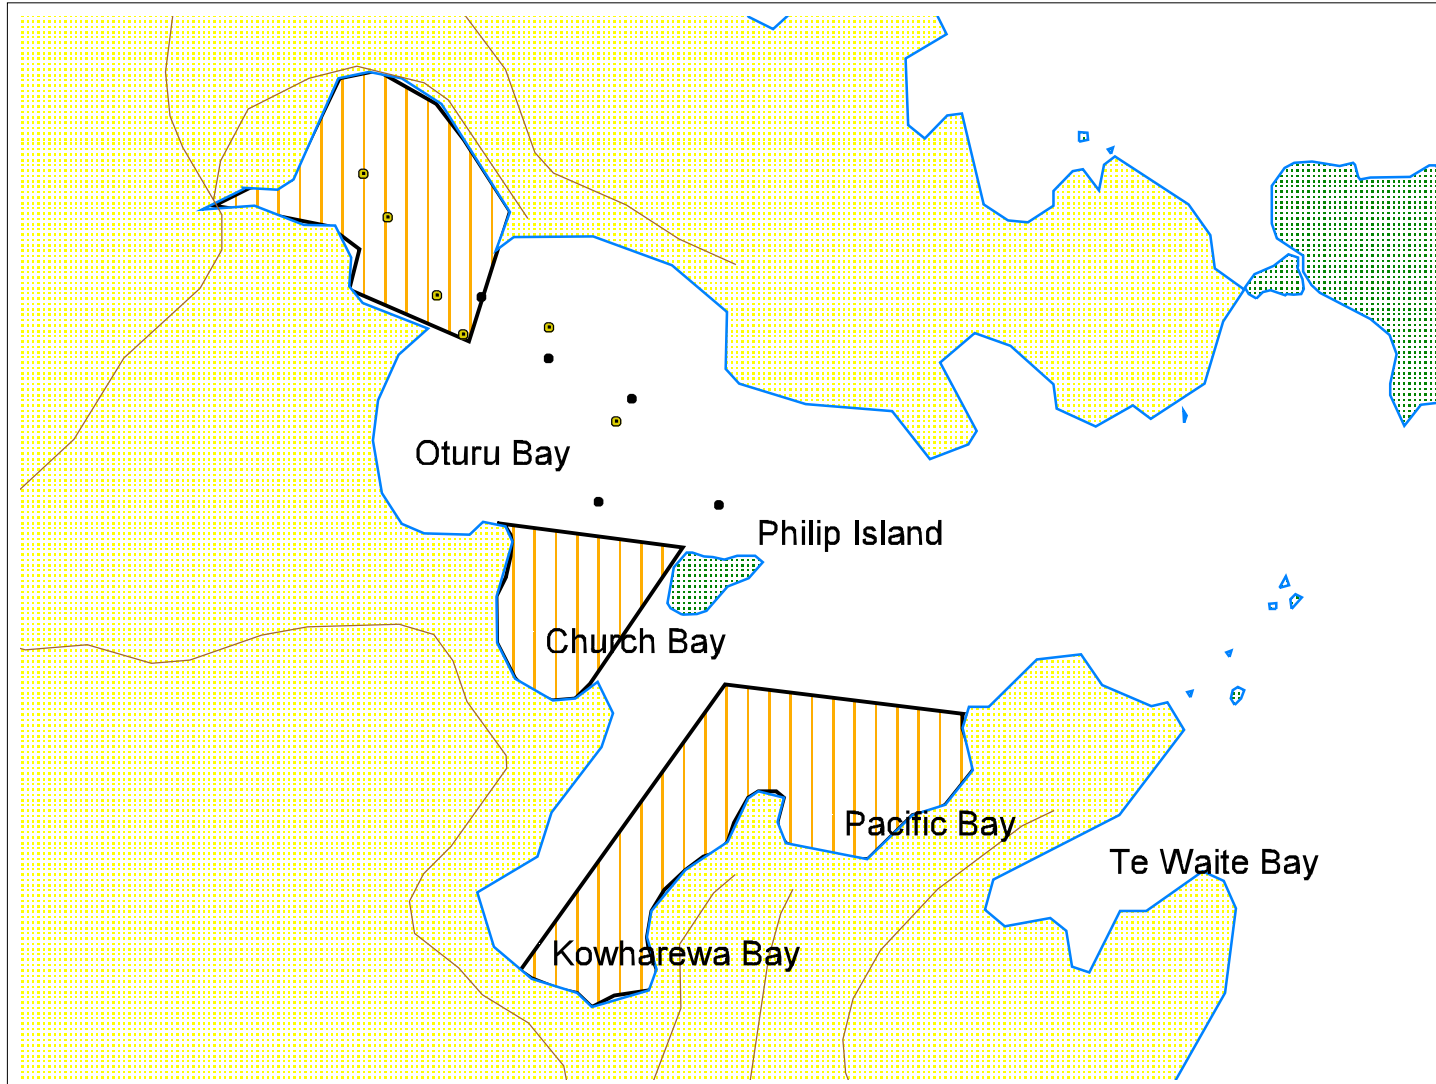

# Plan Change 1 to the Regional Coastal Plan for Northland Maps

Tutukaka Harbour

## Legend

- State Highway
- Road
- Beacons
  - lit
  - unlit
- Buoys
  - lit
  - unlit
- Coastal Marine Area Boundary
- Marine 4 (Mooring + Marinas) Management Area

0.5 0 0.5 1 Kilometers