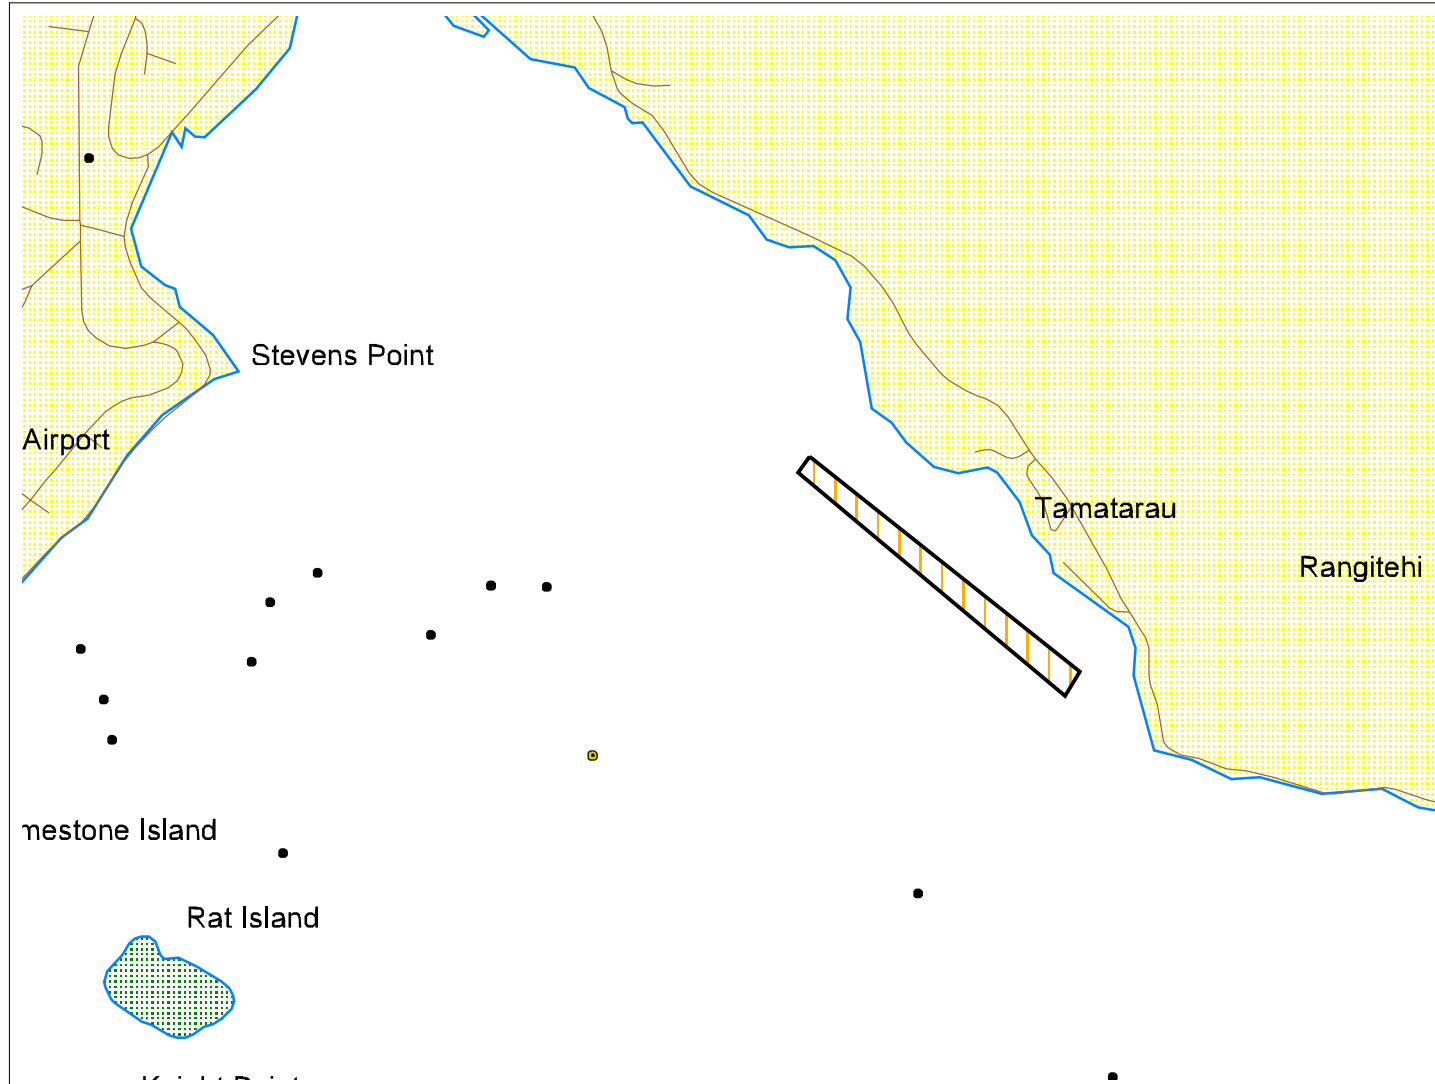

Plan Change 1 to the Regional Coastal Plan for Northland Maps

Whangarei Harbour

Legend

- State Highway
- Road
- Beacons
 - lit
 - unlit
- Buoys
 - lit
 - unlit
- Coastal Marine Area Boundary
- Marine 4 (Mooring + Marinas) Management Area

0.8 0 0.8 1.6 Kilometers