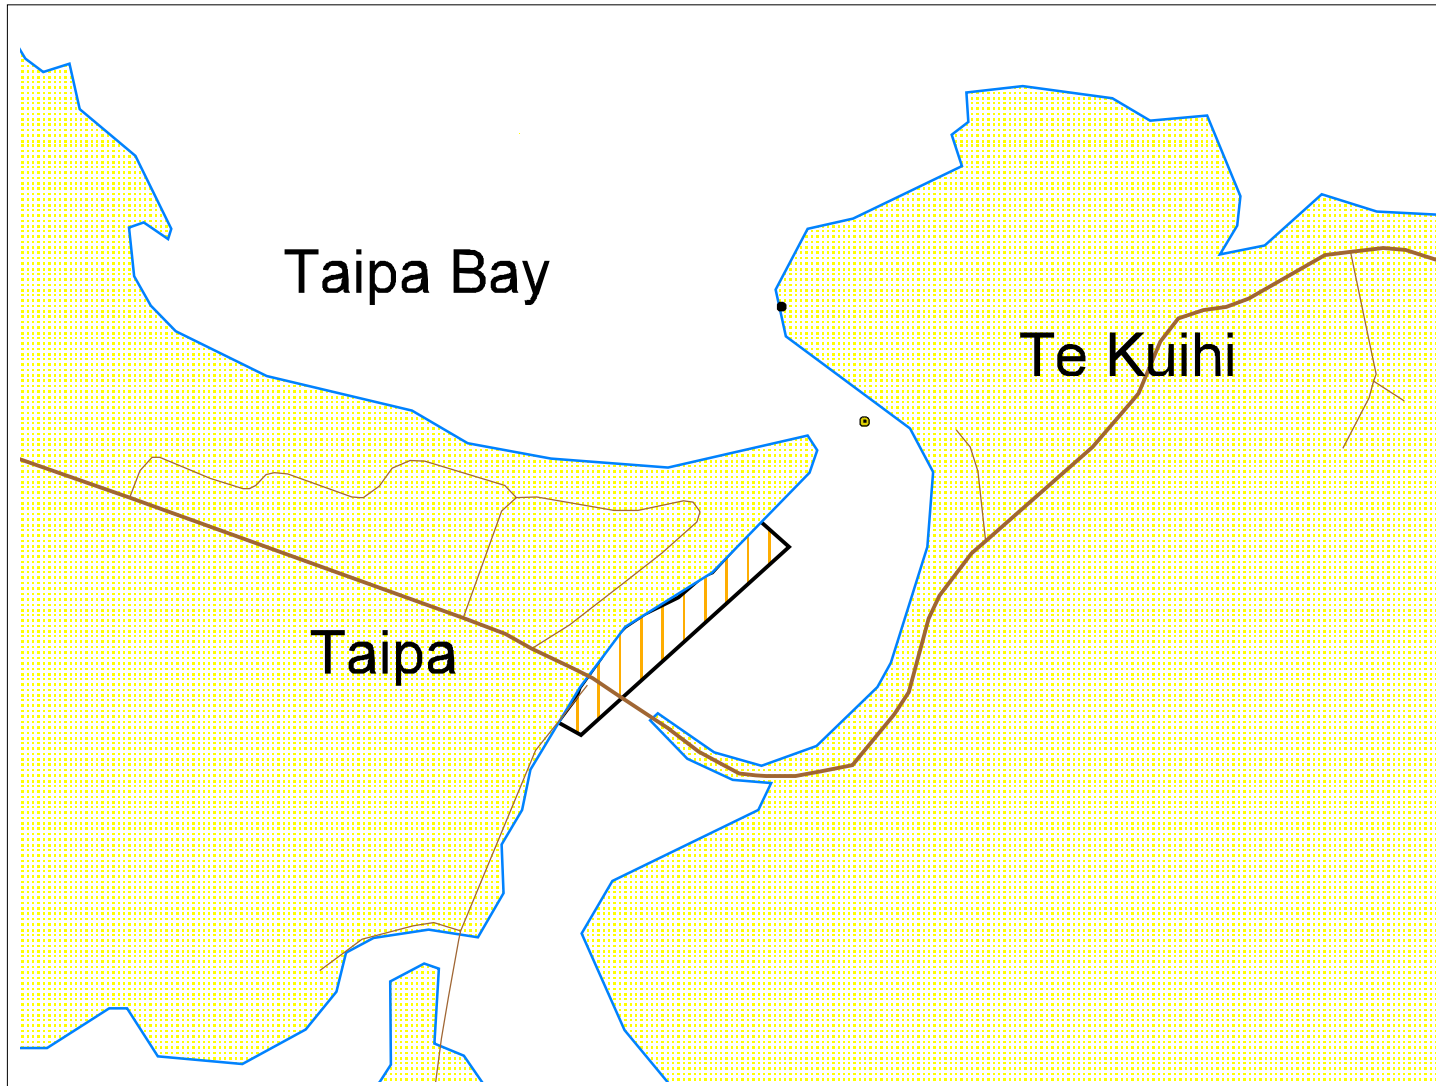

# Plan Change 1 to the Regional Coastal Plan for Northland Maps

Taipa River

## Legend

- State Highway
- Road
- Beacons
  - lit
  - unlit
- Buoys
  - lit
  - unlit
- Coastal Marine Area Boundary
- Marine 4 (Mooring + Marinas) Management Area

0.4 0 0.4 0.8 Kilometers