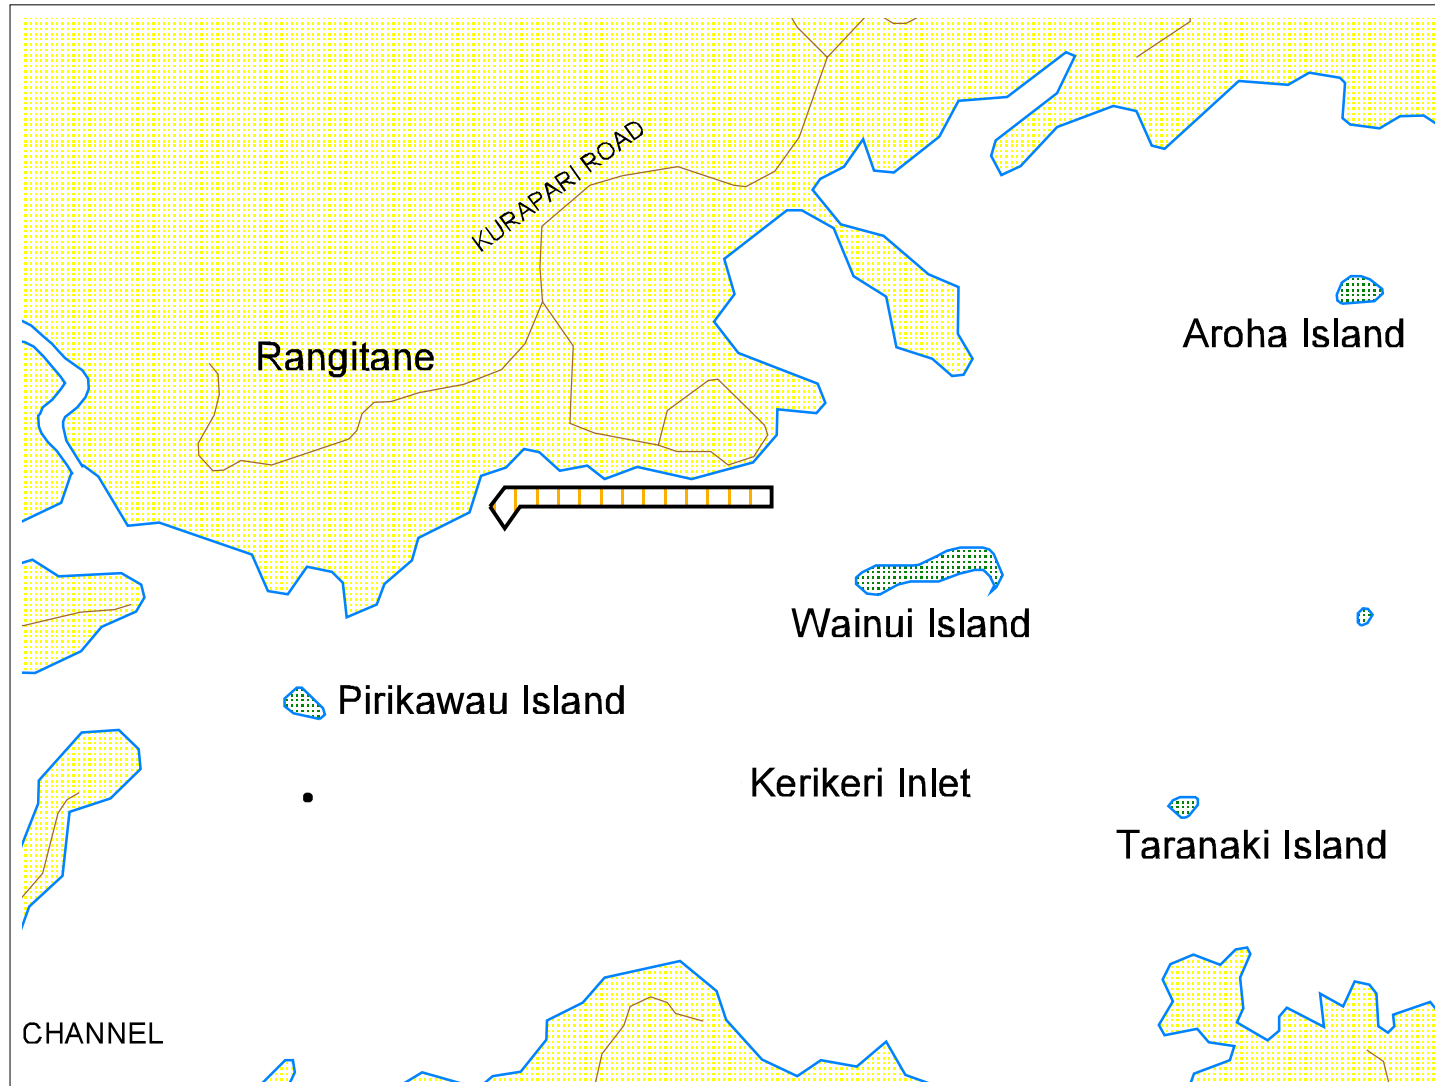

# Plan Change 1 to the Regional Coastal Plan for Northland Maps

**Kerikeri Inlet  
Rangitane**

## Legend

- State Highway
- Road
- Beacons
  - lit
  - unlit
- Buoys
  - lit
  - unlit
- Coastal Marine Area Boundary
- Marine 4 (Mooring + Marinas) Management Area