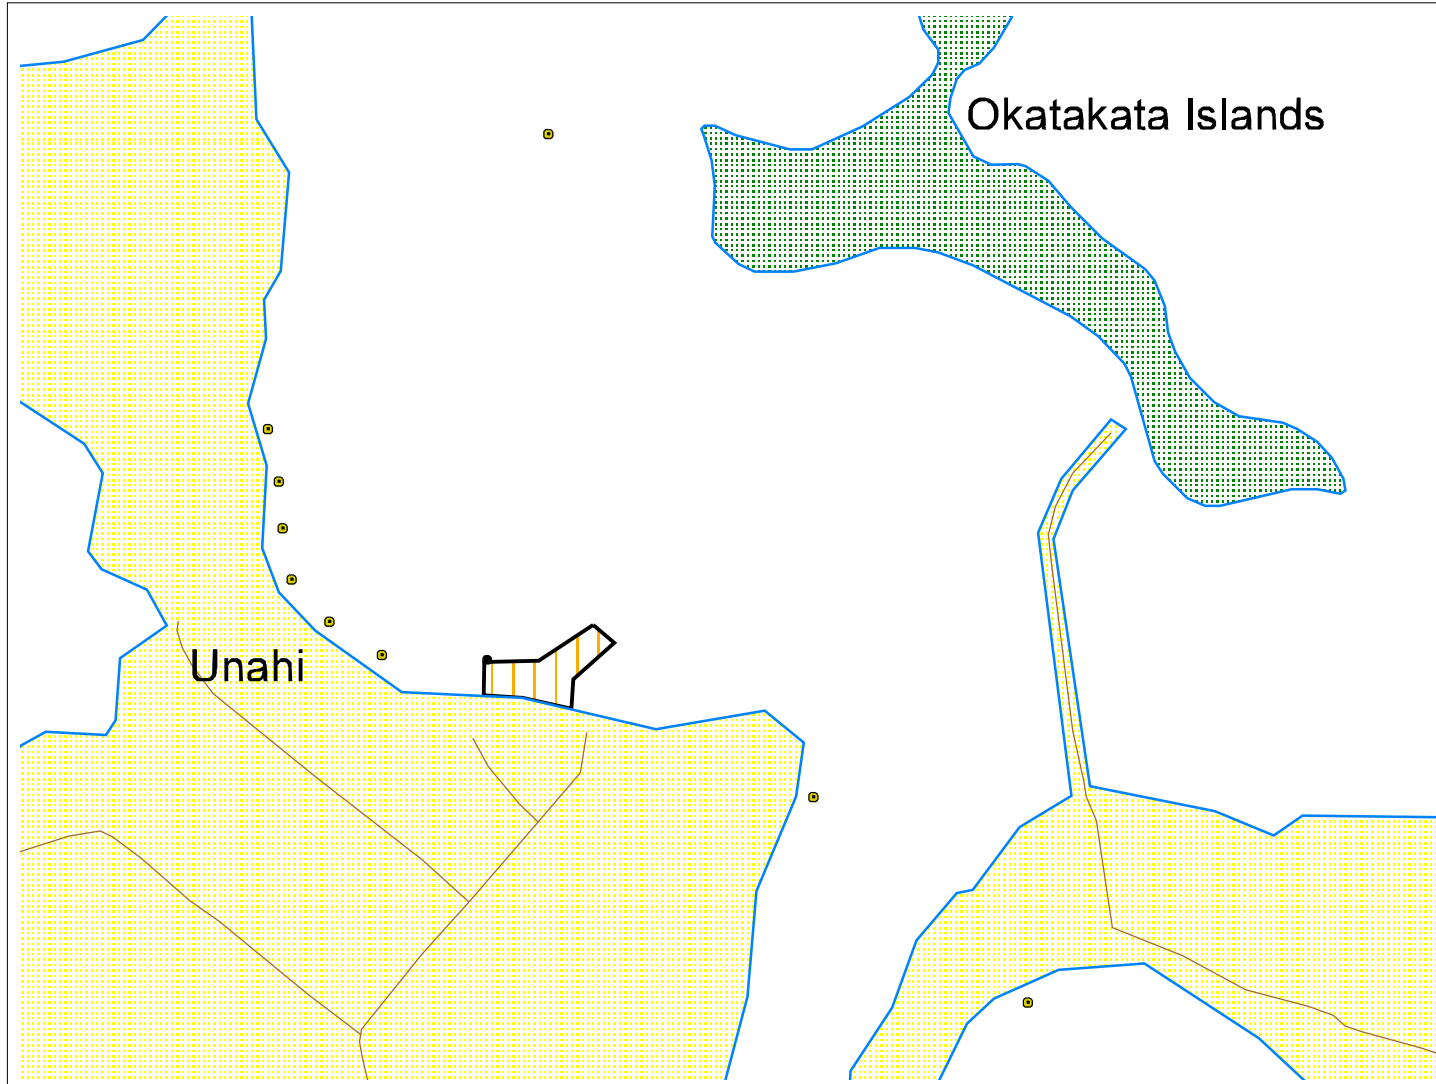

Plan Change 1 to the Regional Coastal Plan for Northland Maps

Rangaunu Harbour

Legend

- State Highway
- Road
- Beacons
 - lit
 - unlit
- Buoys
 - lit
 - unlit
- Coastal Marine Area Boundary
- Marine 4 (Mooring + Marinas) Management Area

0.4 0 0.4 0.8 Kilometers