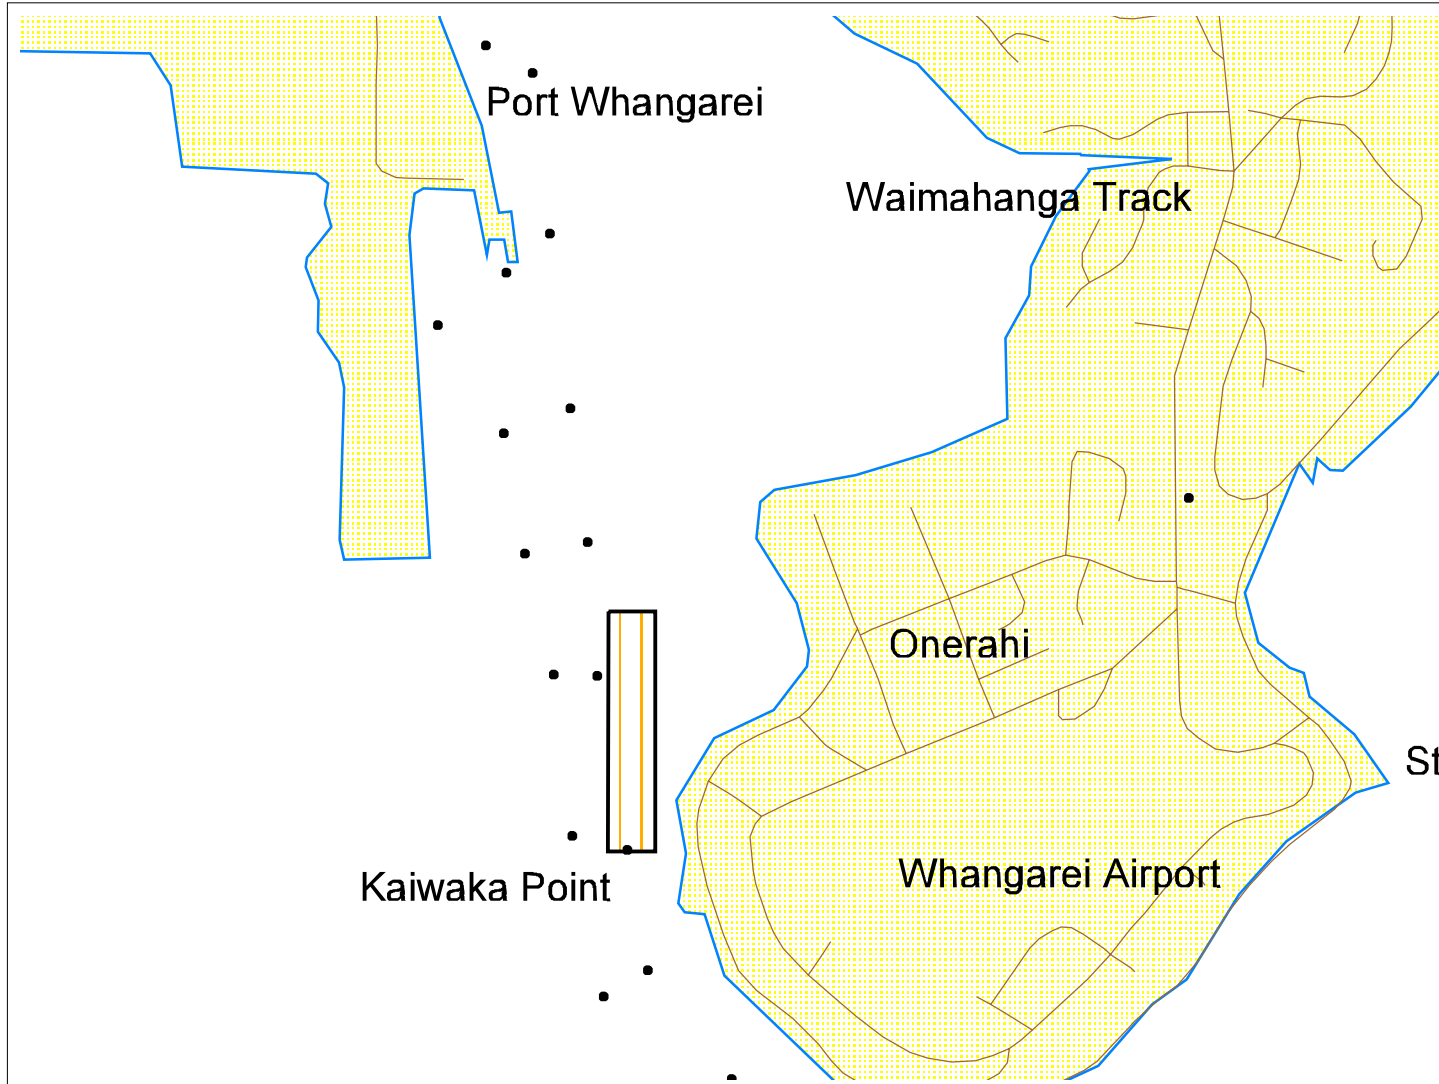

Plan Change 1 to the Regional Coastal Plan for Northland Maps

Whangarei Harbour

Legend

- State Highway
- Road
- Beacons
 - lit
 - unlit
- Buoys
 - lit
 - unlit
- Coastal Marine Area Boundary
- Marine 4 (Mooring + Marinas) Management Area

0.6 0 0.6 1.2 Kilometers