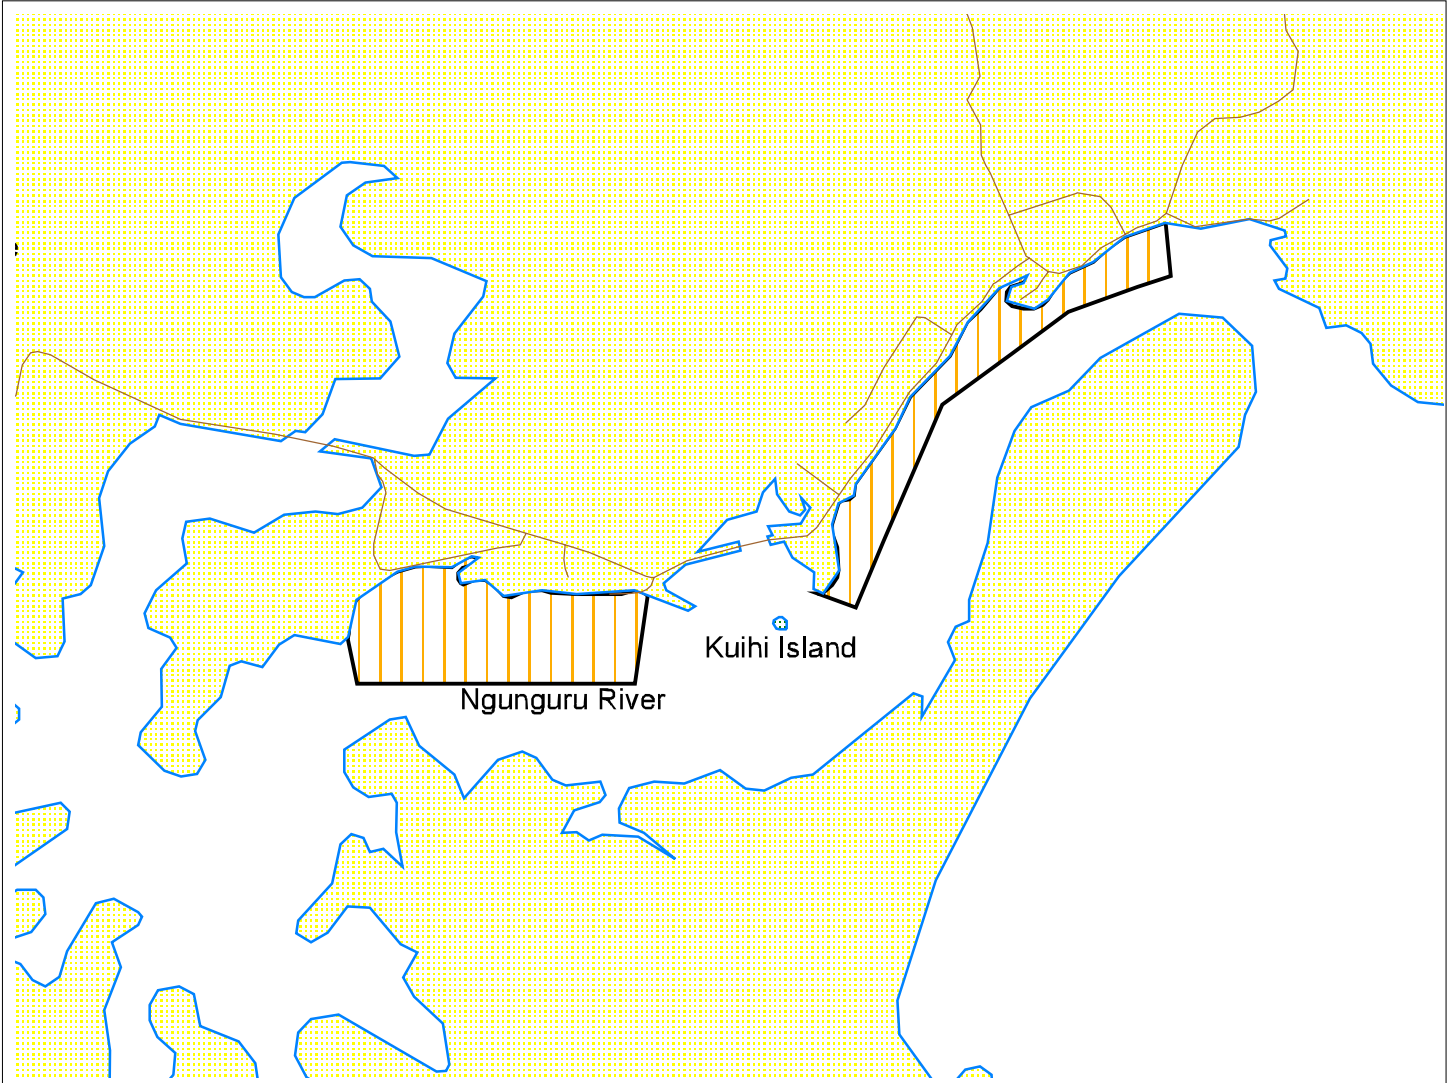

Plan Change 1 to the Regional Coastal Plan for Northland Maps

Ngunguru Harbour

Legend

- State Highway
- Road
- Beacons
 - lit
 - unlit
- Buoys
 - lit
 - unlit
- Coastal Marine Area Boundary
- Marine 4 (Mooring + Marinas) Management Area