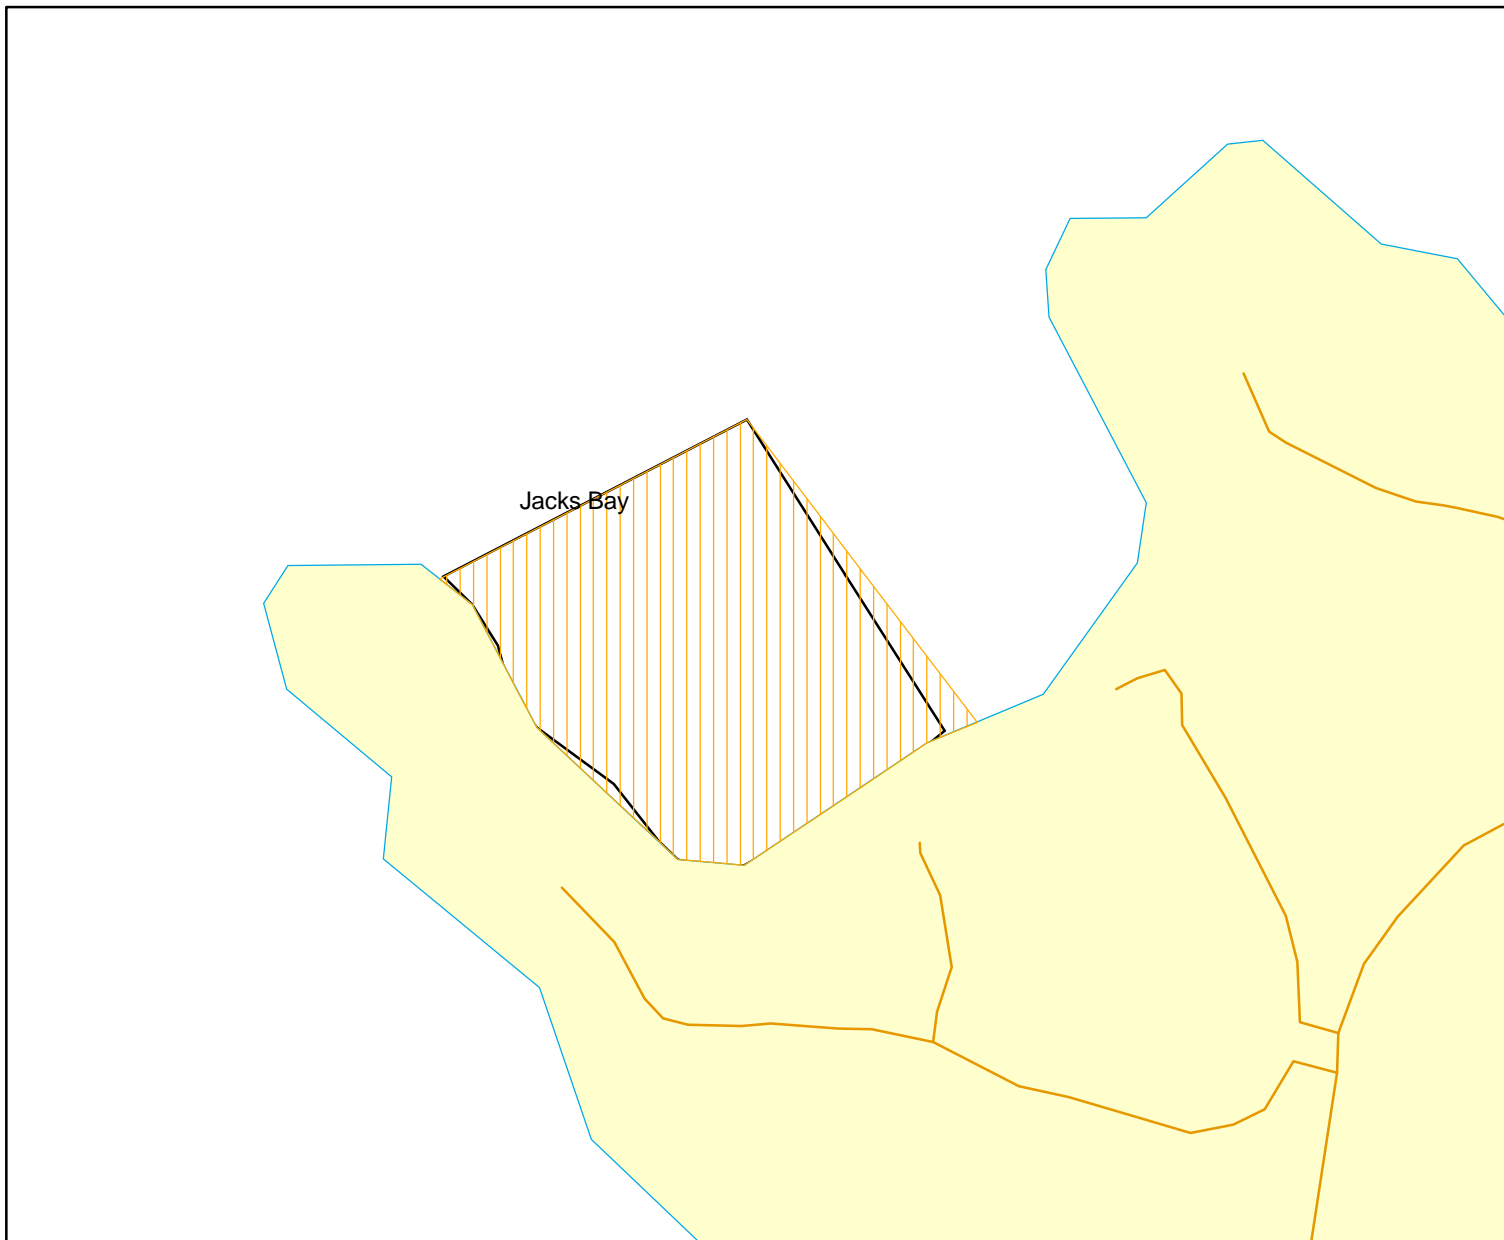

# Plan Change 1 to the Regional Coastal Plan for Northland

Jacks Bay,  
Bay of Islands

## Legend

**Marine 4 (Moorings & Marinas)  
Management Area**

 Proposed New Boundary

 Deleted Boundary

0 125 250 500 750 1,000 Meters