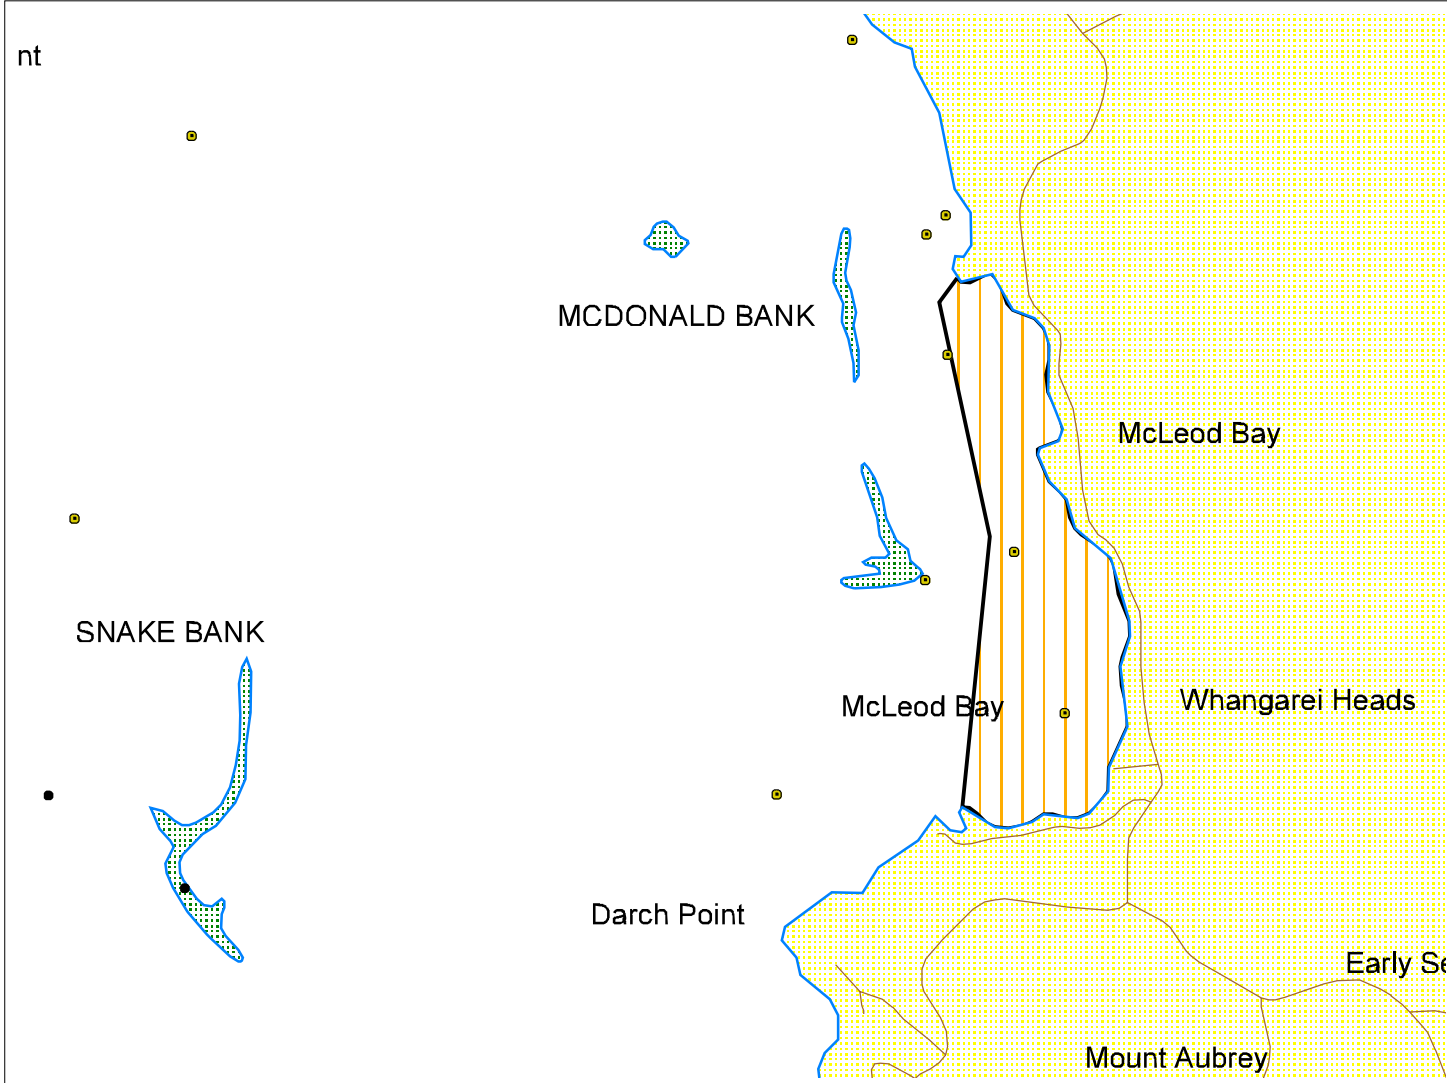

Plan Change 1 to the Regional Coastal Plan for Northland Maps

Whangarei Harbour

Legend

- State Highway
- Road
- Beacons**
- lit
- unlit
- Buoys**
- lit
- unlit
- Coastal Marine Area Boundary
- Marine 4 (Mooring + Marinas) Management Area