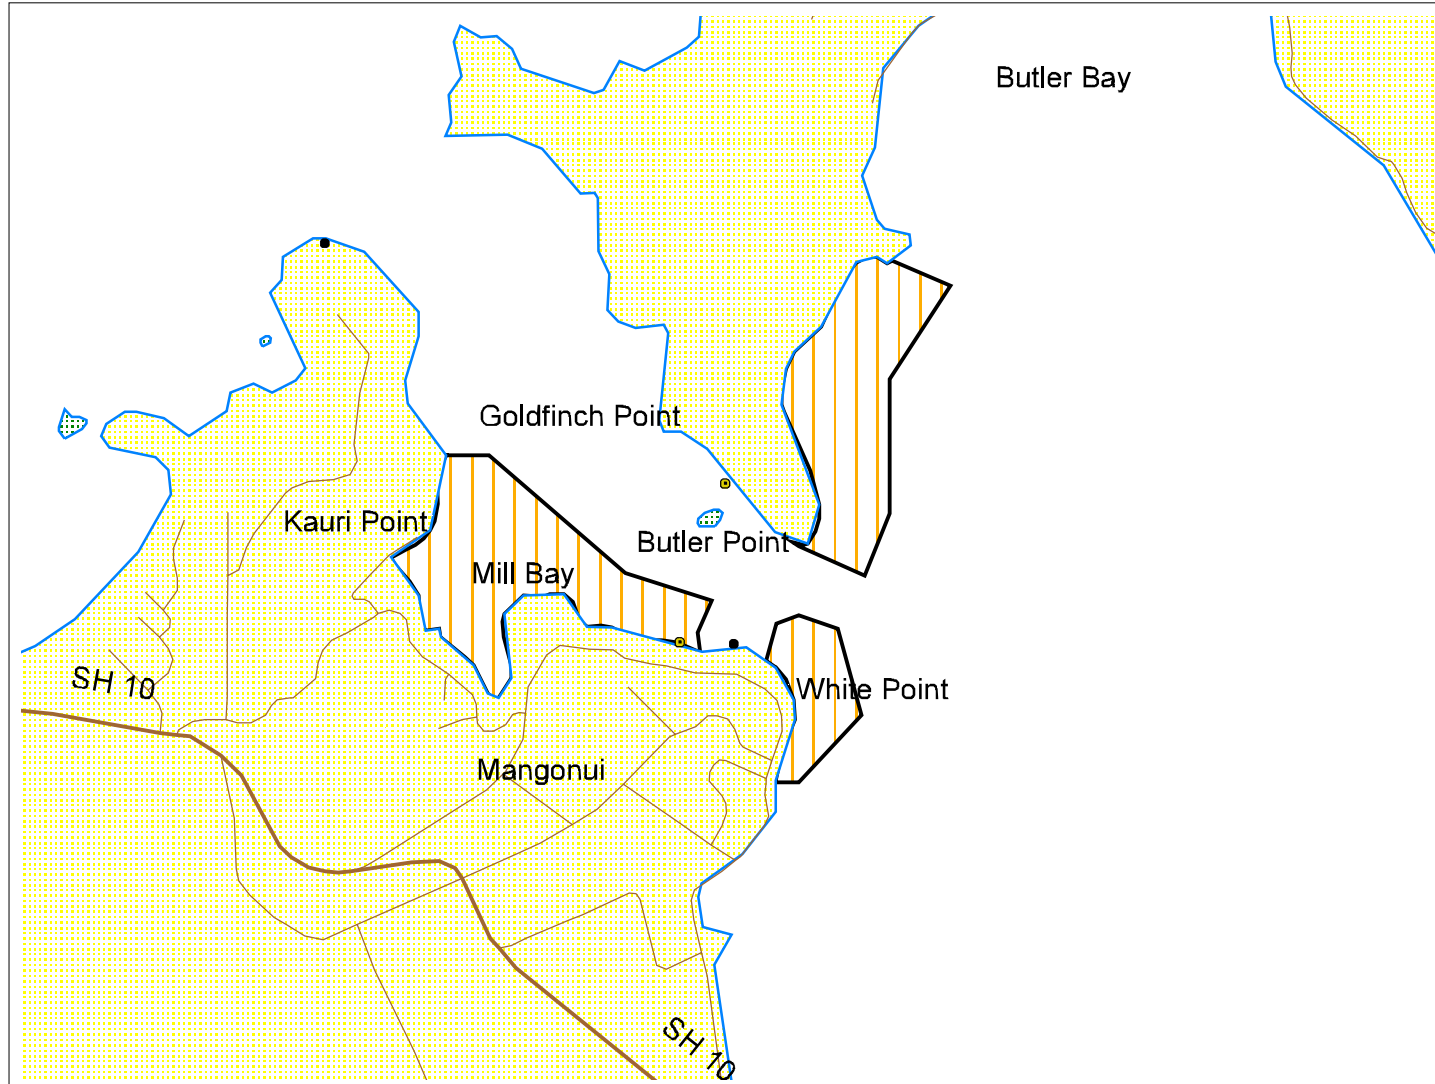

Plan Change 1 to the Regional Coastal Plan for Northland Maps

Mangonui Harbour

Legend

- State Highway
- Road
- Beacons
 - lit
 - unlit
- Buoys
 - lit
 - unlit
- Coastal Marine Area Boundary
- Marine 4 (Mooring + Marinas) Management Area

0.6 0 0.6 1.2 Kilometers