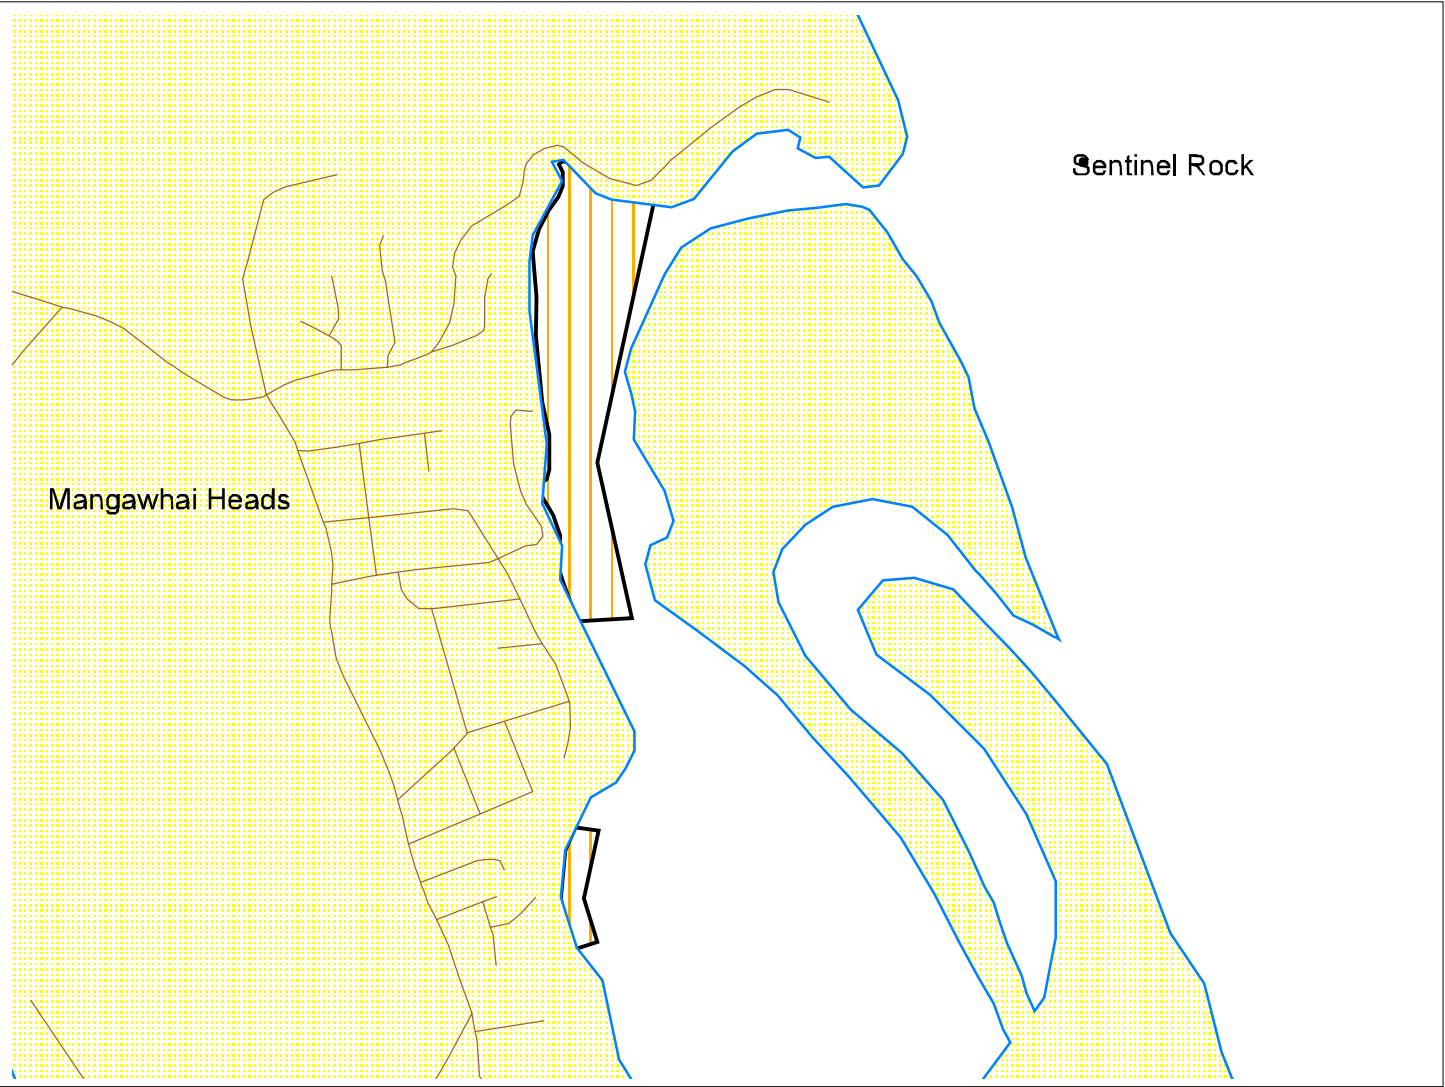

# Plan Change 1 to the Regional Coastal Plan for Northland Maps

## Mangawhai Harbour

### Legend

- State Highway
- Road
- Beacons**
  - lit
  - unlit
- Buoys**
  - lit
  - unlit
- Coastal Marine Area Boundary
- Marine 4 (Mooring + Marinas) Management Area