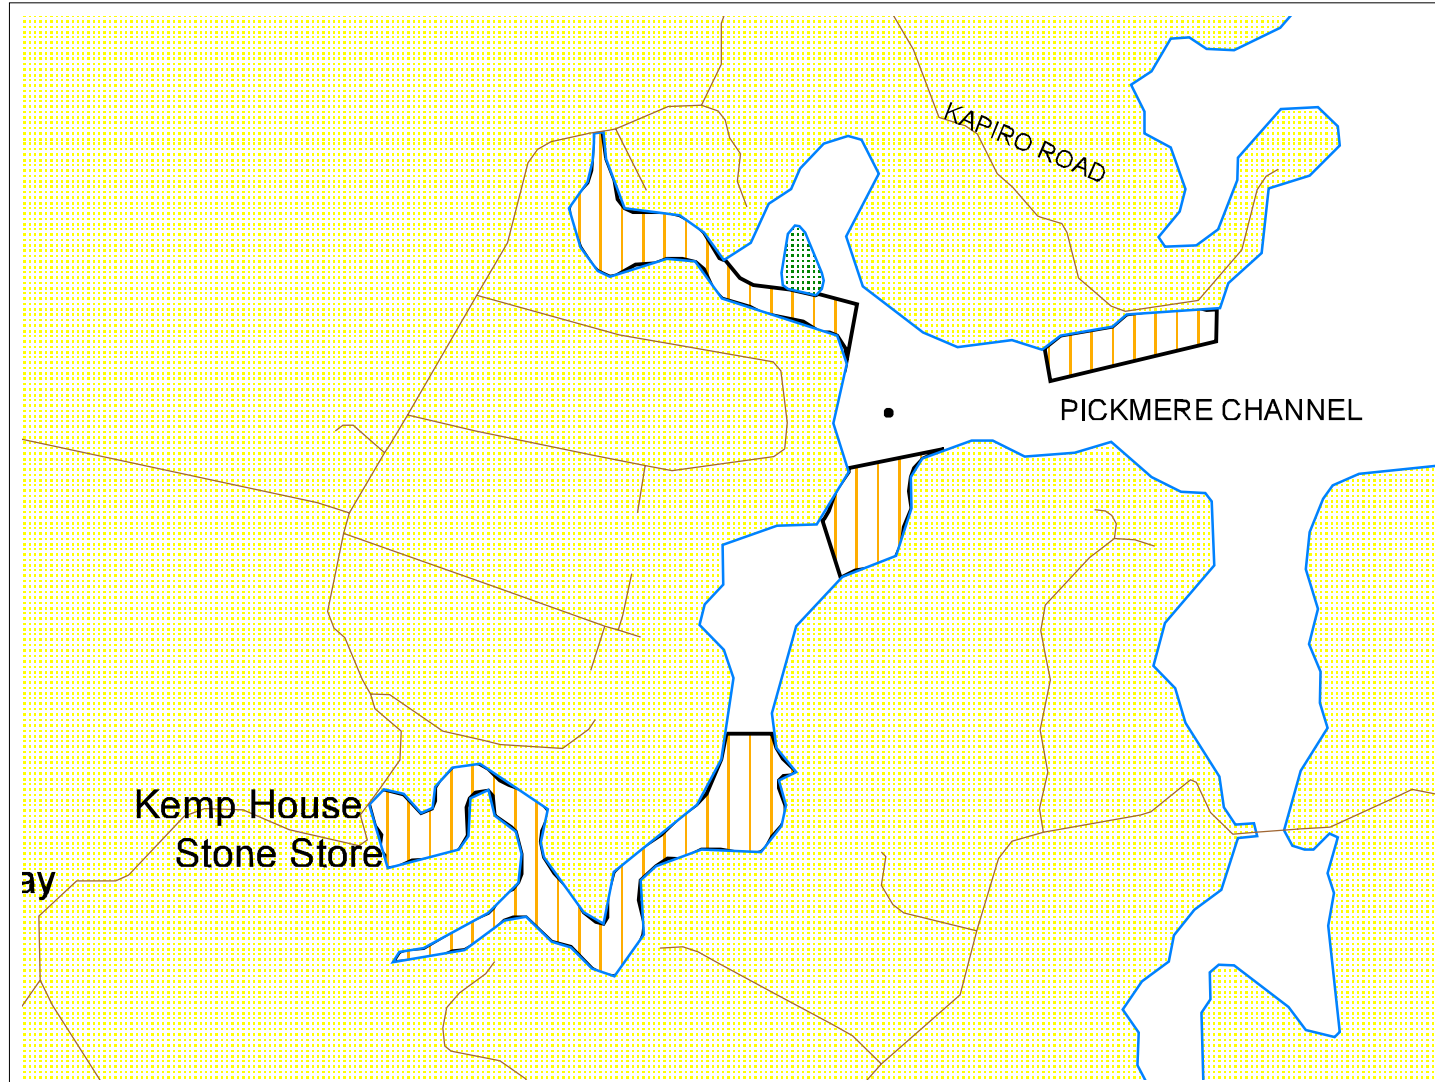

Plan Change 1 to the Regional Coastal Plan for Northland Maps

**Kerikeri Inlet
Kerikeri Basin**

Legend

- State Highway
- Road
- Beacons
 - lit
 - unlit
- Buoys
 - lit
 - unlit
- Coastal Marine Area Boundary
- Marine 4 (Moorings + Marinas) Management Area