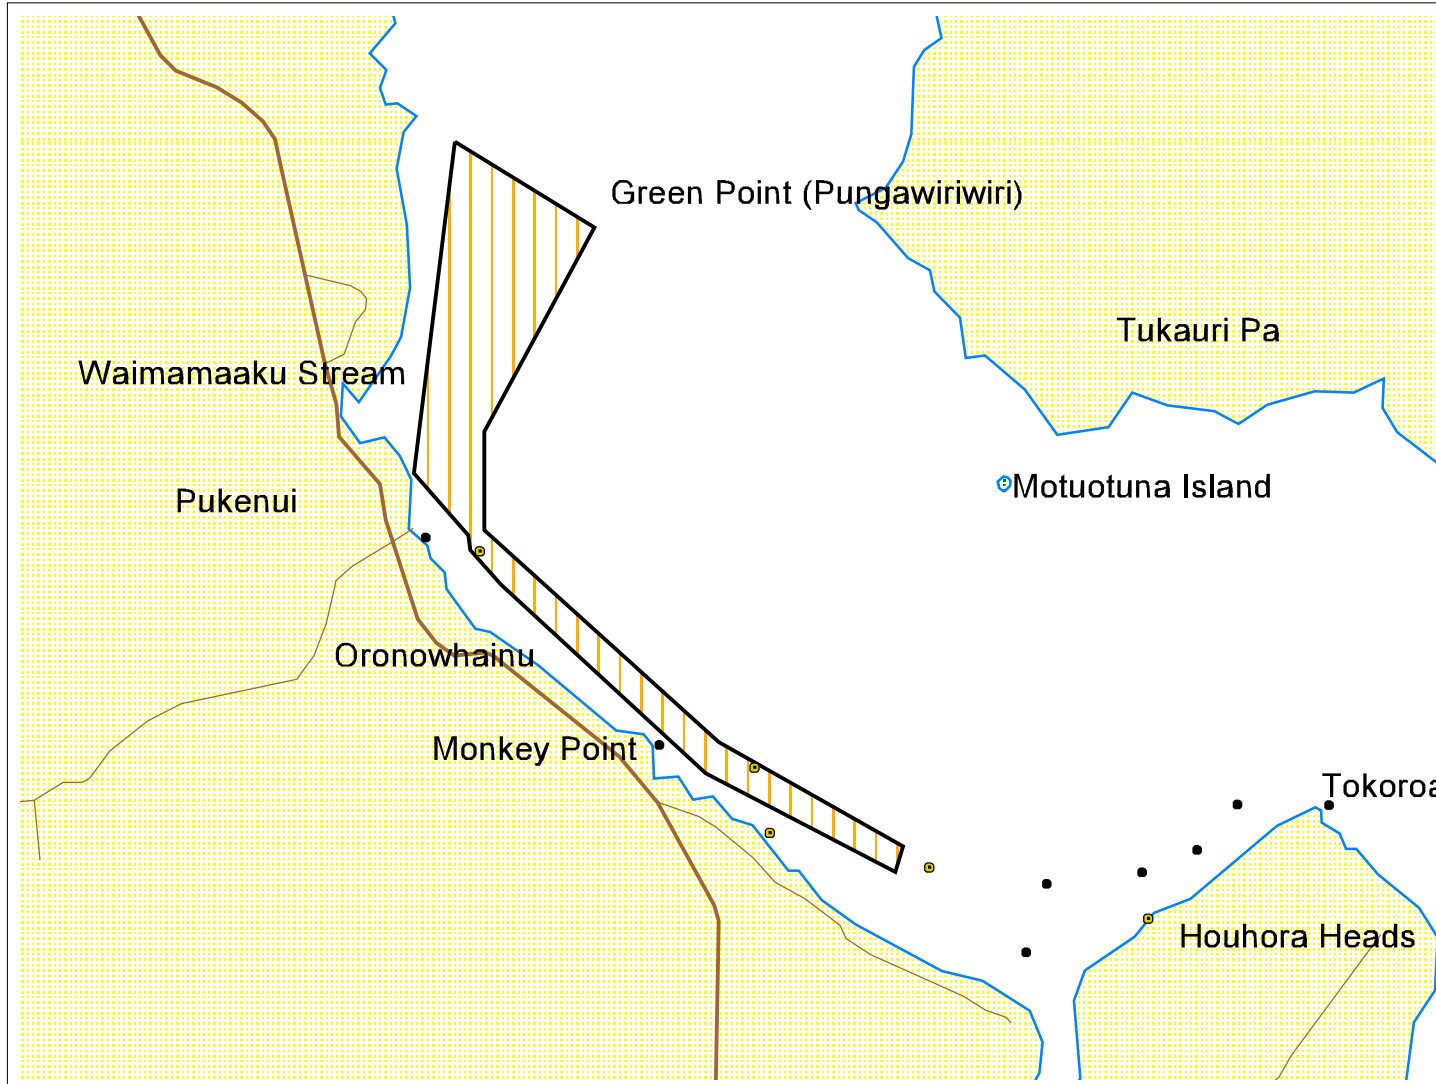

Plan Change 1 to the Regional Coastal Plan for Northland Maps

Houhora Harbour

Legend

- State Highway
- Road
- Beacons
 - lit
 - unlit
- Buoys
 - lit
 - unlit
- Coastal Marine Area Boundary
- Marine 4 (Mooring + Marinas) Management Area

0.7 0 0.7 1.4 Kilometers