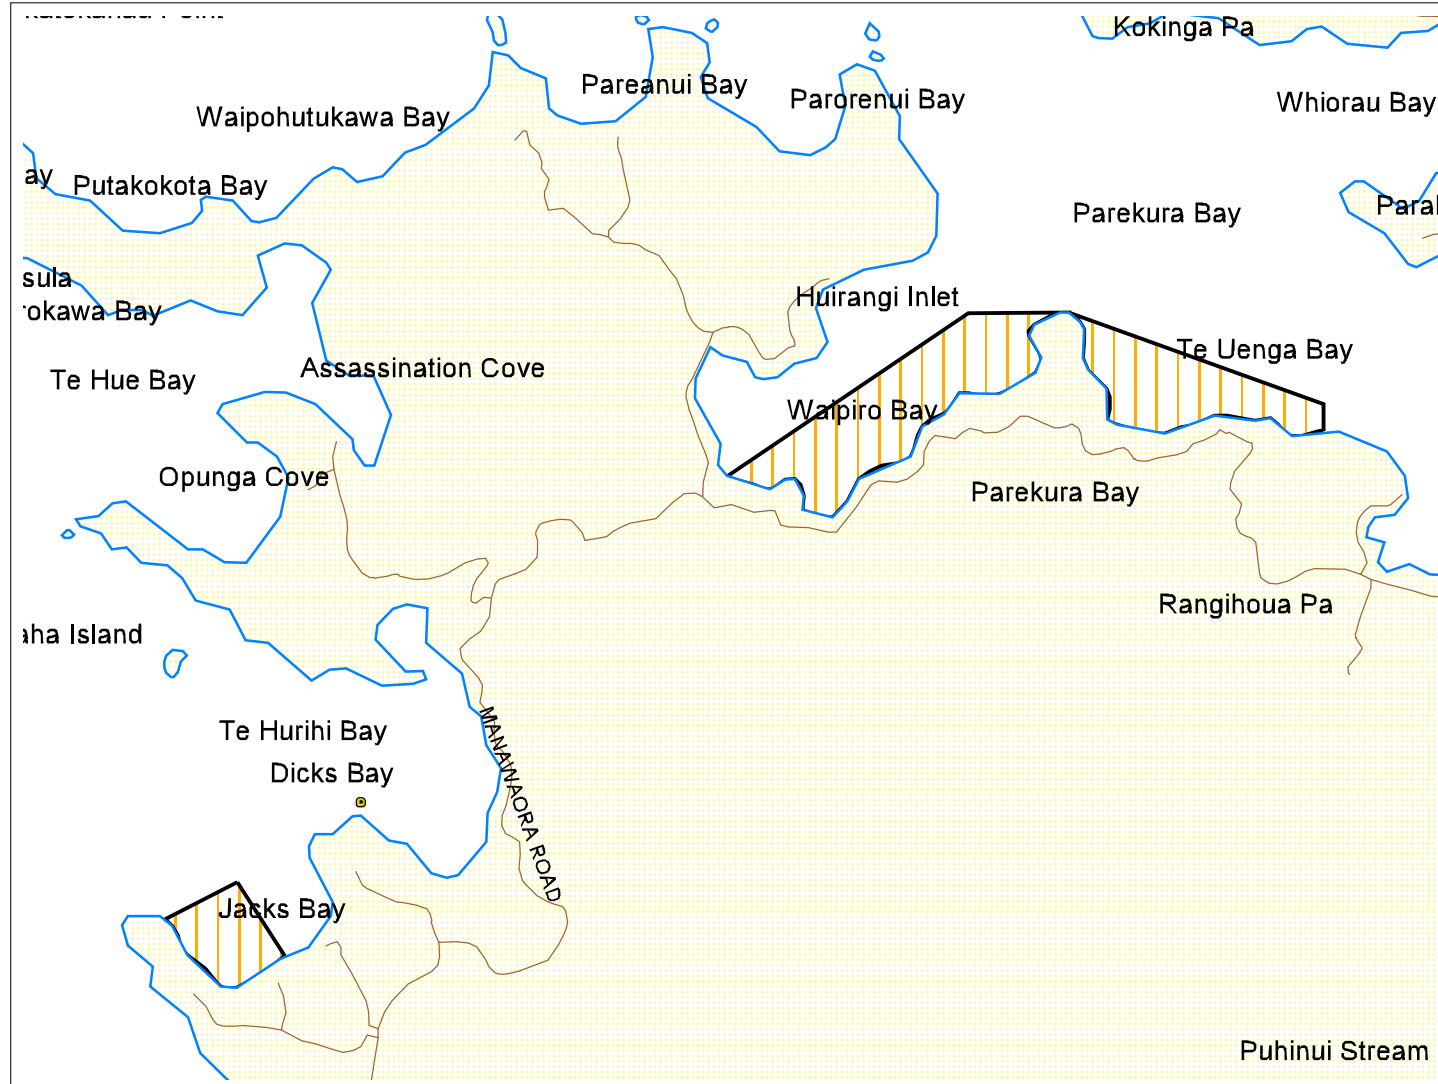

Plan Change 1 to the Regional Coastal Plan for Northland Maps

Eastern Bay of Islands

Legend

- State Highway
- Road
- Beacons
 - lit
 - unlit
- Buoys
 - lit
 - unlit
- Coastal Marine Area Boundary
- Marine 4 (Moorings + Marinas) Management Area