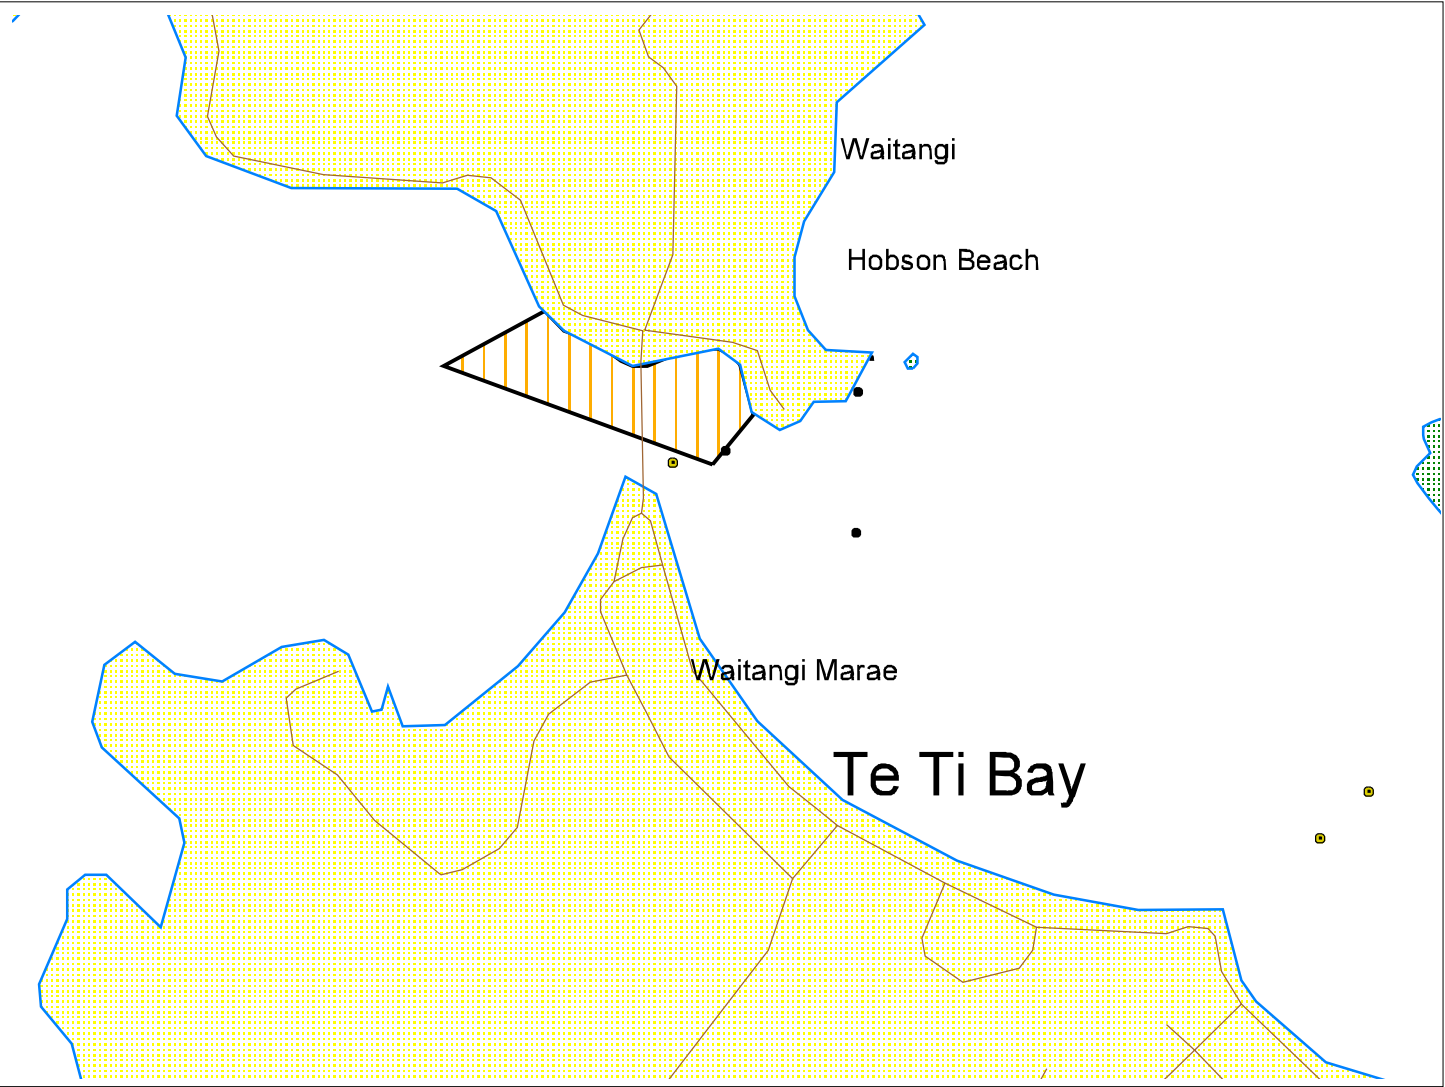

Plan Change 1 to the Regional Coastal Plan for Northland Maps

Bay of Islands Waitangi

Legend

- State Highway
- Road
- Beacons
 - lit
 - unlit
- Buoys
 - lit
 - unlit
- Coastal Marine Area Boundary
- Marine 4 (Moorings + Marinas) Management Area