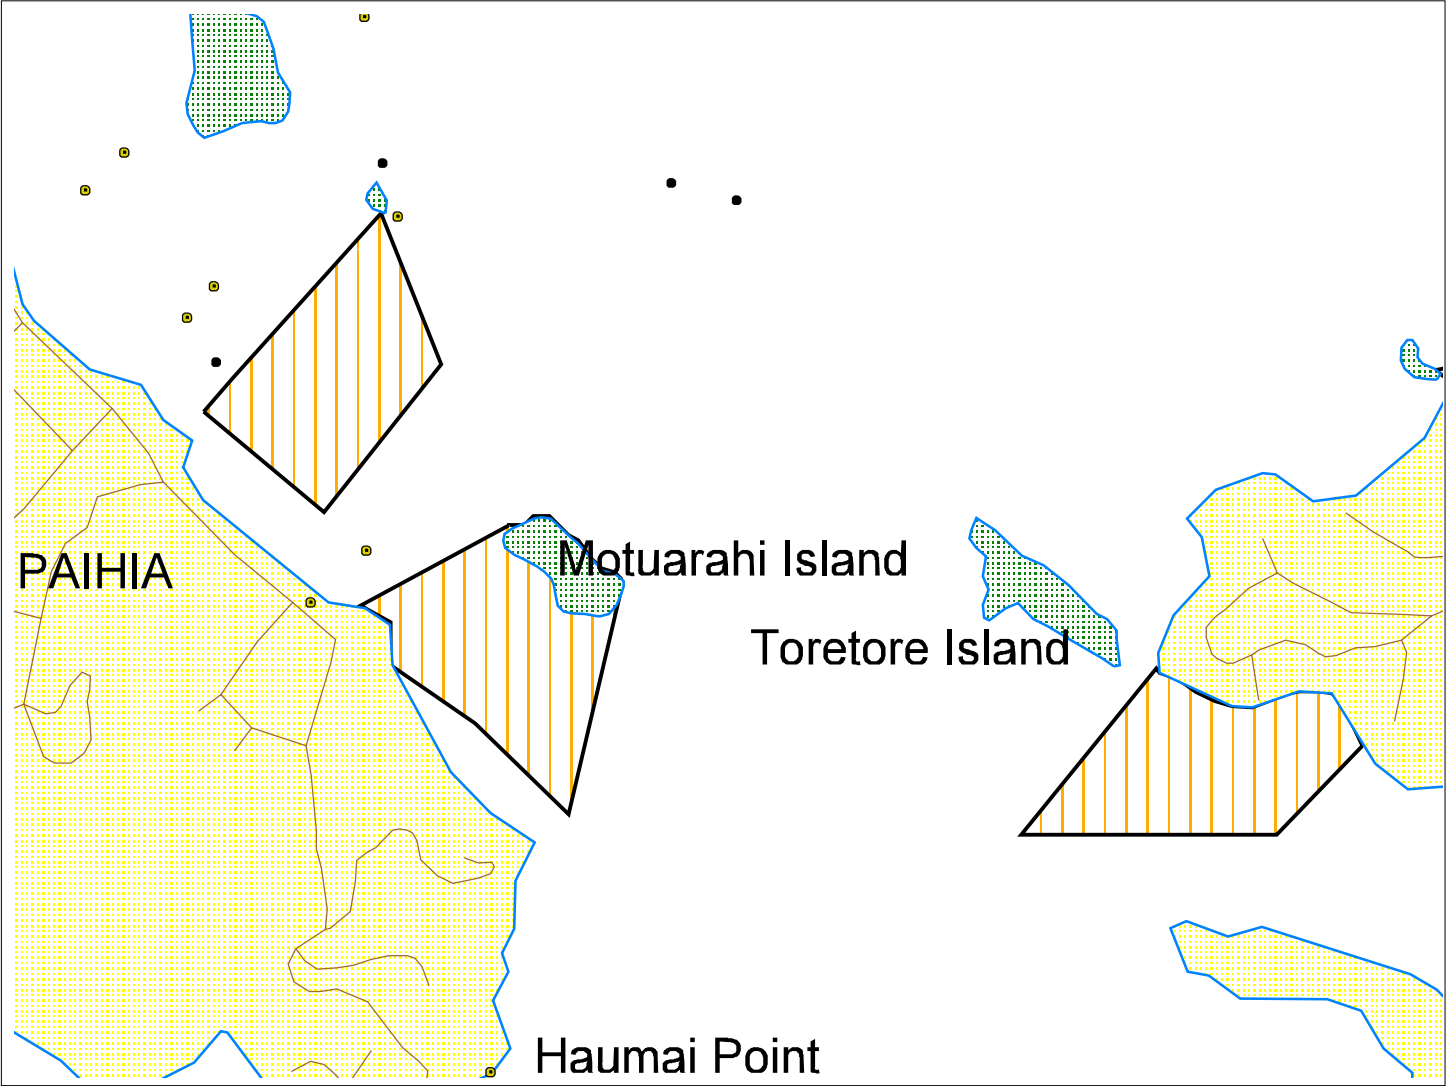

# Plan Change 1 to the Regional Coastal Plan for Northland Maps

## Bay of Islands Paihia

### Legend

- State Highway
- Road
- Beacons
  - lit
  - unlit
- Buoys
  - lit
  - unlit
- Coastal Marine Area Boundary
- Marine 4 (Mooring + Marinas) Management Area