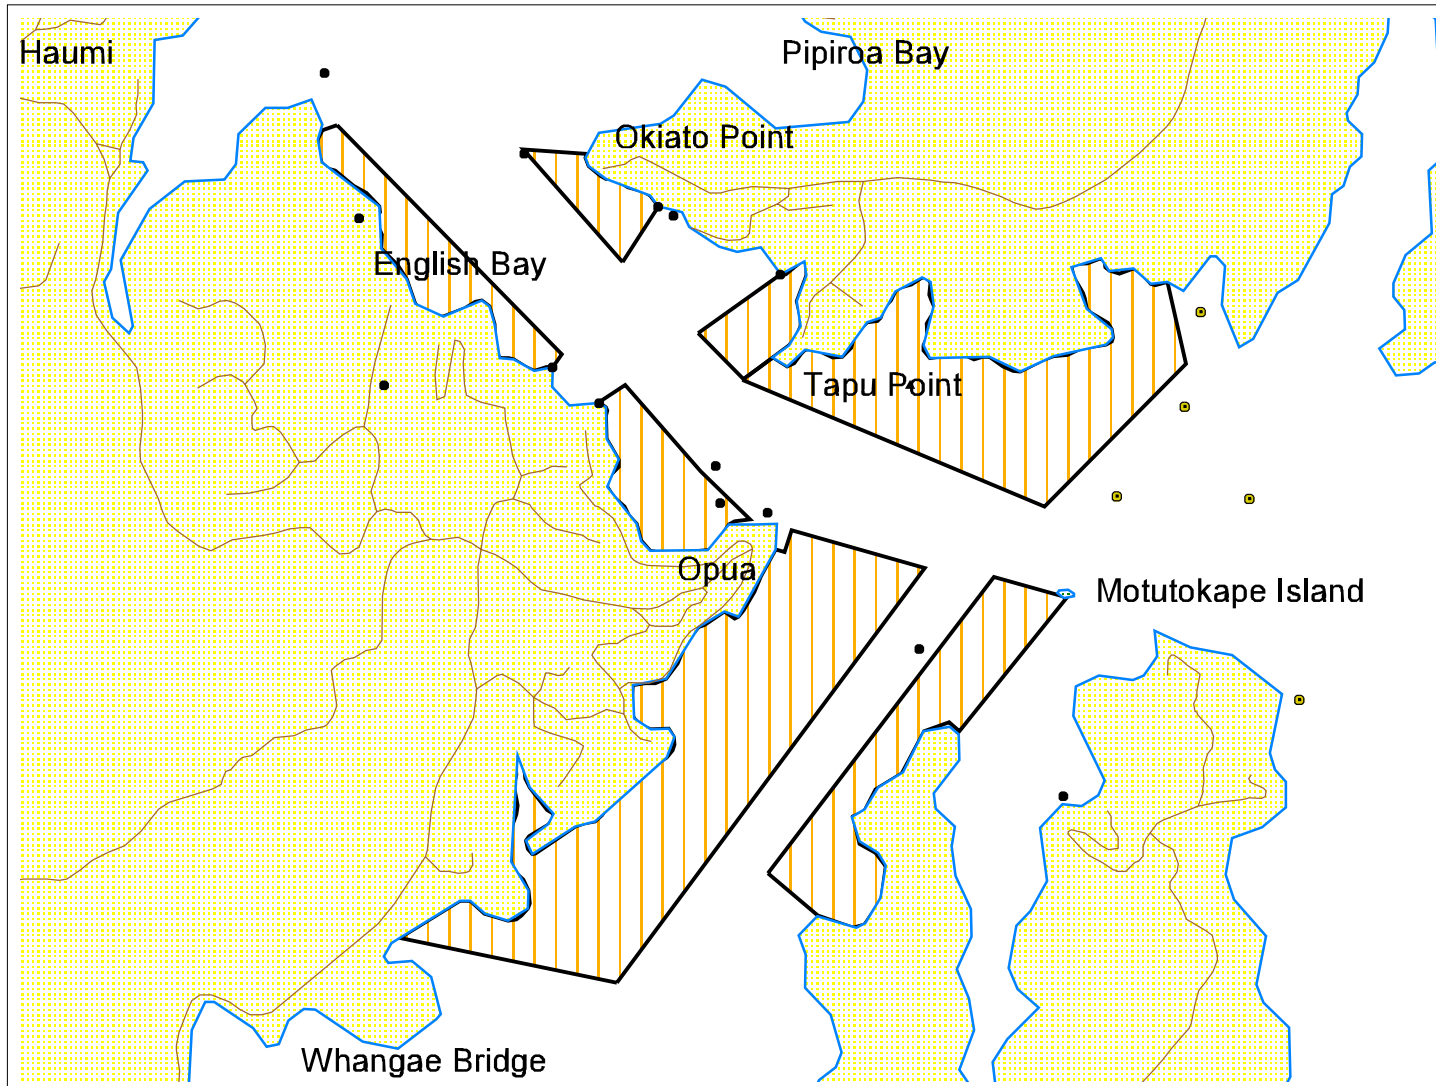

# Plan Change 1 to the Regional Coastal Plan for Northland Maps

## Bay of Islands Opua

### Legend

- State Highway
- Road
- Beacons**
- lit
- unlit
- Buoys**
- lit
- unlit
- Coastal Marine Area Boundary
- Marine 4 (Moorings + Marinas) Management Area

0.8                      0                      0.8                      1.6 Kilometers