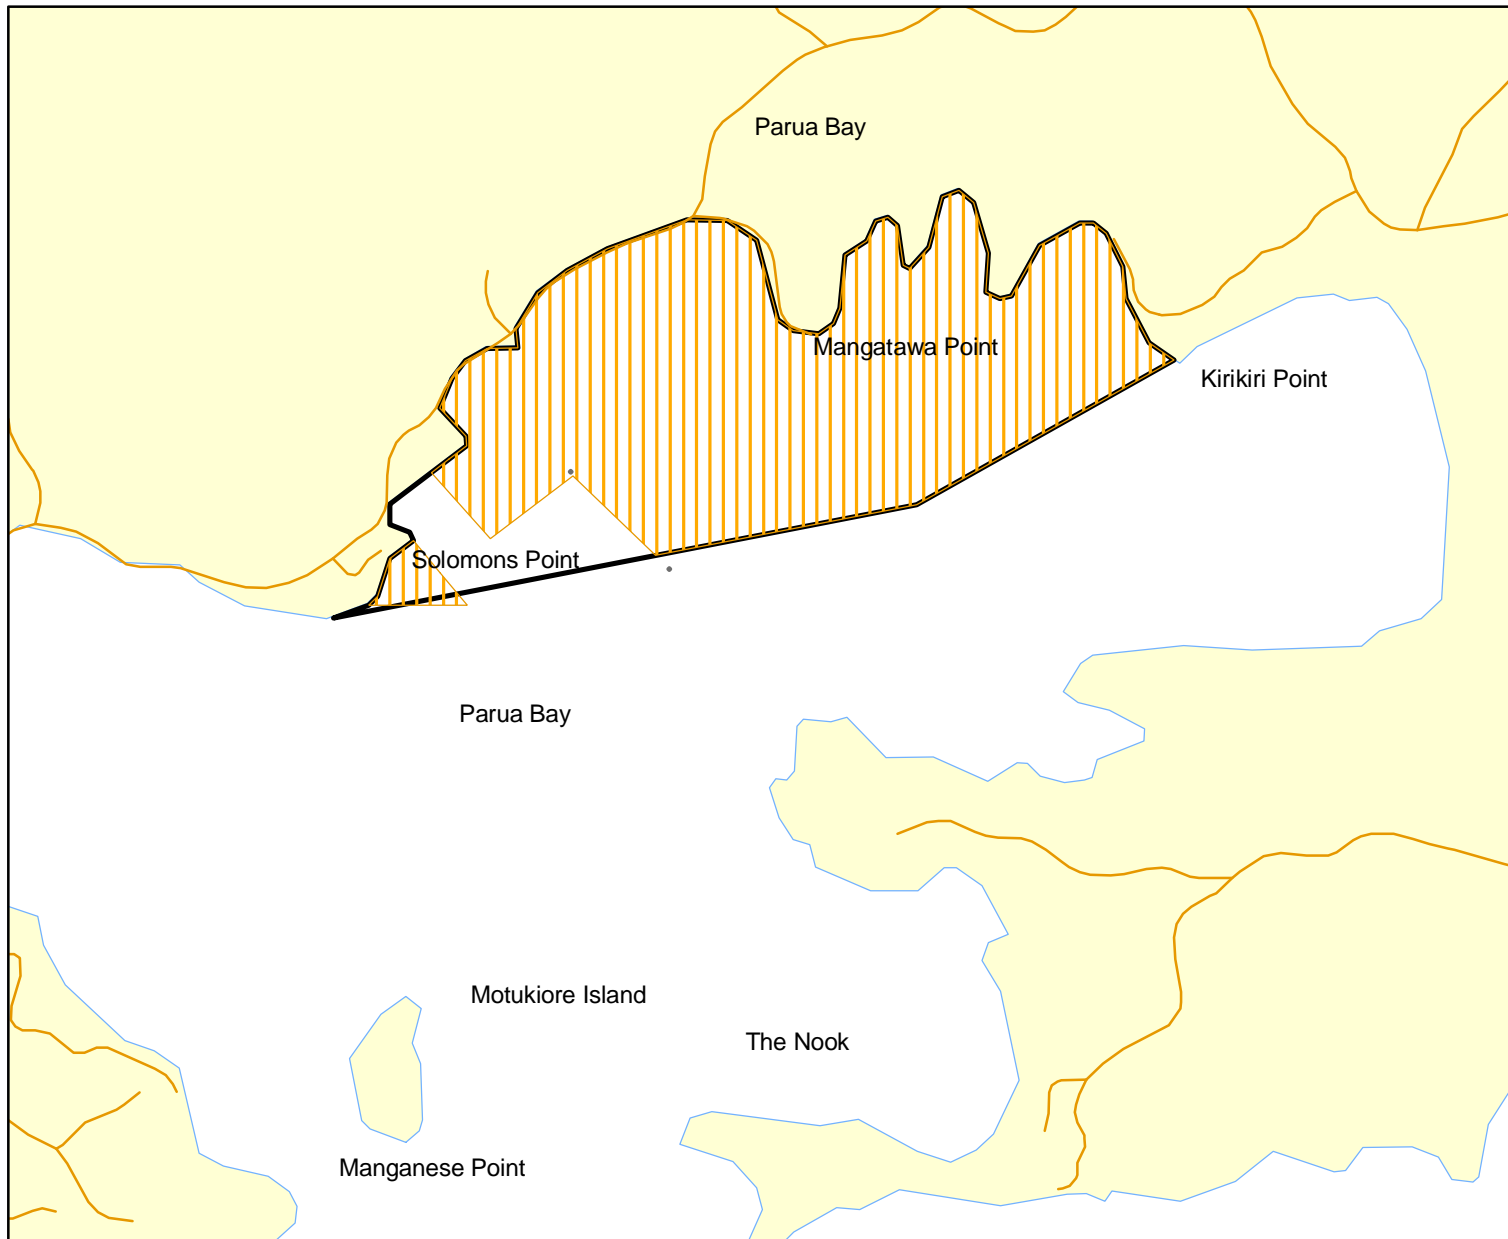

# Proposed Plan Change to the Regional Coastal Plan for Northland

Whangarei Harbour

## Legend

**Marine 4 (Moorings & Marinas) Management Area**

-  Proposed New Boundary
-  Deleted Boundary